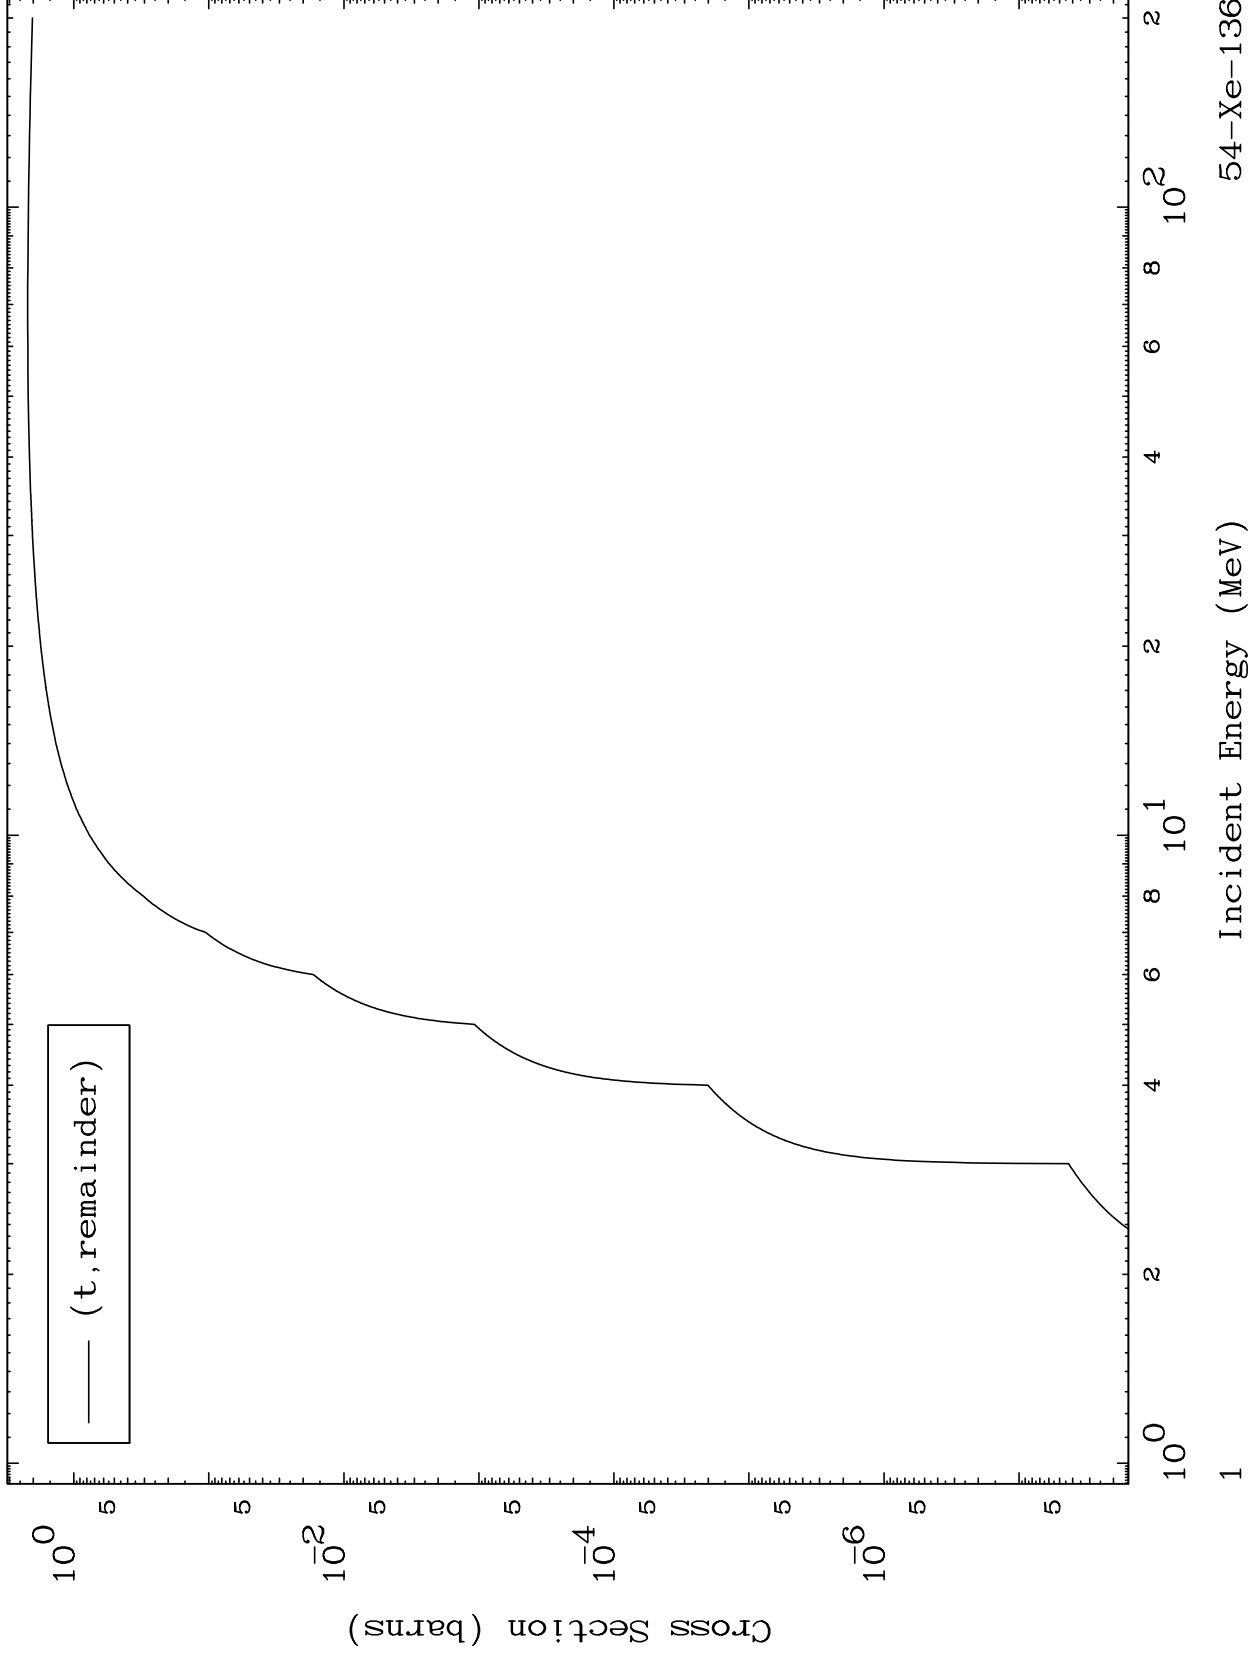

Press Mouse Button to Start

MAT 5461

Triton Major
0 Kelvin Cross Sections

54-Xe-136

54-Xe-136

Incident Energy (MeV)