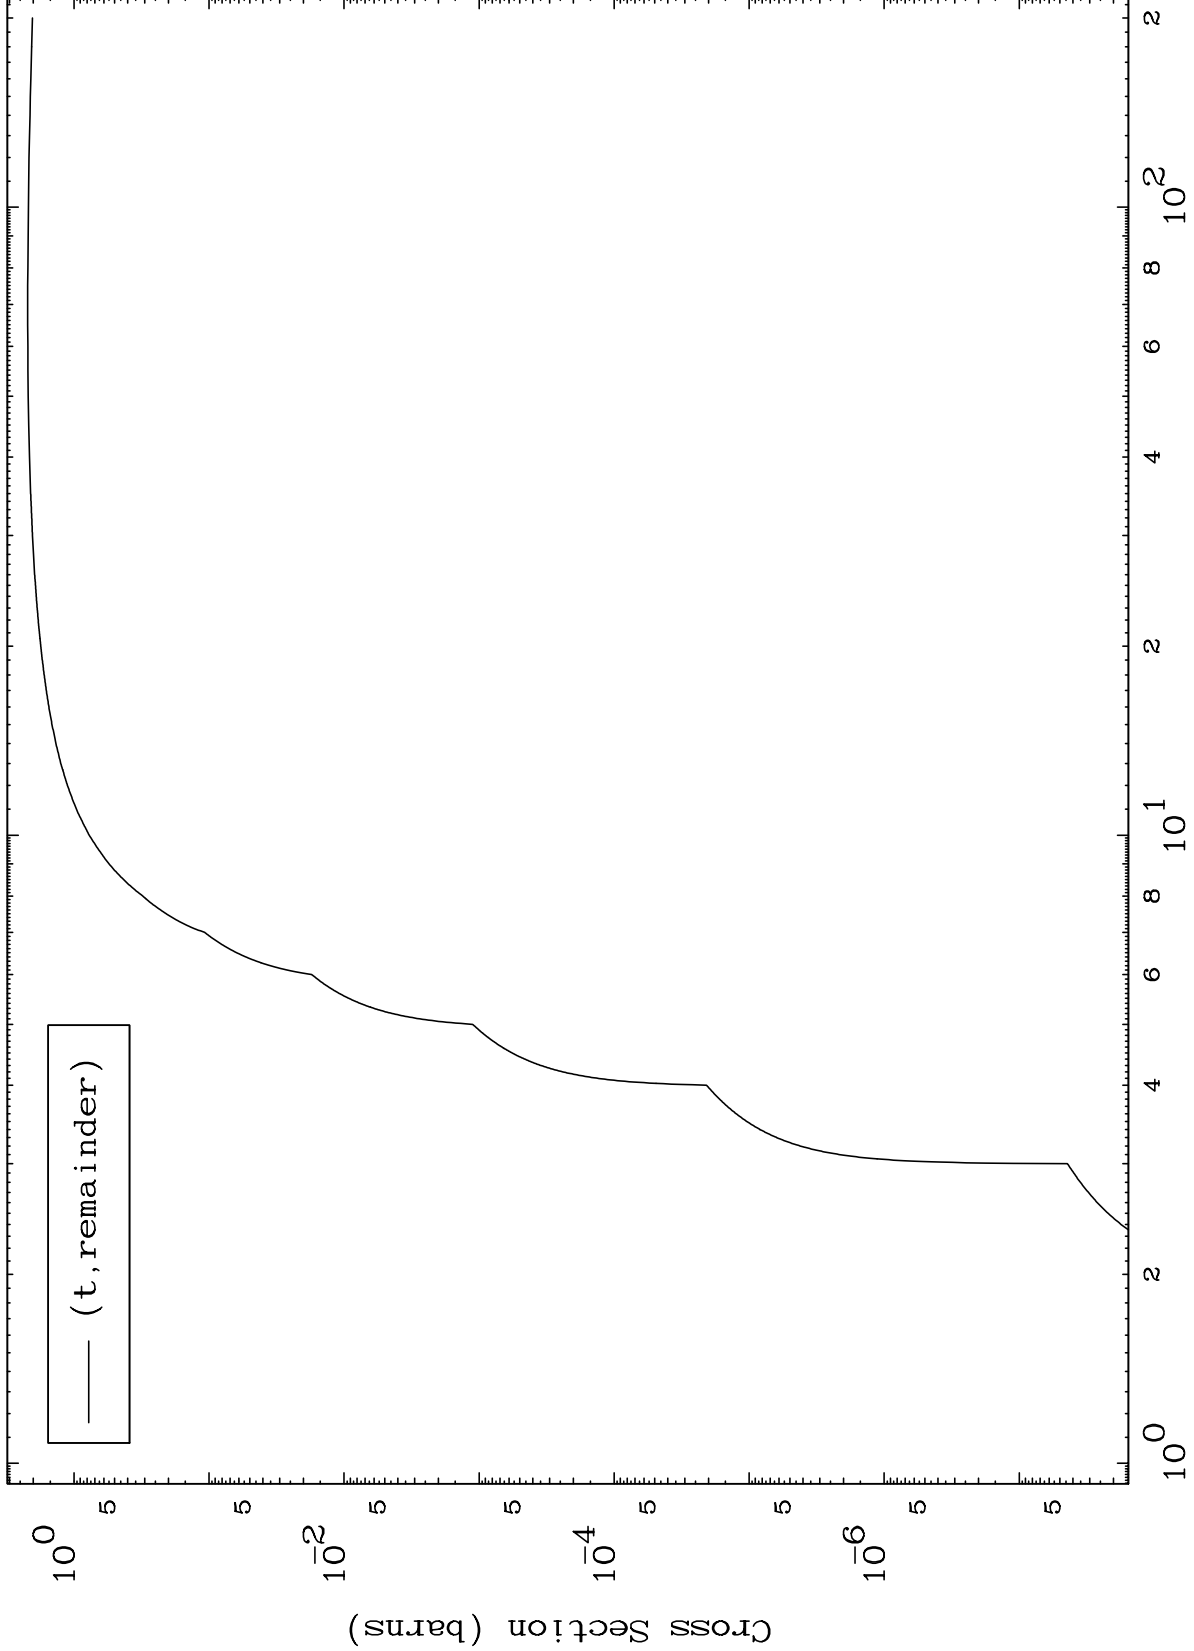

Press Mouse Button to Start

MAT 5464

Triton Major

54-Xe-137

0 Kelvin Cross Sections

Incident Energy (MeV)

54-Xe-137