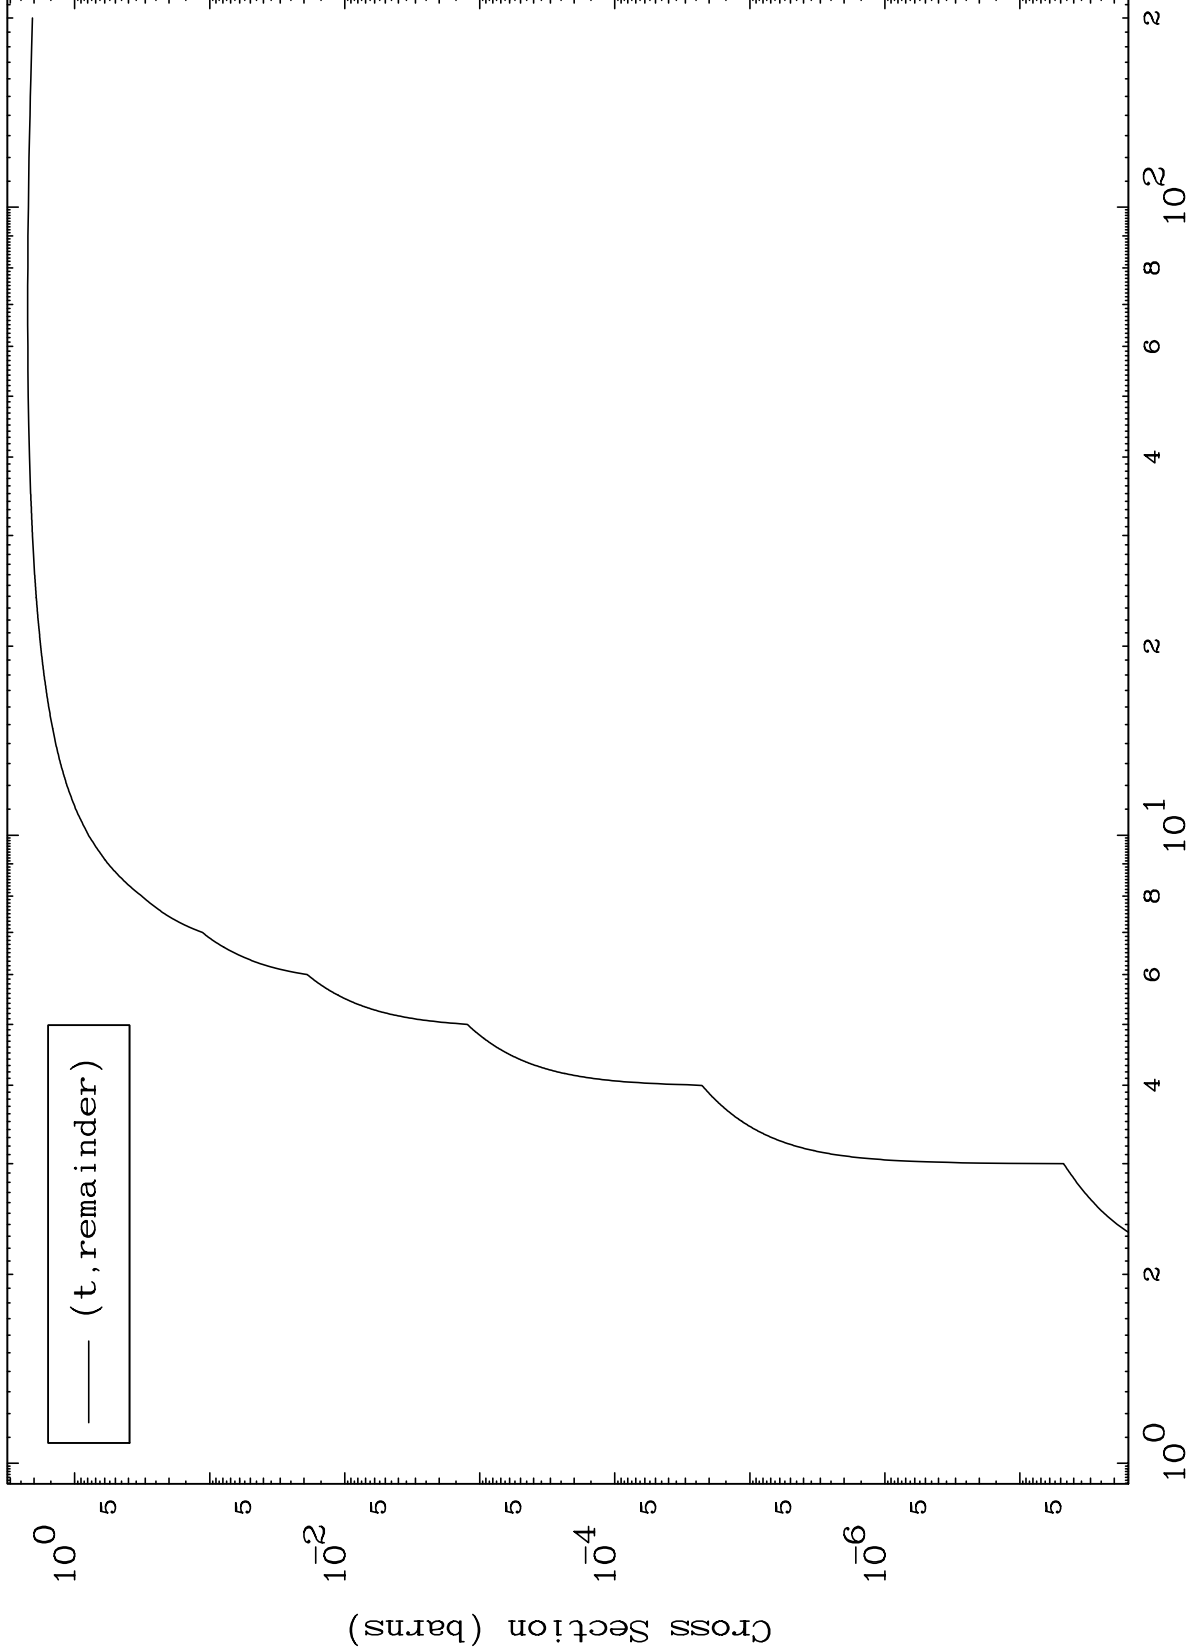

Press Mouse Button to Start

MAT 5473

Triton Major

54-Xe-140

0 Kelvin Cross Sections

Incident Energy (MeV)

54-Xe-140