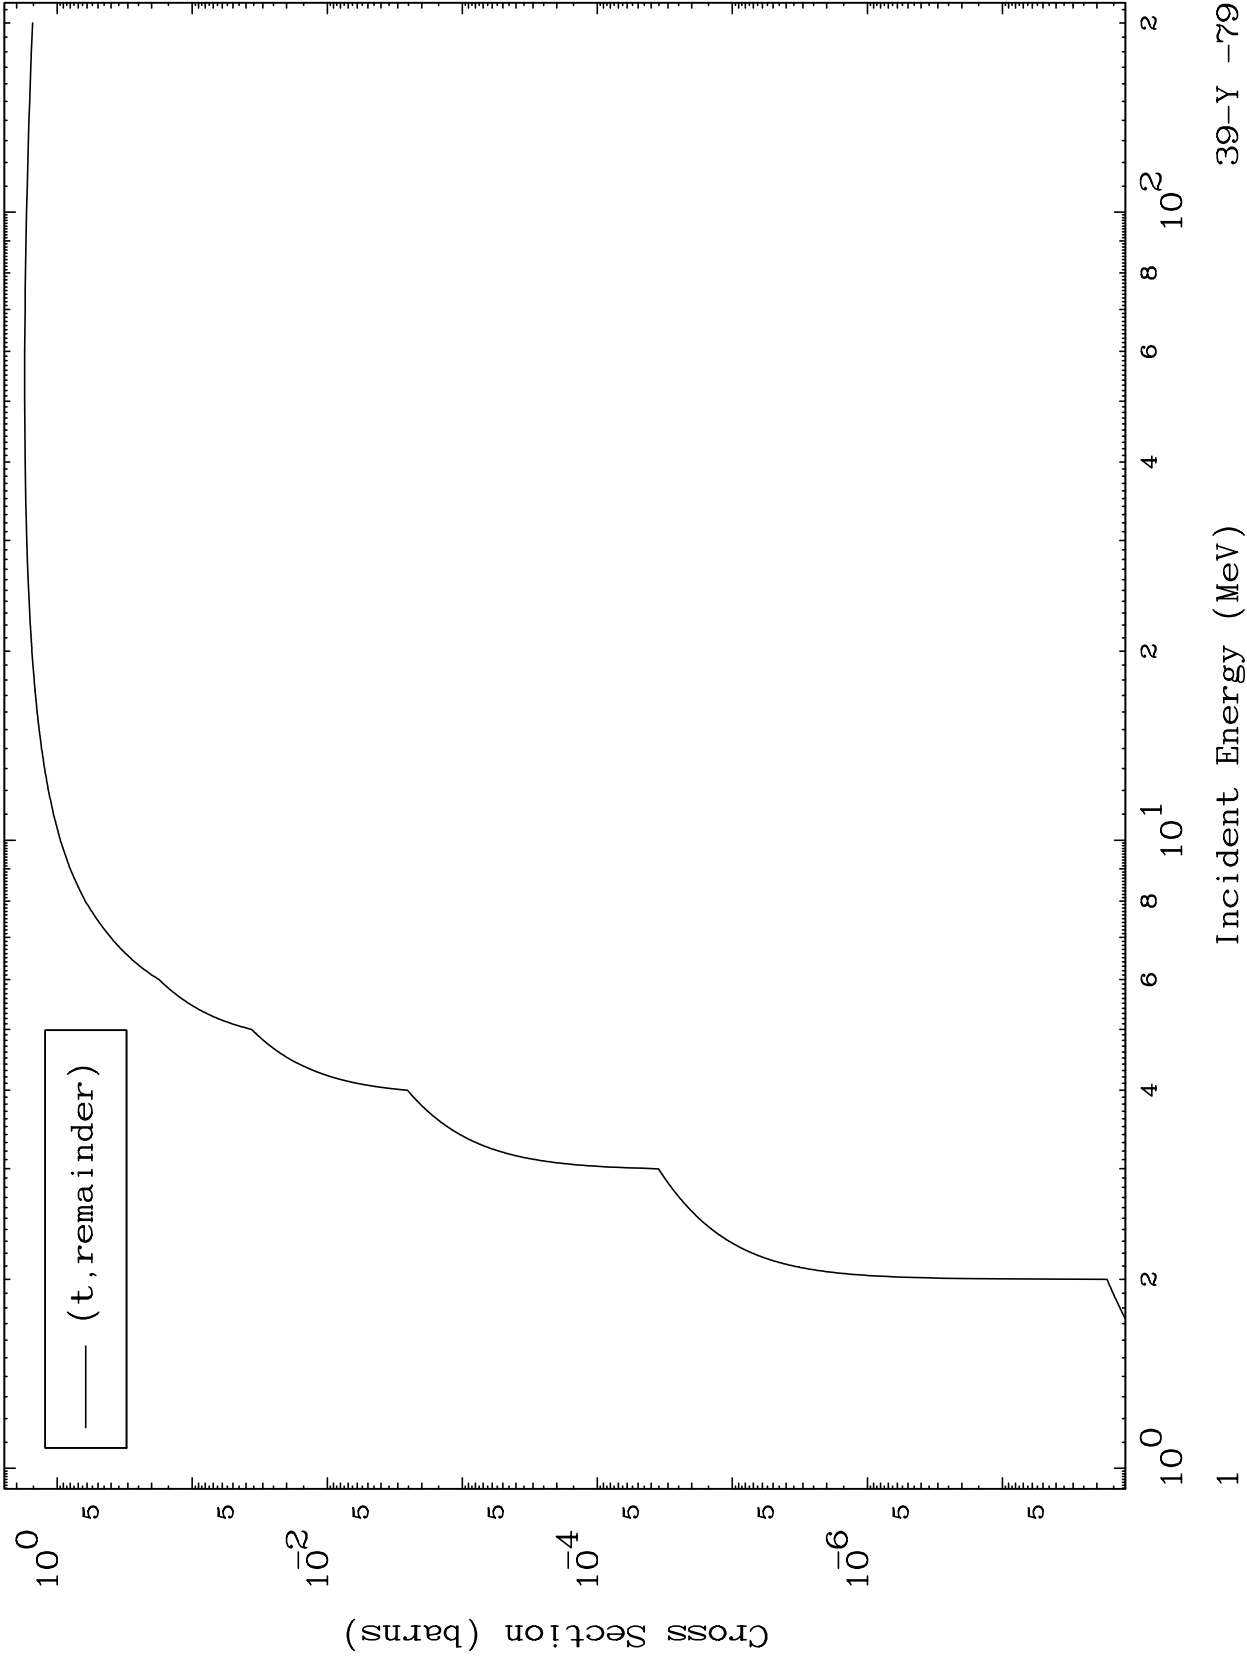

Press Mouse Button to Start

MAT 3895

Triton Major  
0 Kelvin Cross Sections

39-Y -79

39-Y -79