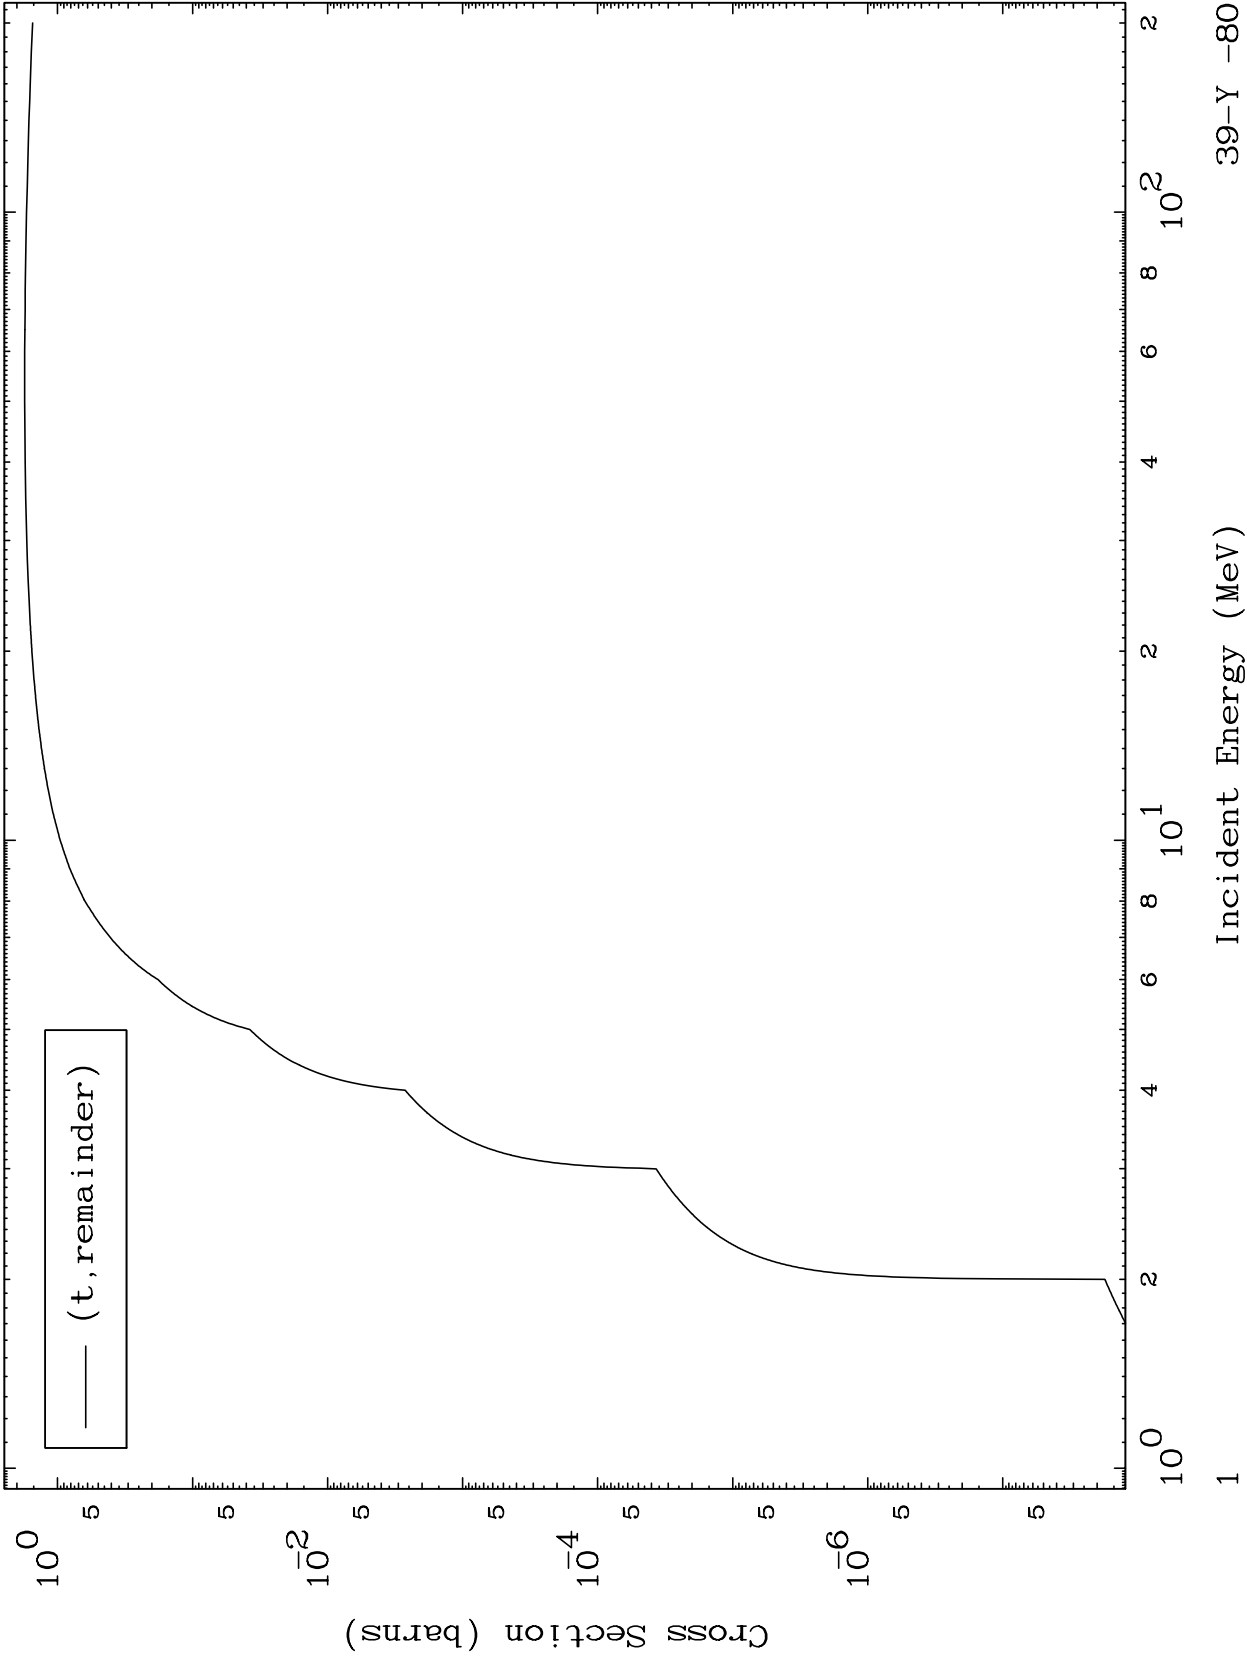

Press Mouse Button to Start

MAT 3899

Triton Major  
0 Kelvin Cross Sections

39-Y -80

39-Y -80