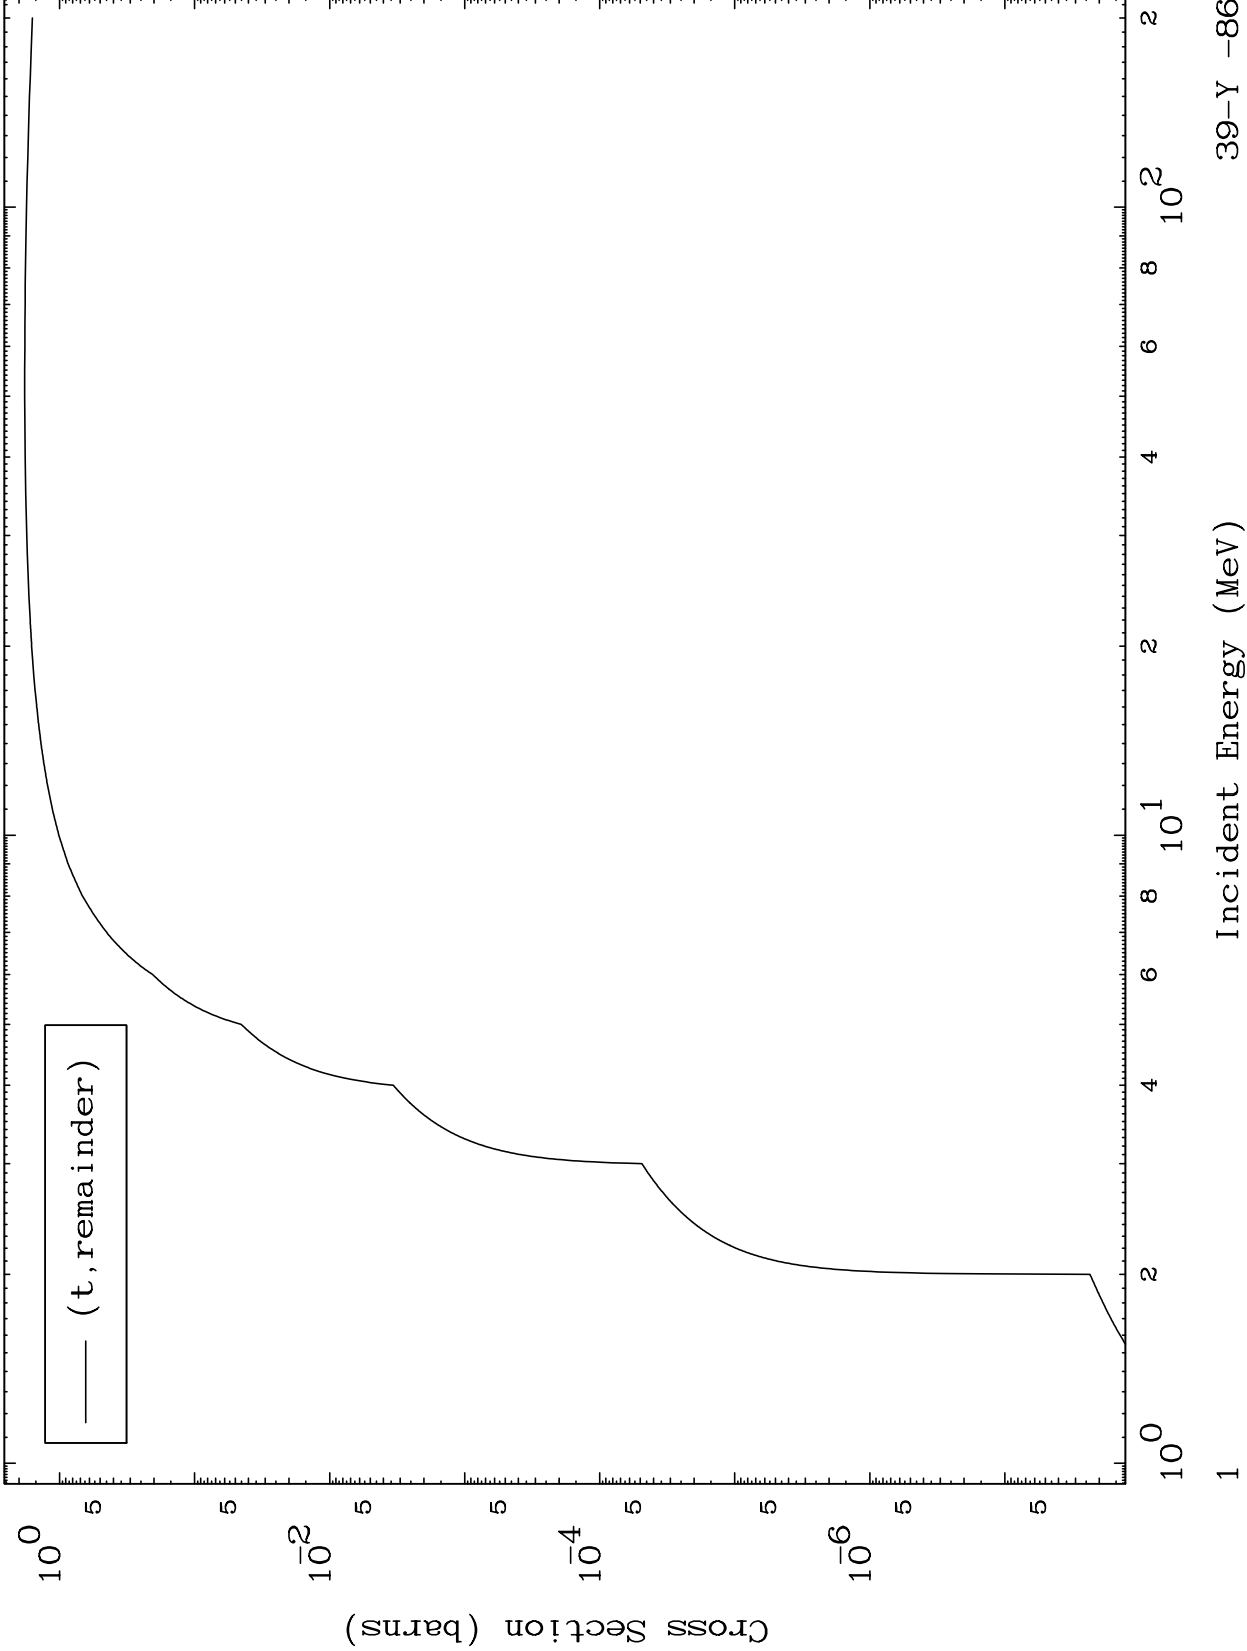

Press Mouse Button to Start

MAT 3916

Triton Major
0 Kelvin Cross Sections

39-Y -86

39-Y -86