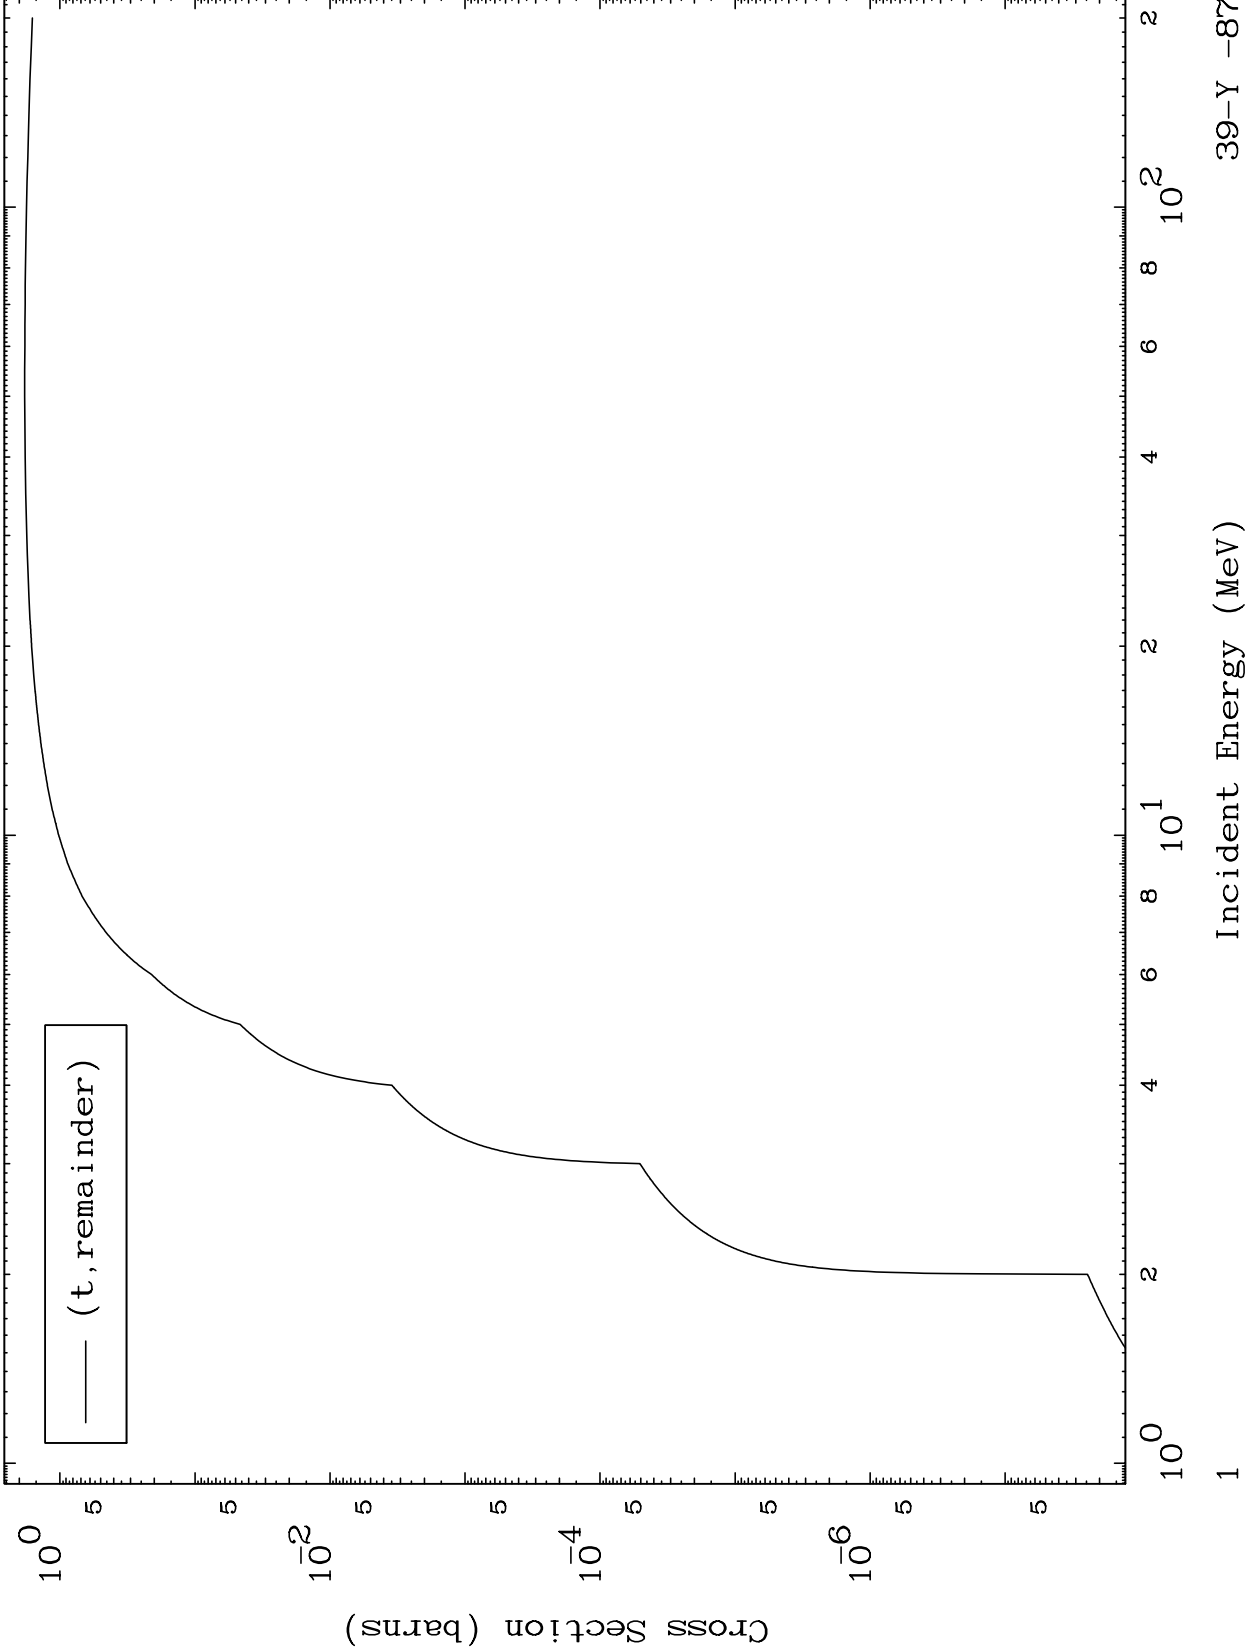

Press Mouse Button to Start

MAT 3919

Triton Major
0 Kelvin Cross Sections

39-Y -87

Incident Energy (MeV)

39-Y -87