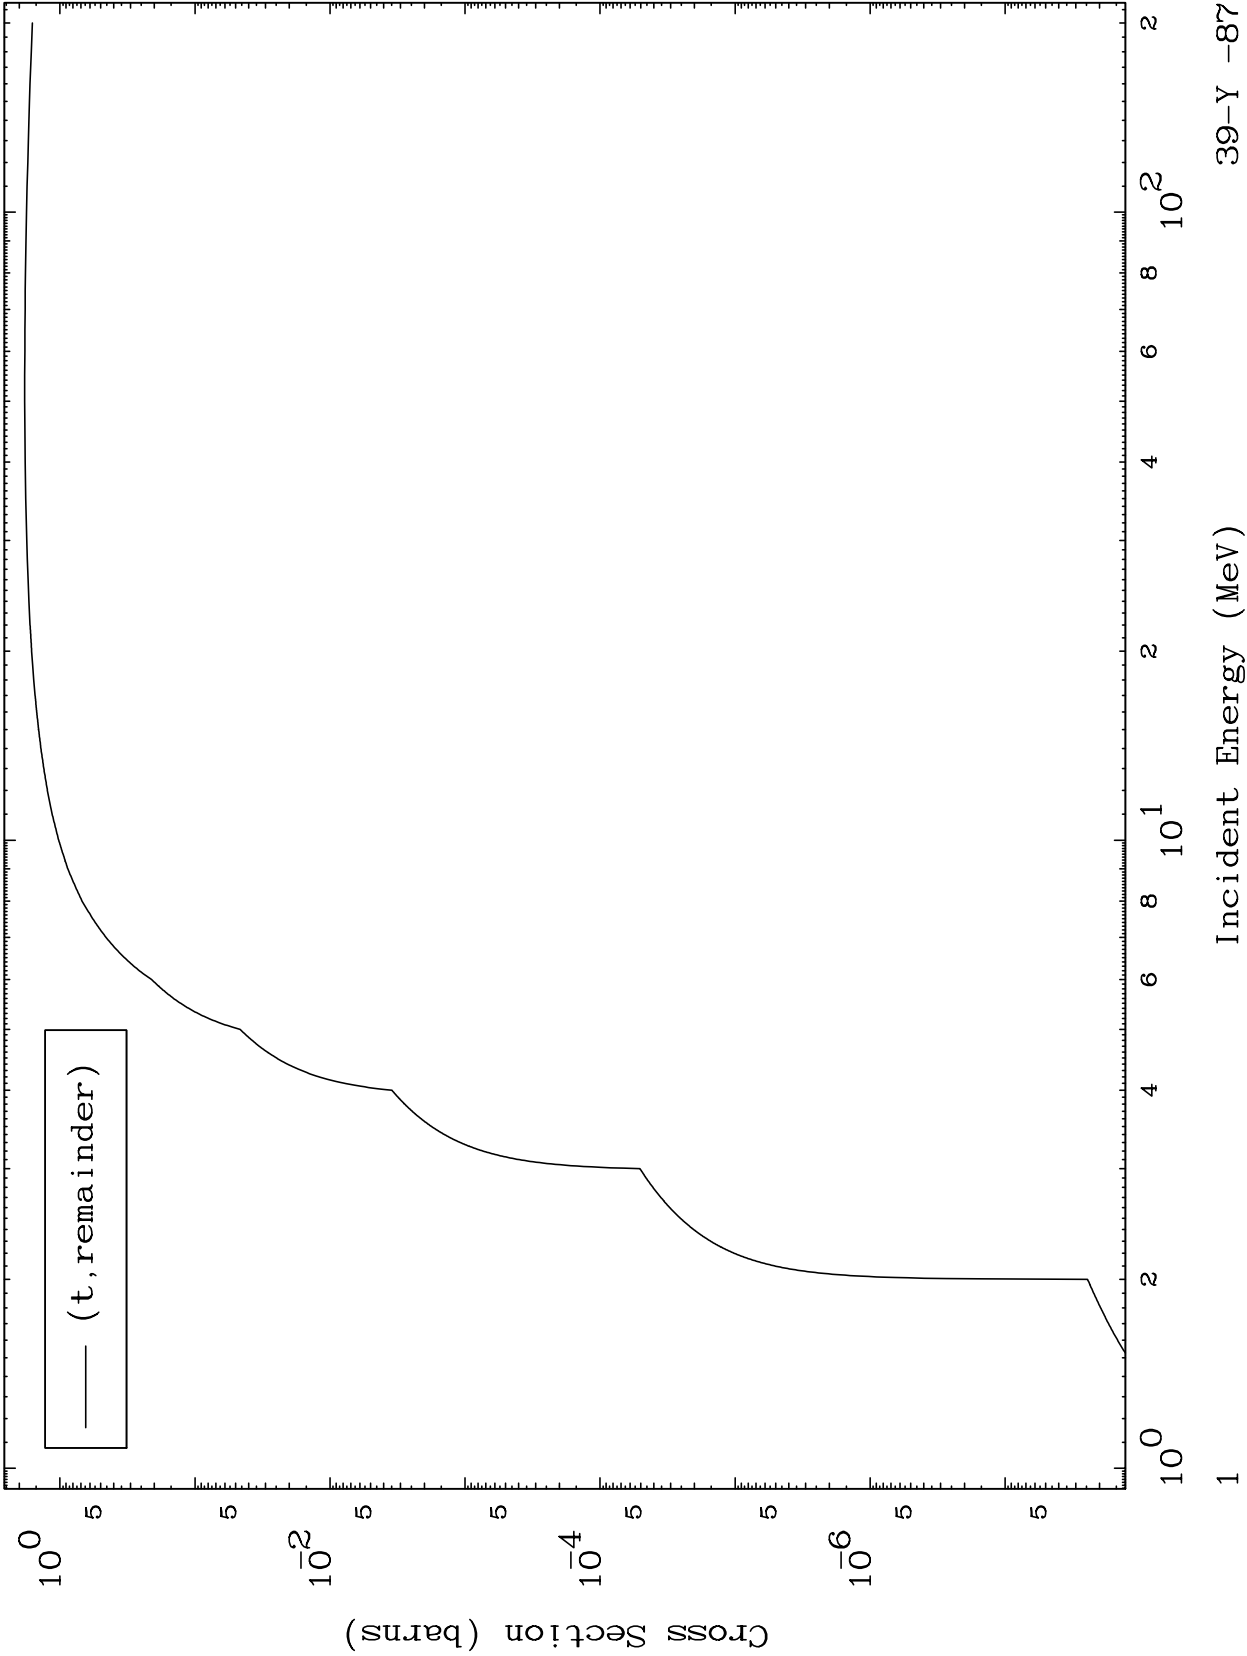

Press Mouse Button to Start

MAT 3920

Triton Major
0 Kelvin Cross Sections

39-Y -87

39-Y -87