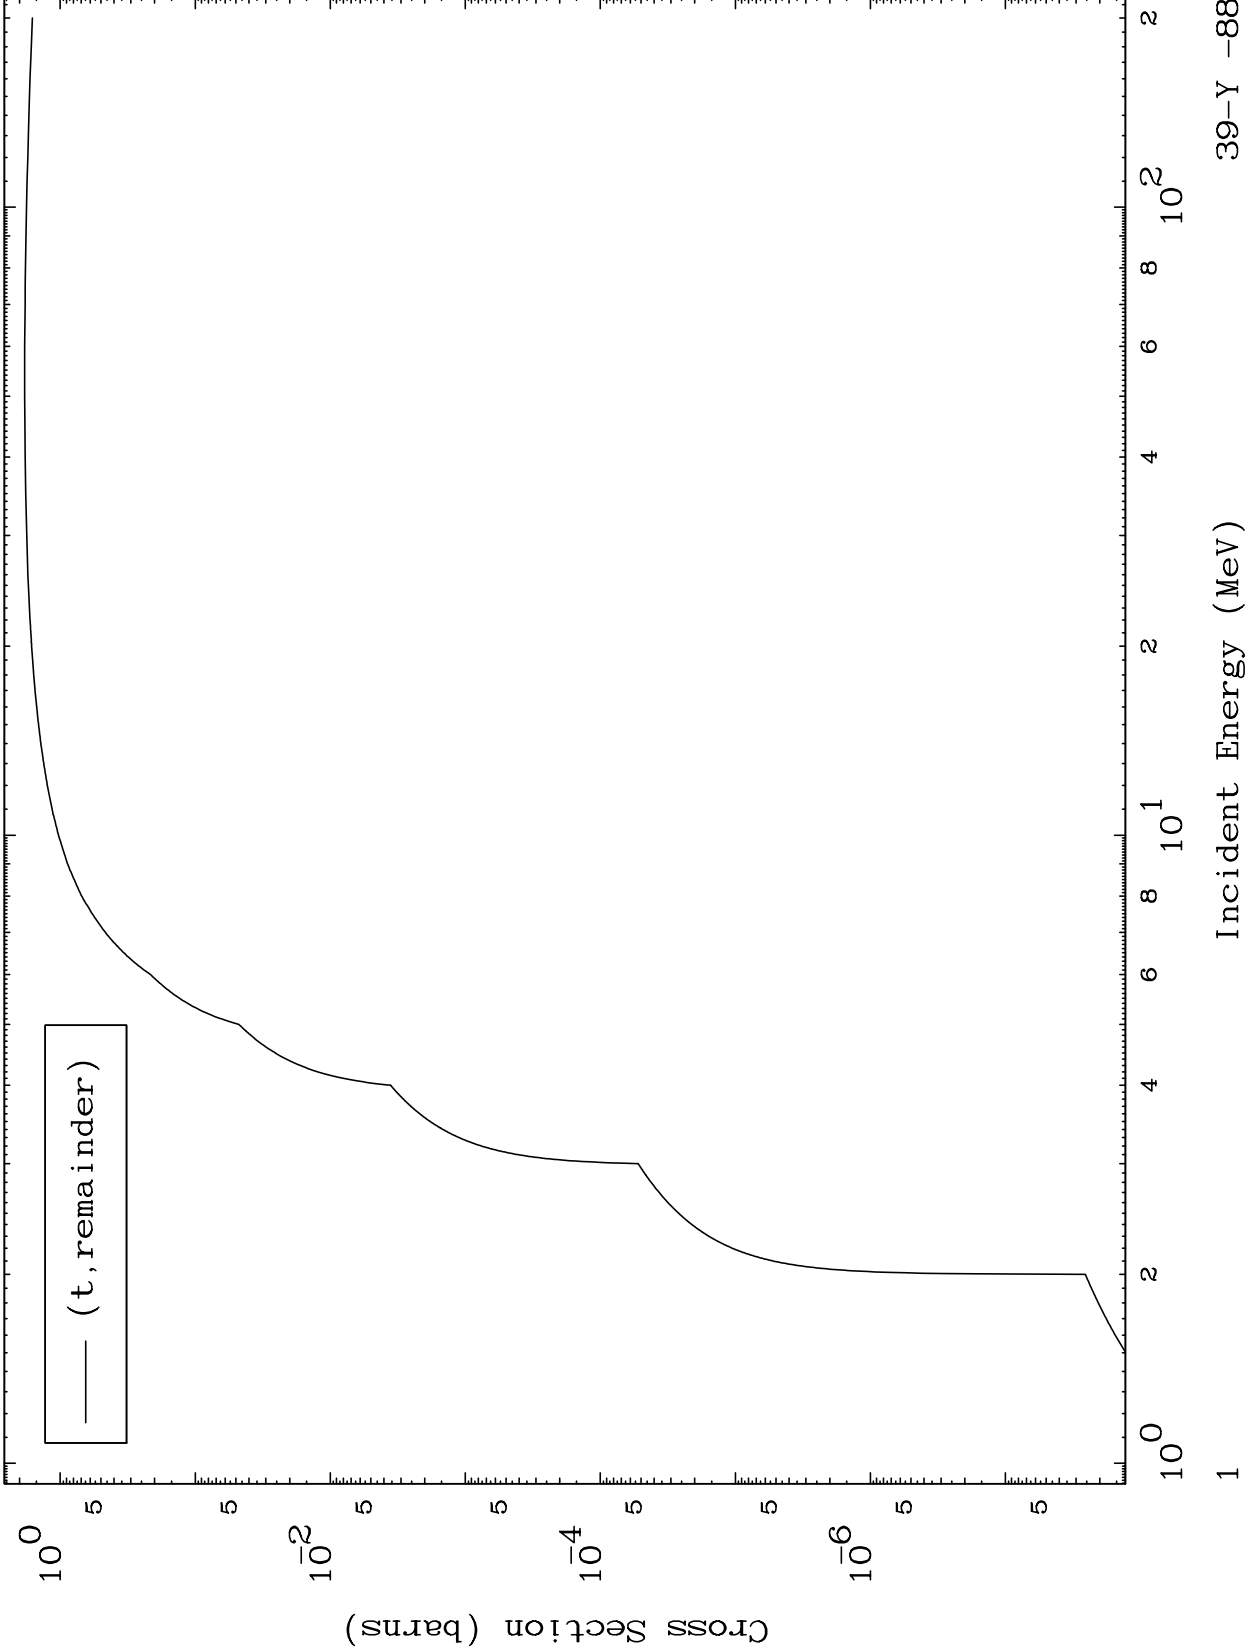

Press Mouse Button to Start

MAT 3922

Triton Major  
0 Kelvin Cross Sections

39-Y -88

39-Y -88