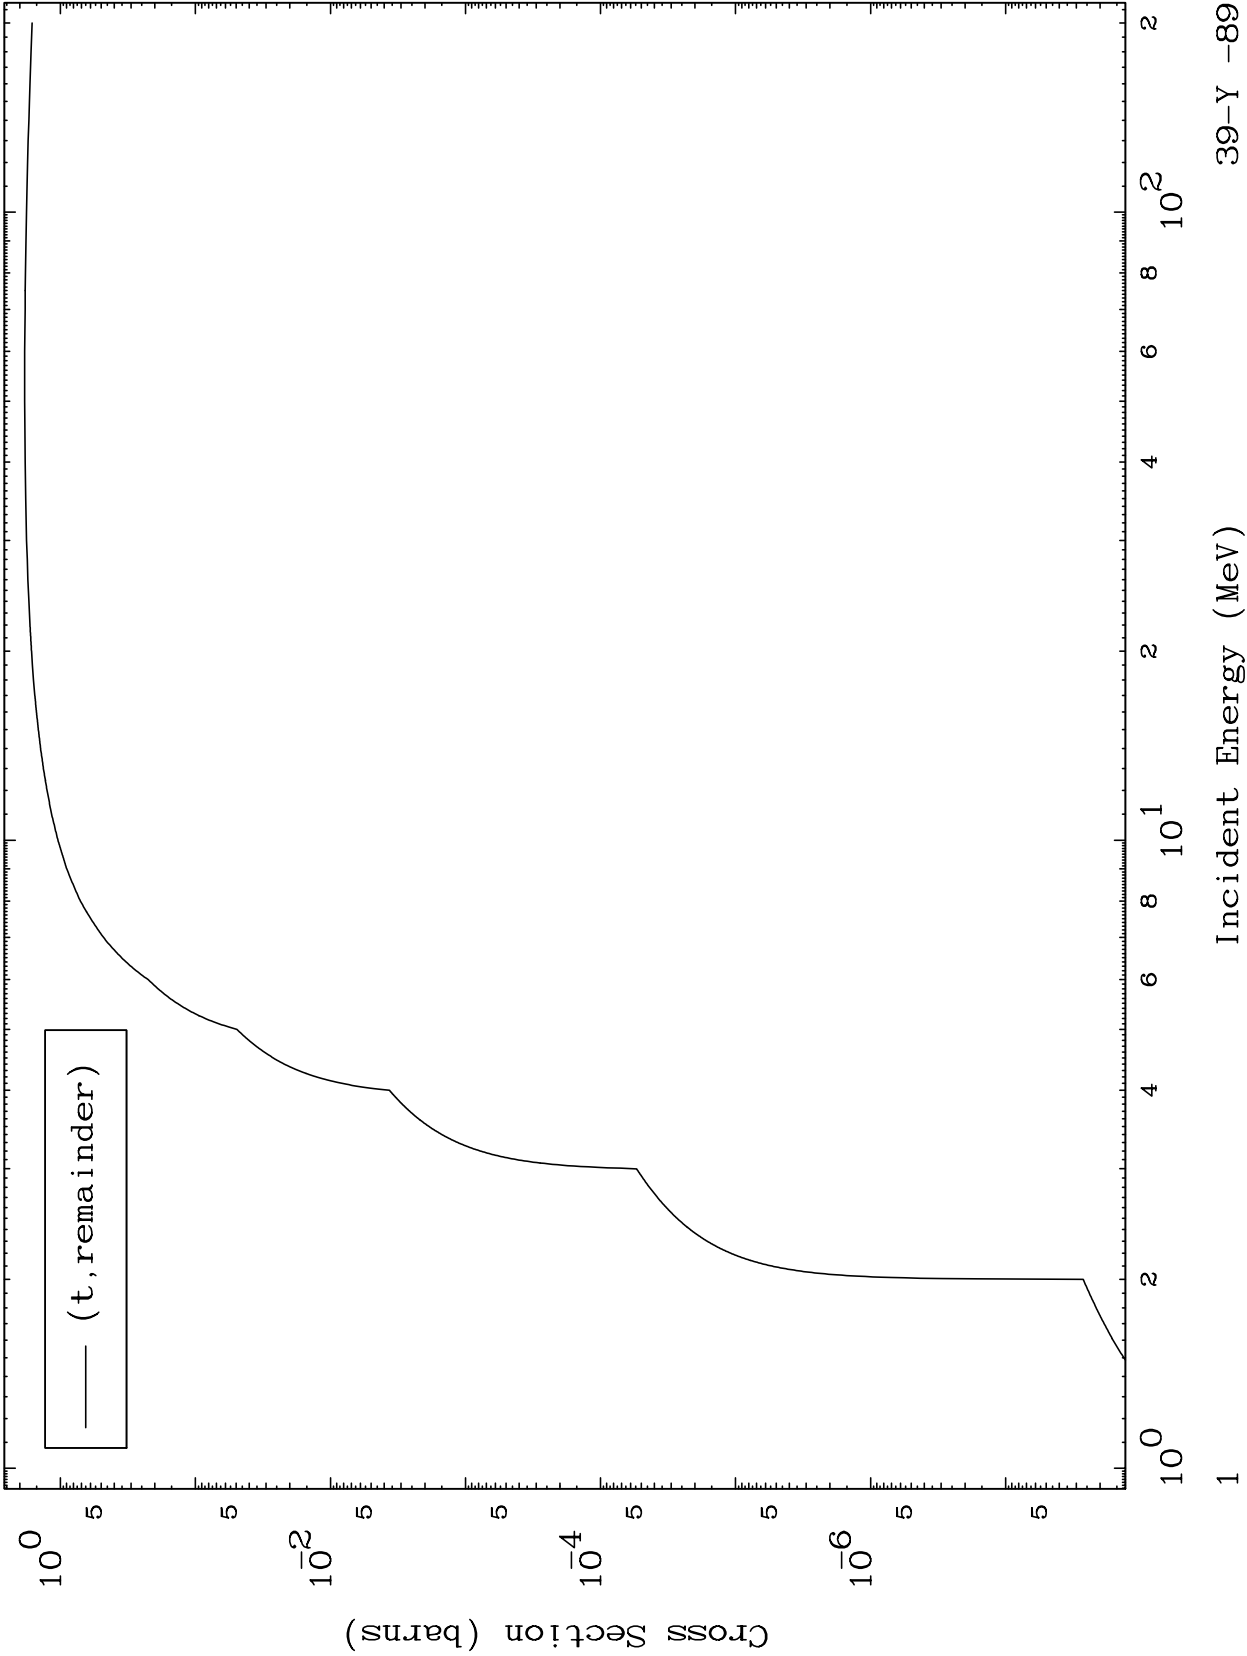

Press Mouse Button to Start

MAT 3925

Triton Major  
0 Kelvin Cross Sections

39-Y -89

Incident Energy (MeV)

39-Y -89