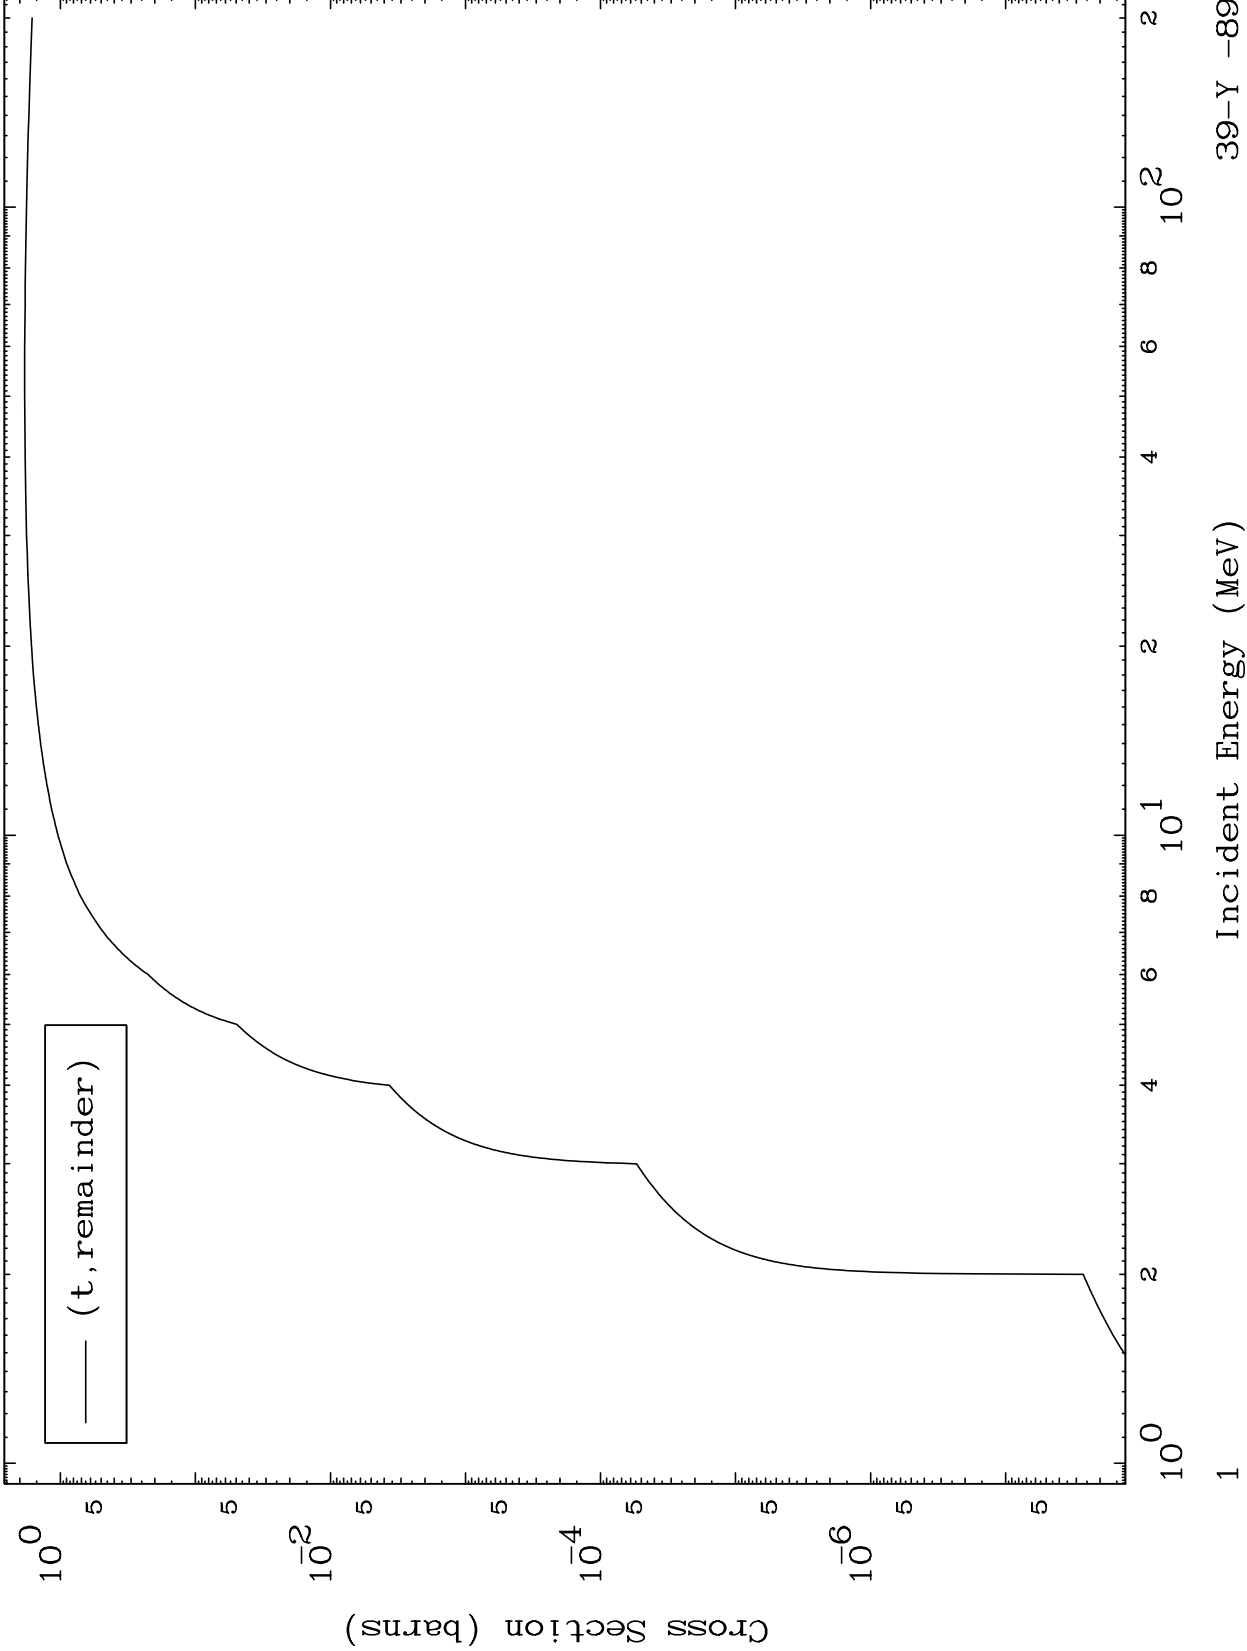

Press Mouse Button to Start

MAT 3926

Triton Major
0 Kelvin Cross Sections

39-Y -89

39-Y -89