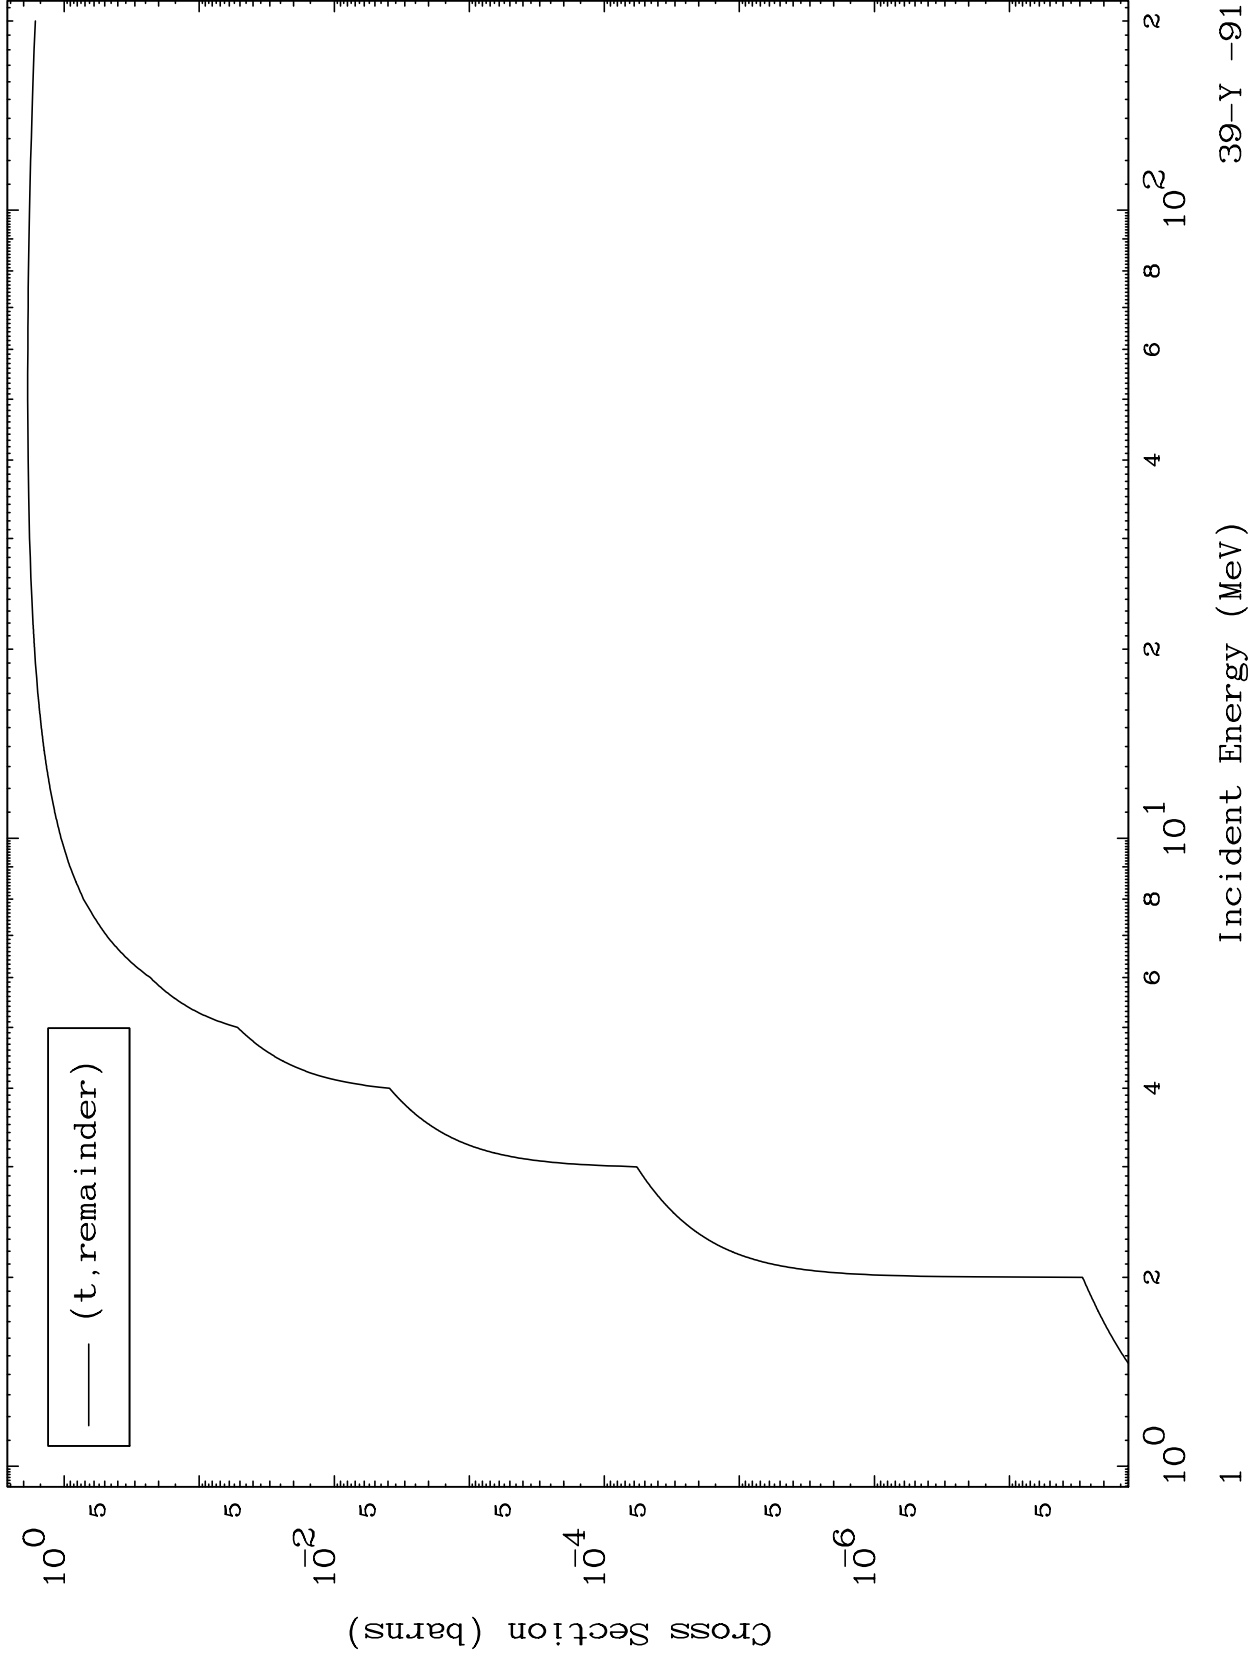

Press Mouse Button to Start

MAT 3931

Triton Major
0 Kelvin Cross Sections

39-Y -91

Incident Energy (MeV)

39-Y -91