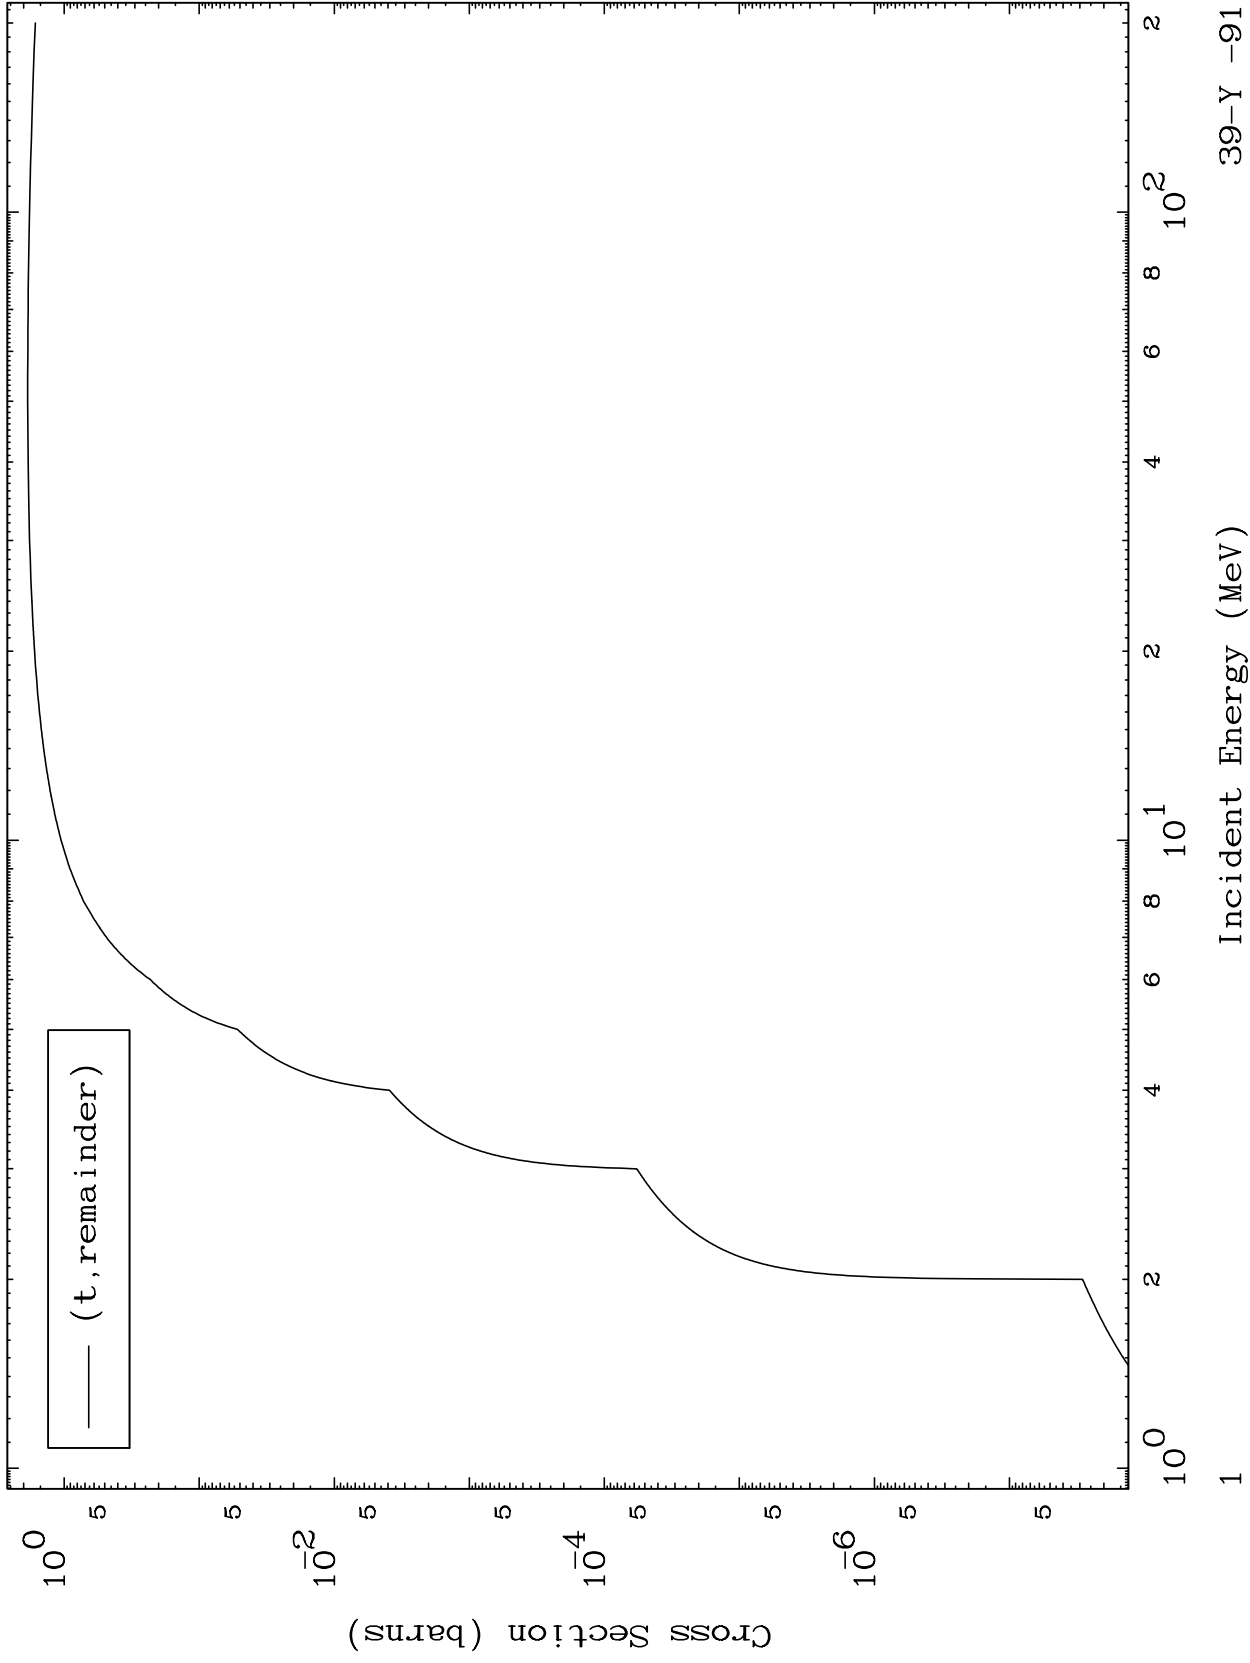

Press Mouse Button to Start

MAT 3932

Triton Major
0 Kelvin Cross Sections

39-Y -91

Incident Energy (MeV)

39-Y -91