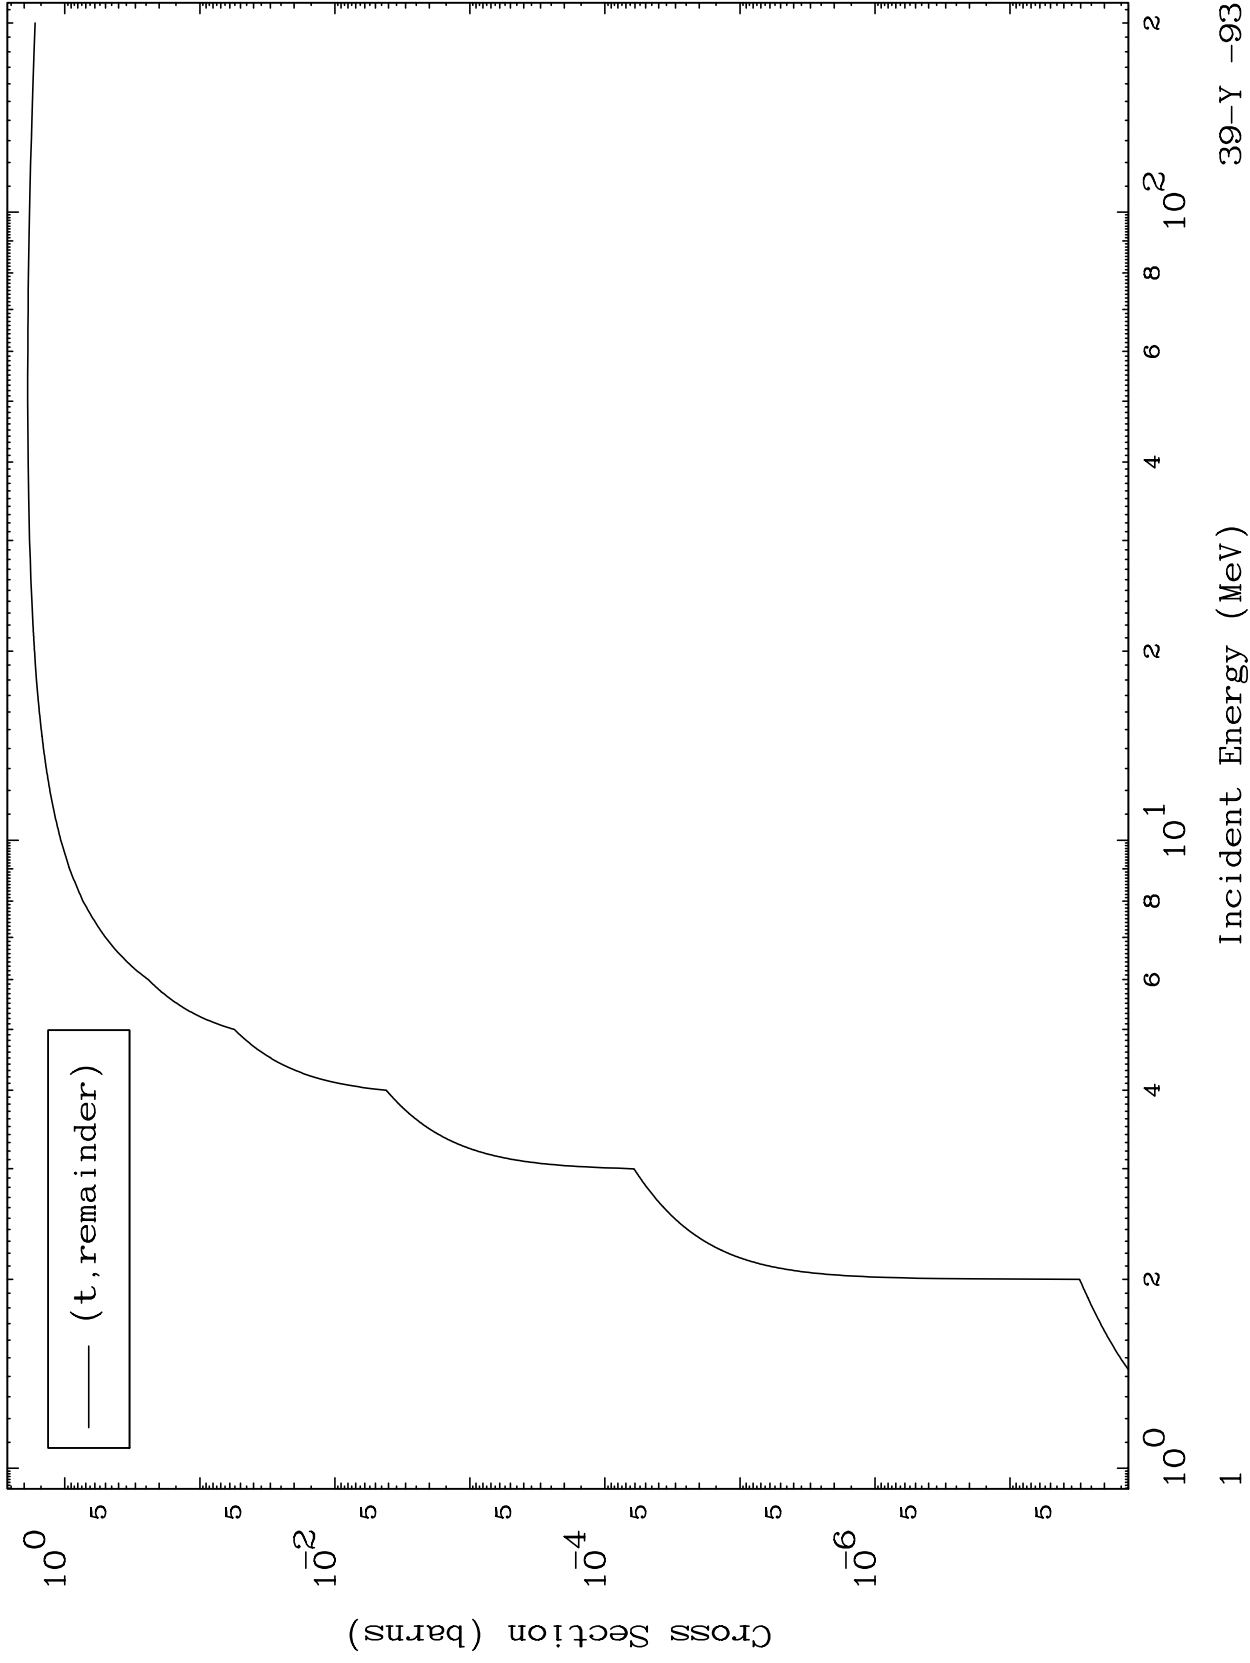

Press Mouse Button to Start

MAT 3937

Triton Major
0 Kelvin Cross Sections

39-Y -93

Incident Energy (MeV)

39-Y -93