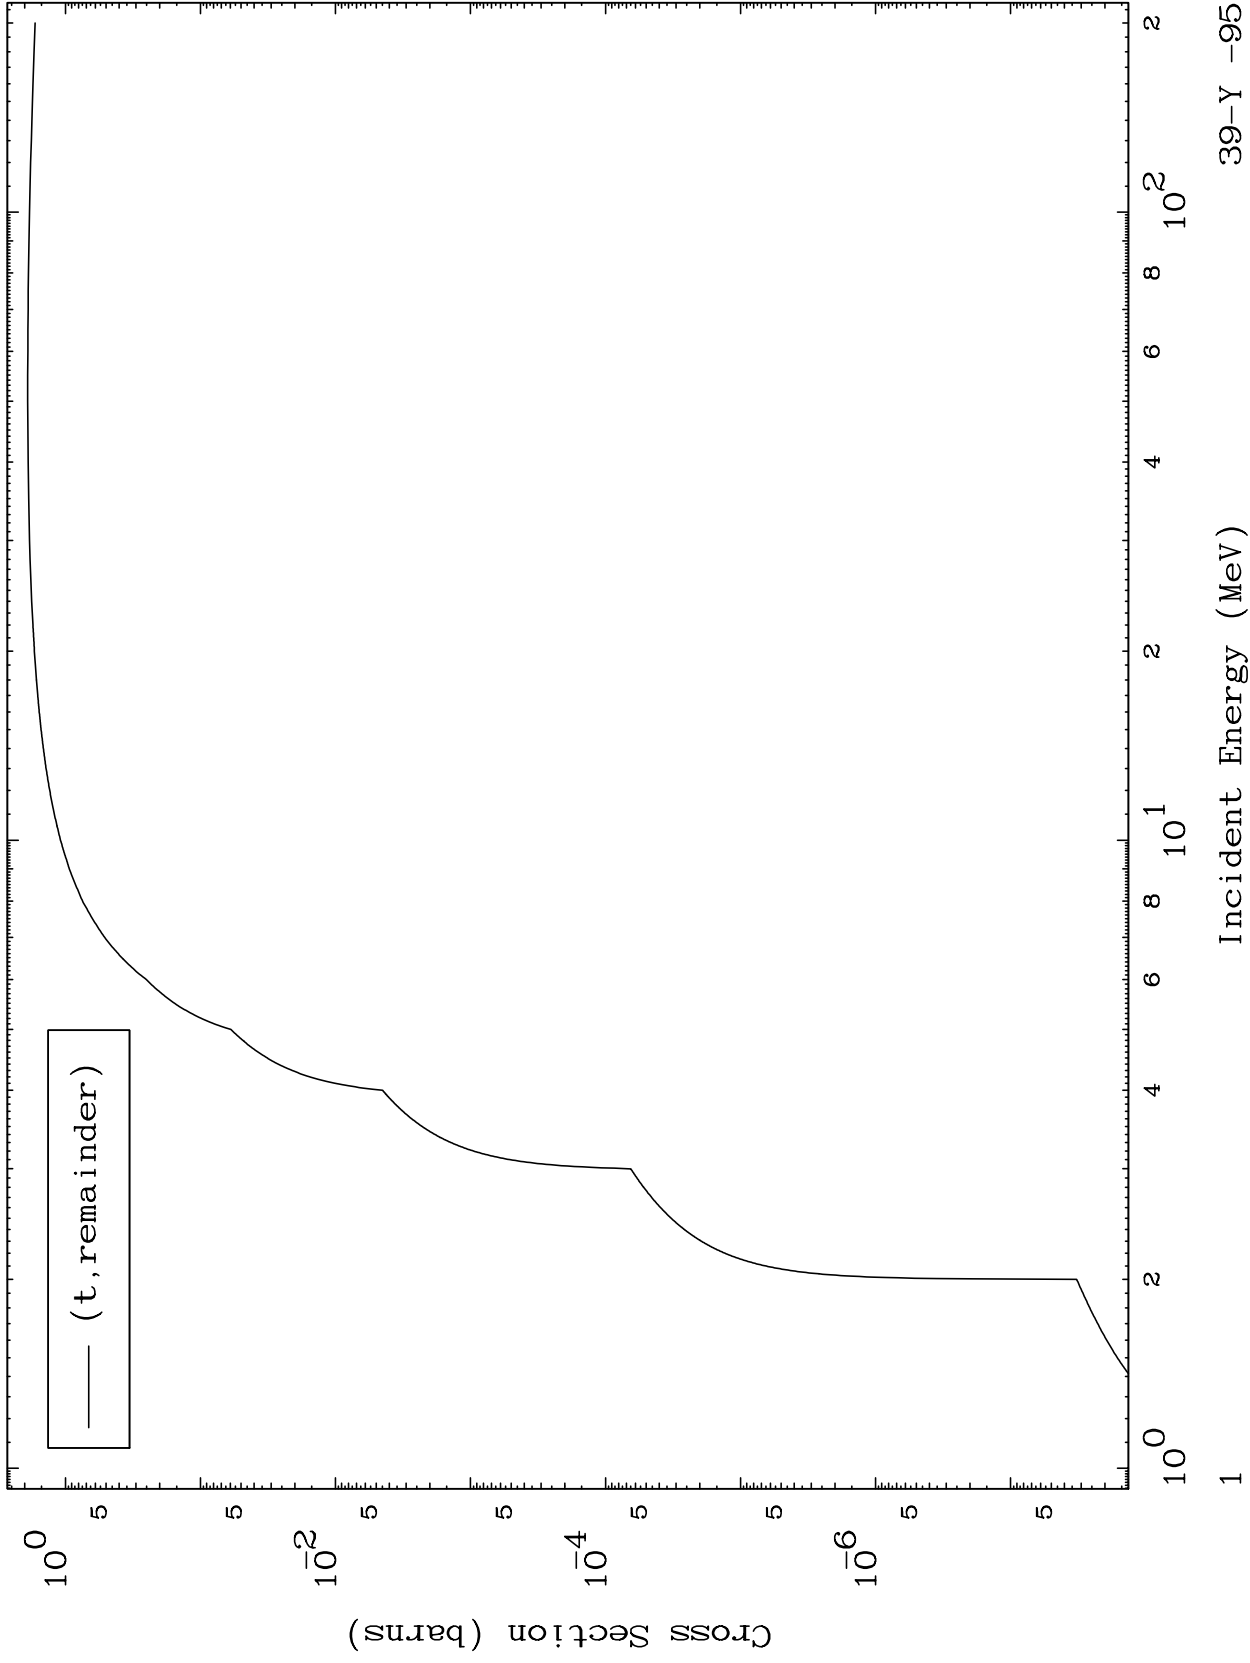

Press Mouse Button to Start

MAT 3943

Triton Major  
0 Kelvin Cross Sections

39-Y -95

Incident Energy (MeV)

39-Y -95