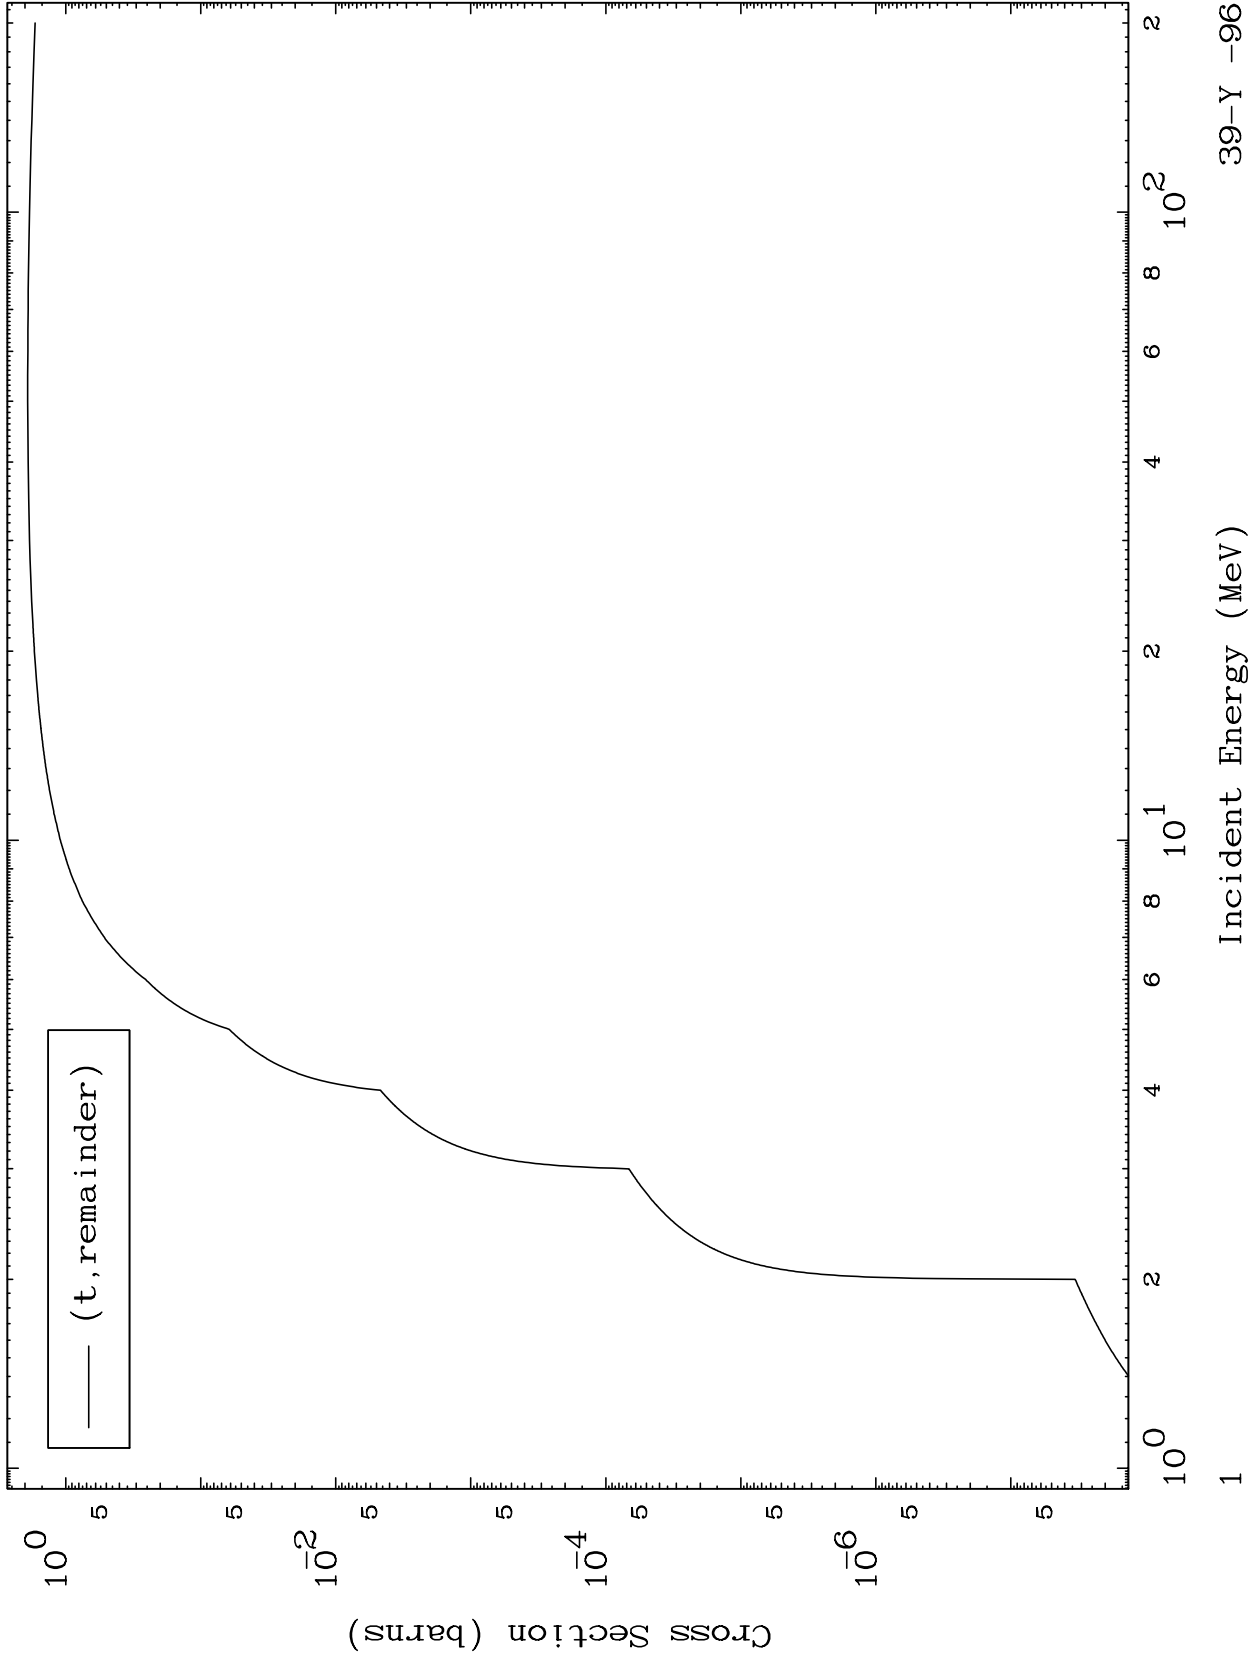

Press Mouse Button to Start

MAT 3946

Triton Major
0 Kelvin Cross Sections

39-Y -96

39-Y -96