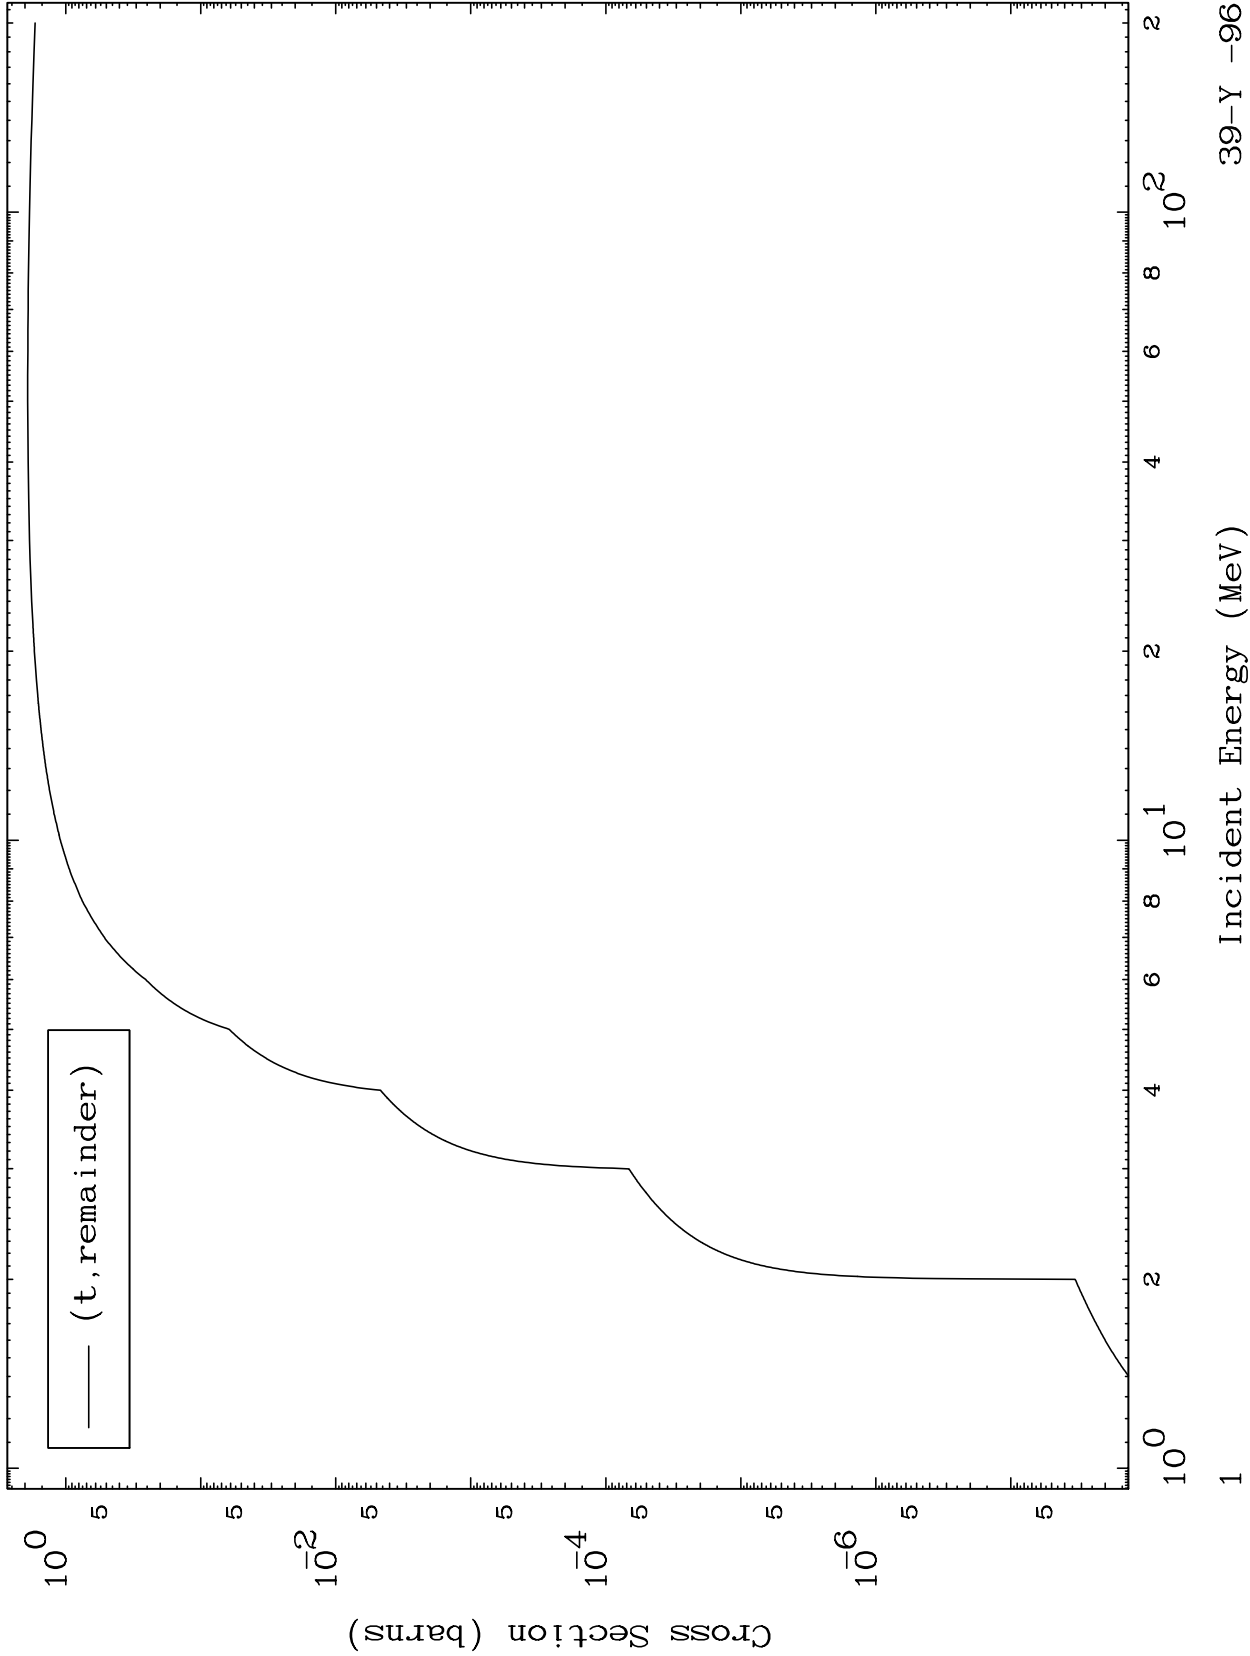

Press Mouse Button to Start

MAT 3947

Triton Major
0 Kelvin Cross Sections

39-Y -96

Incident Energy (MeV)

39-Y -96