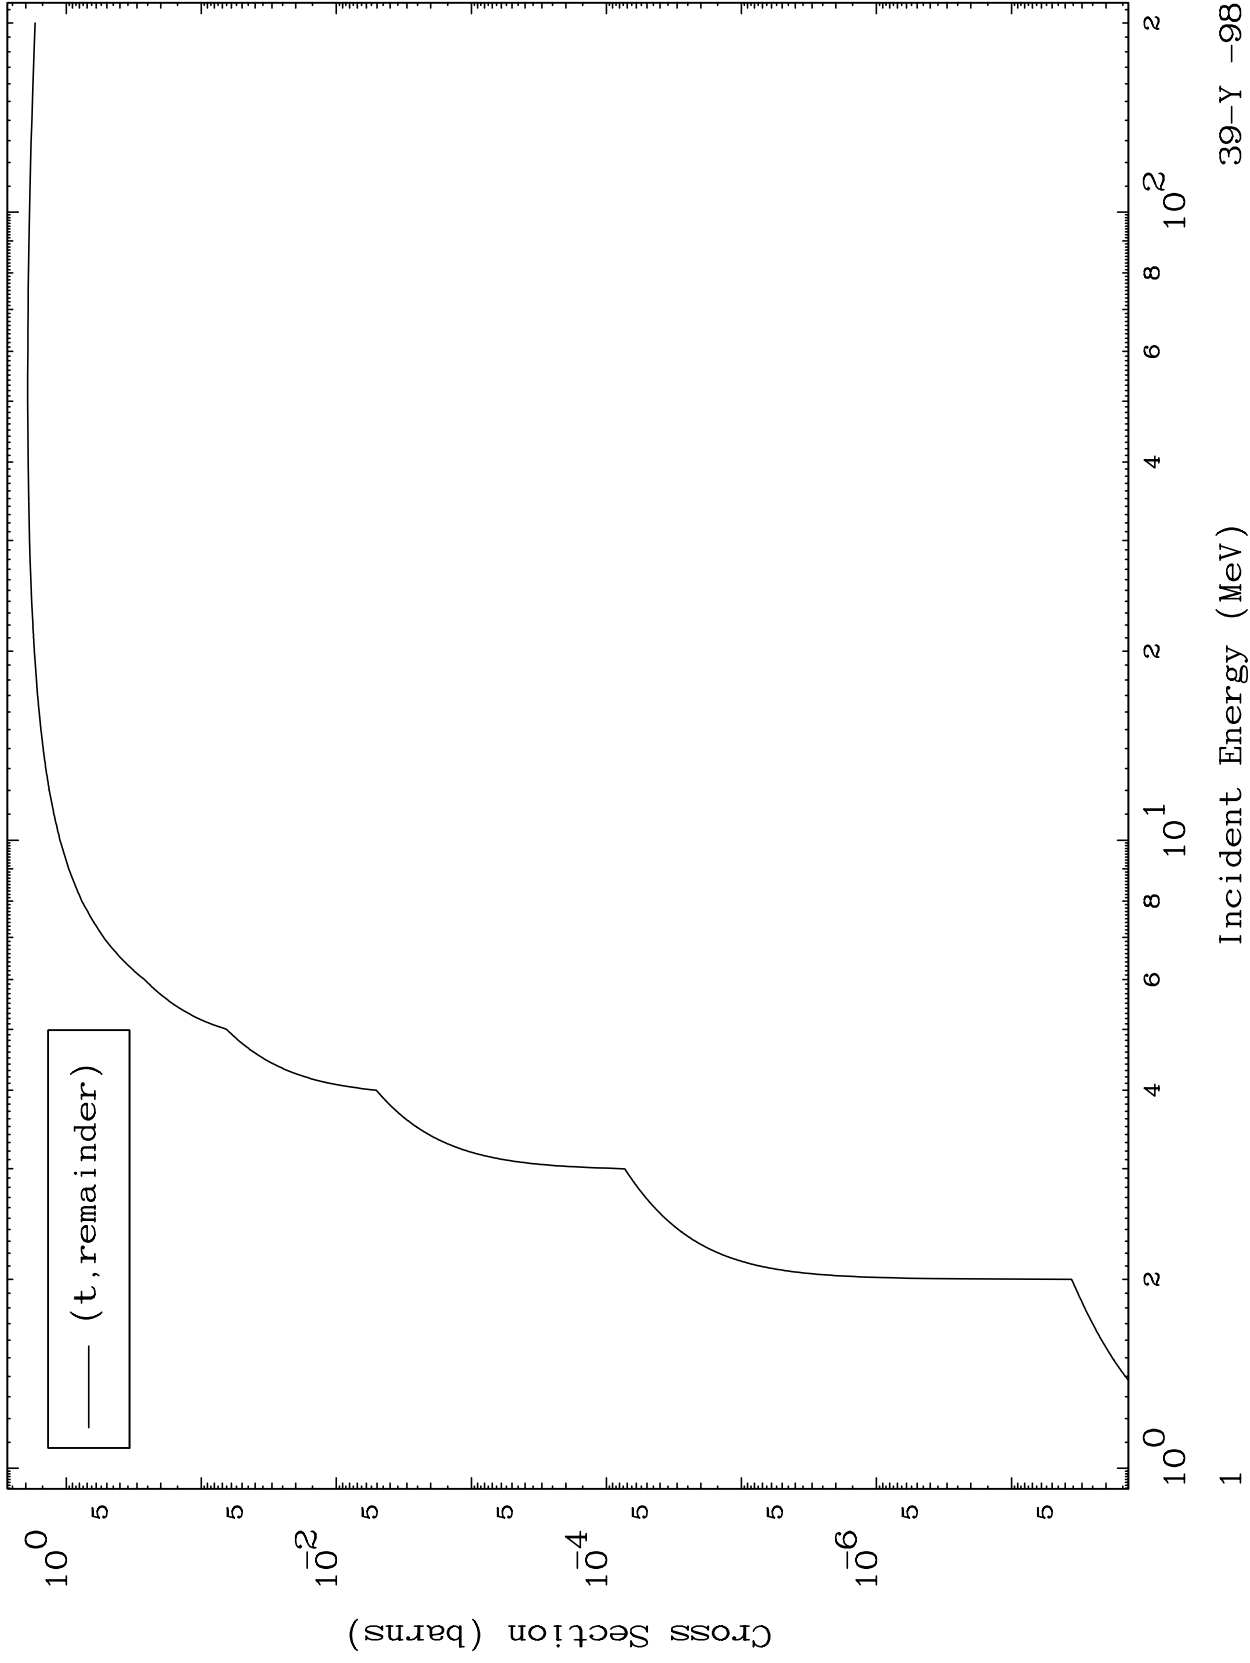

Press Mouse Button to Start

MAT 3953

Triton Major
0 Kelvin Cross Sections

39-Y -98

39-Y -98