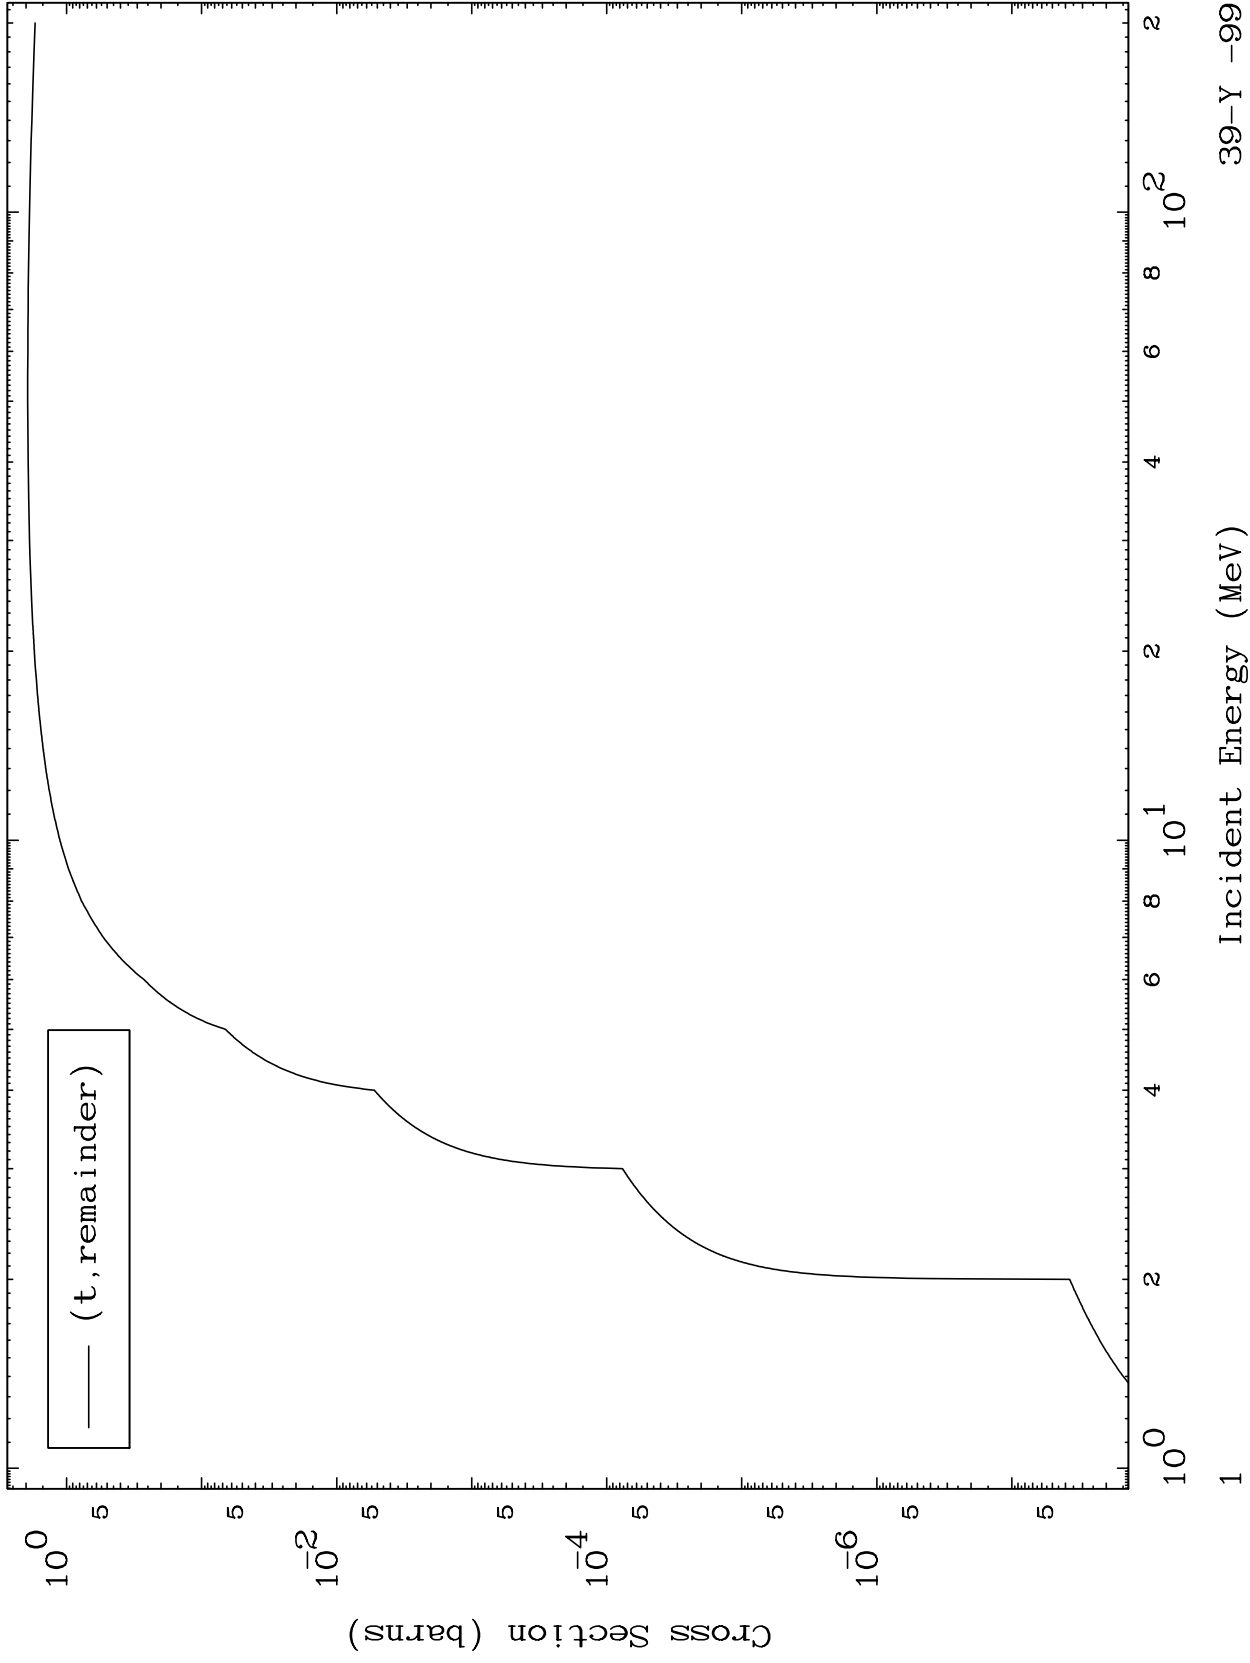

Press Mouse Button to Start

MAT 3955

Triton Major
0 Kelvin Cross Sections

39-Y -99

39-Y -99