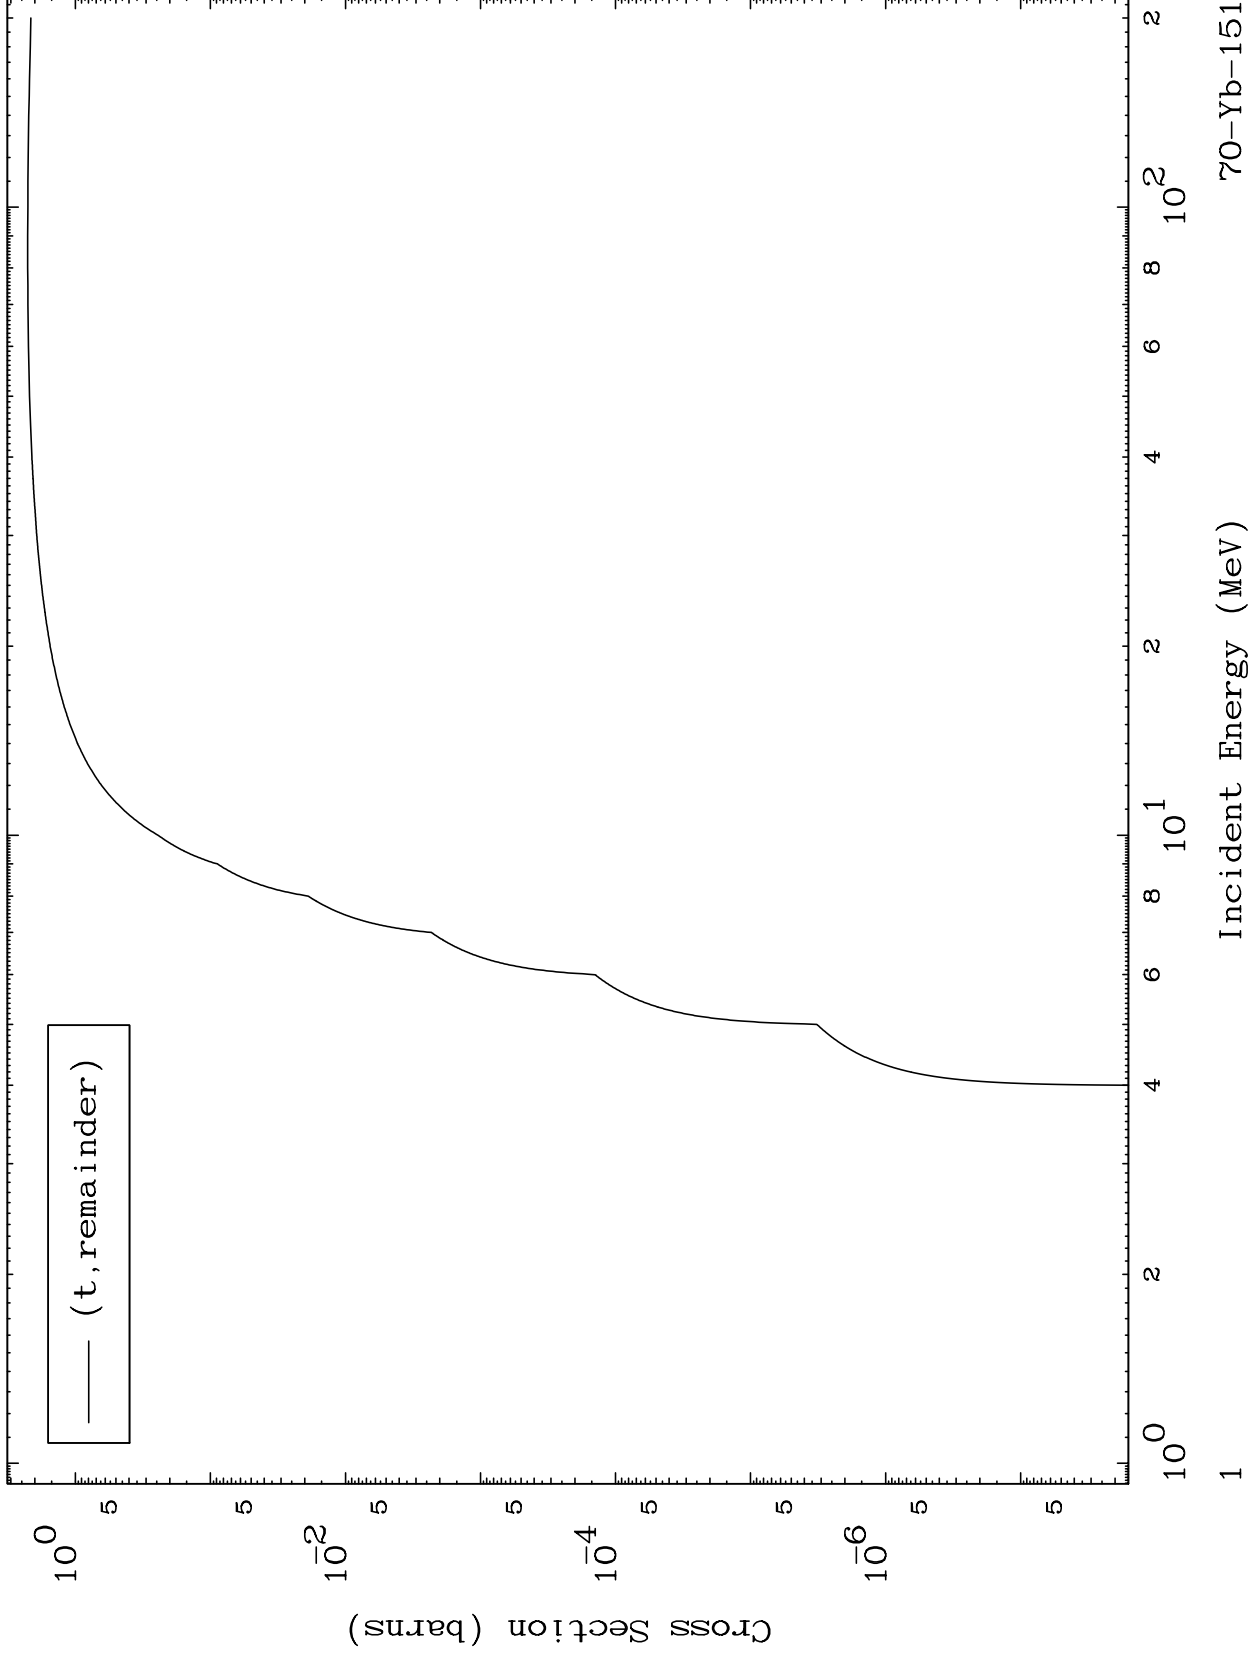

Press Mouse Button to Start

MAT 6974

Triton Major
0 Kelvin Cross Sections

70-Yb-151

70-Yb-151

Incident Energy (MeV)