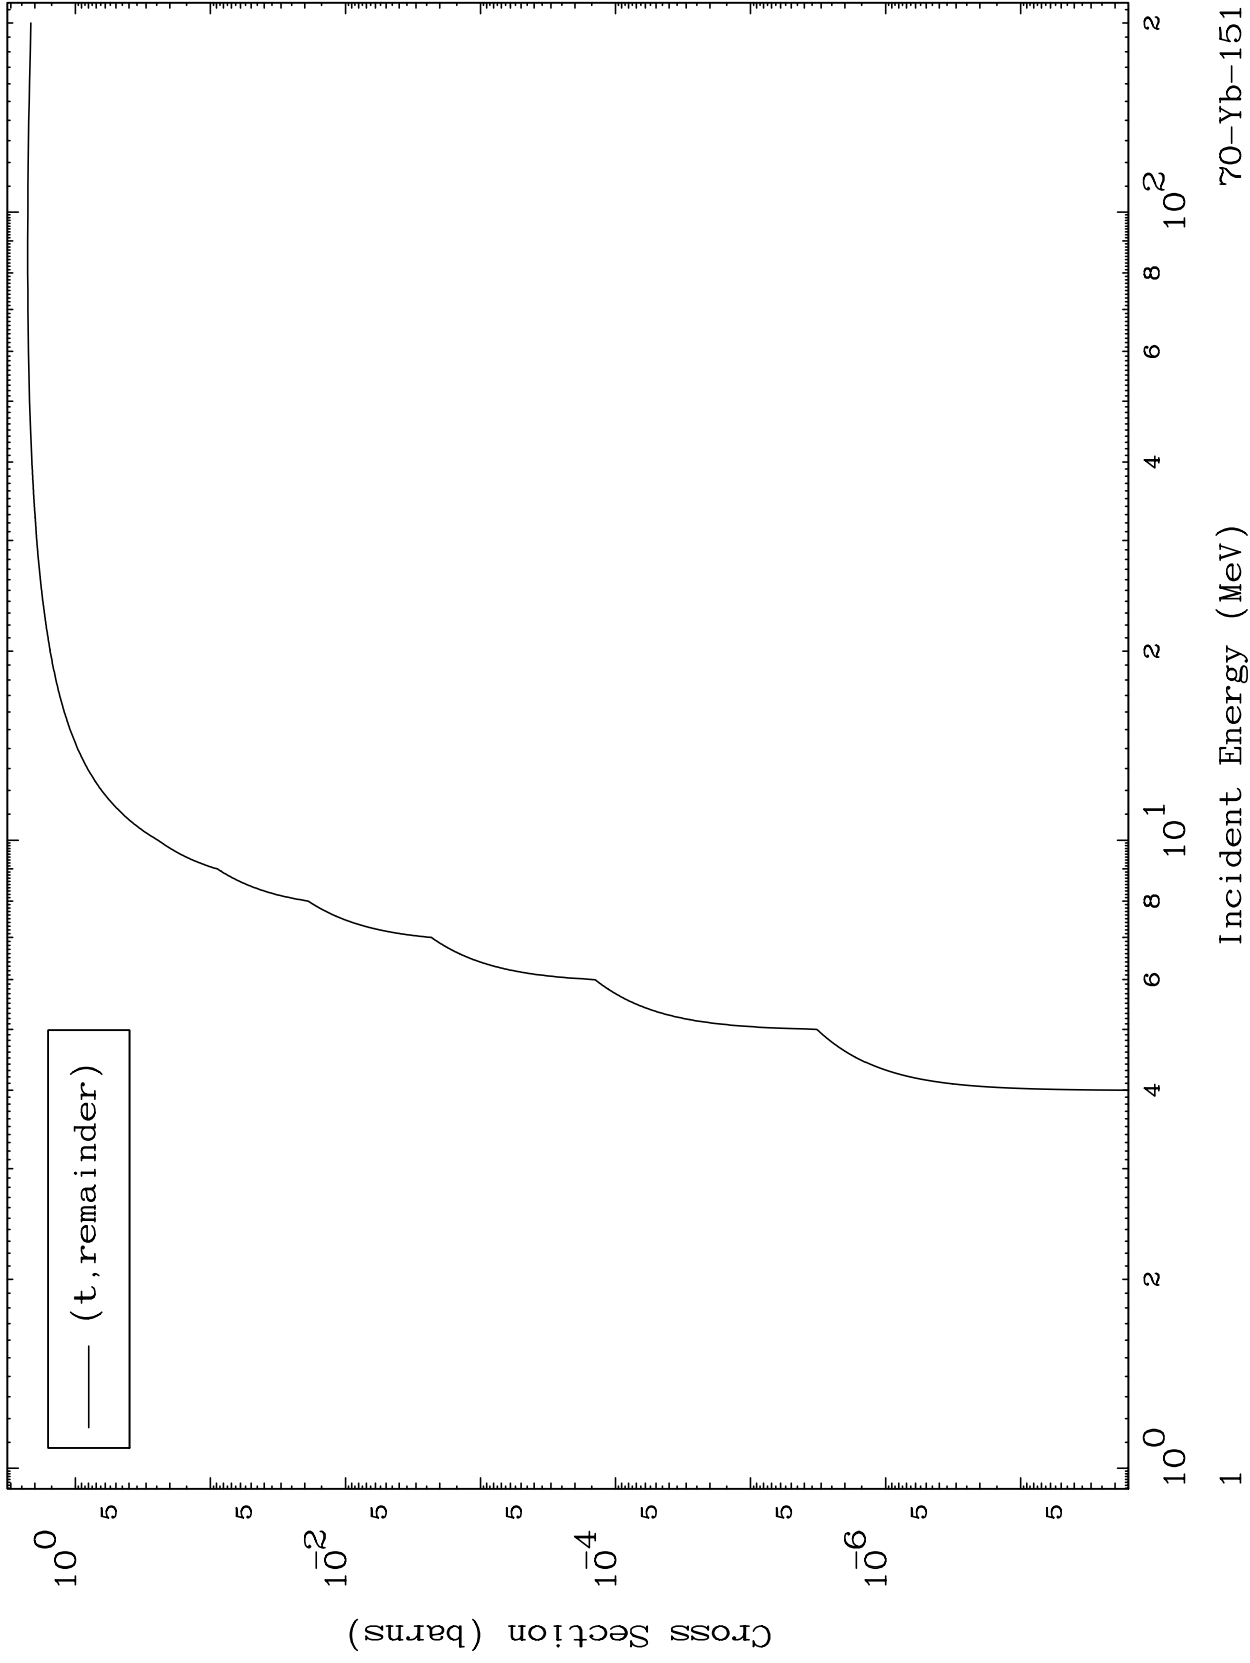

Press Mouse Button to Start

MAT 6975

Triton Major
0 Kelvin Cross Sections

70-Yb-151

70-Yb-151

Incident Energy (MeV)