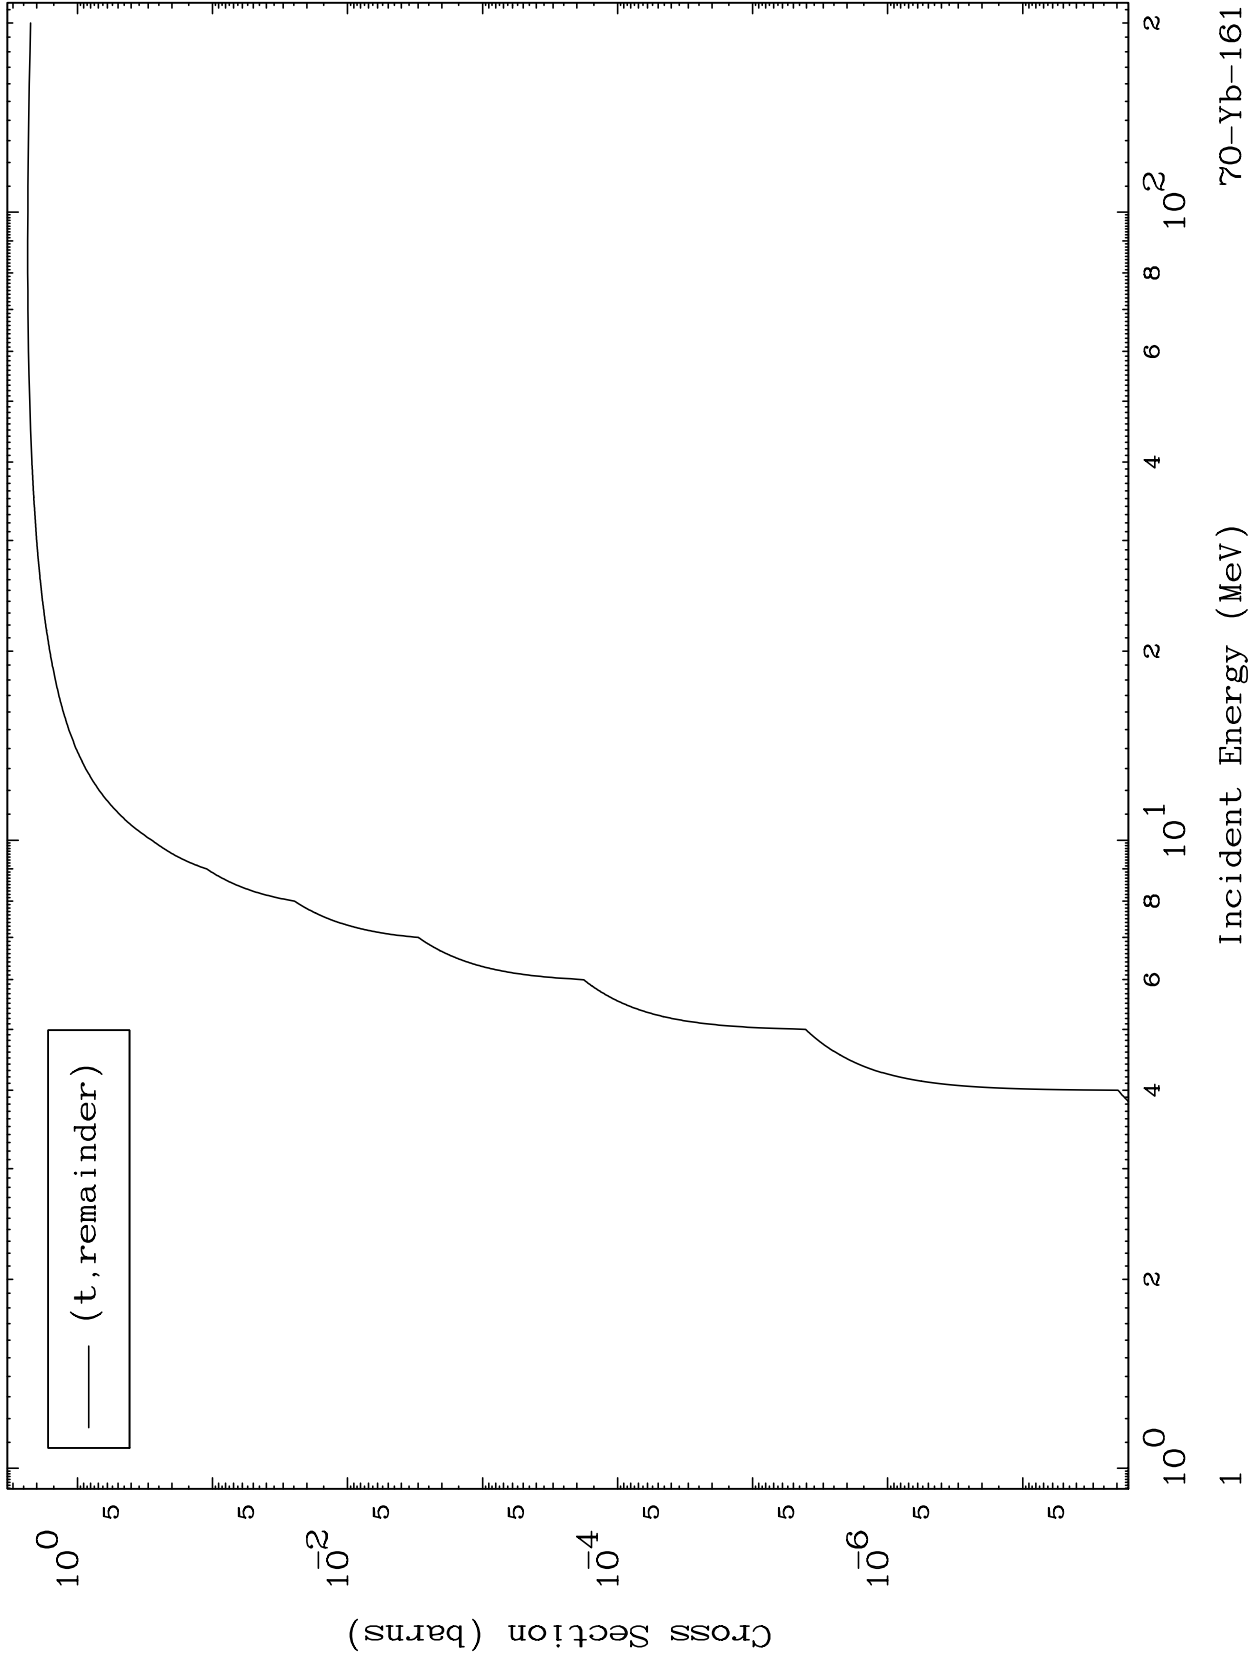

Press Mouse Button to Start

MAT 7004

Triton Major  
0 Kelvin Cross Sections

70-Yb-161

70-Yb-161

Incident Energy (MeV)