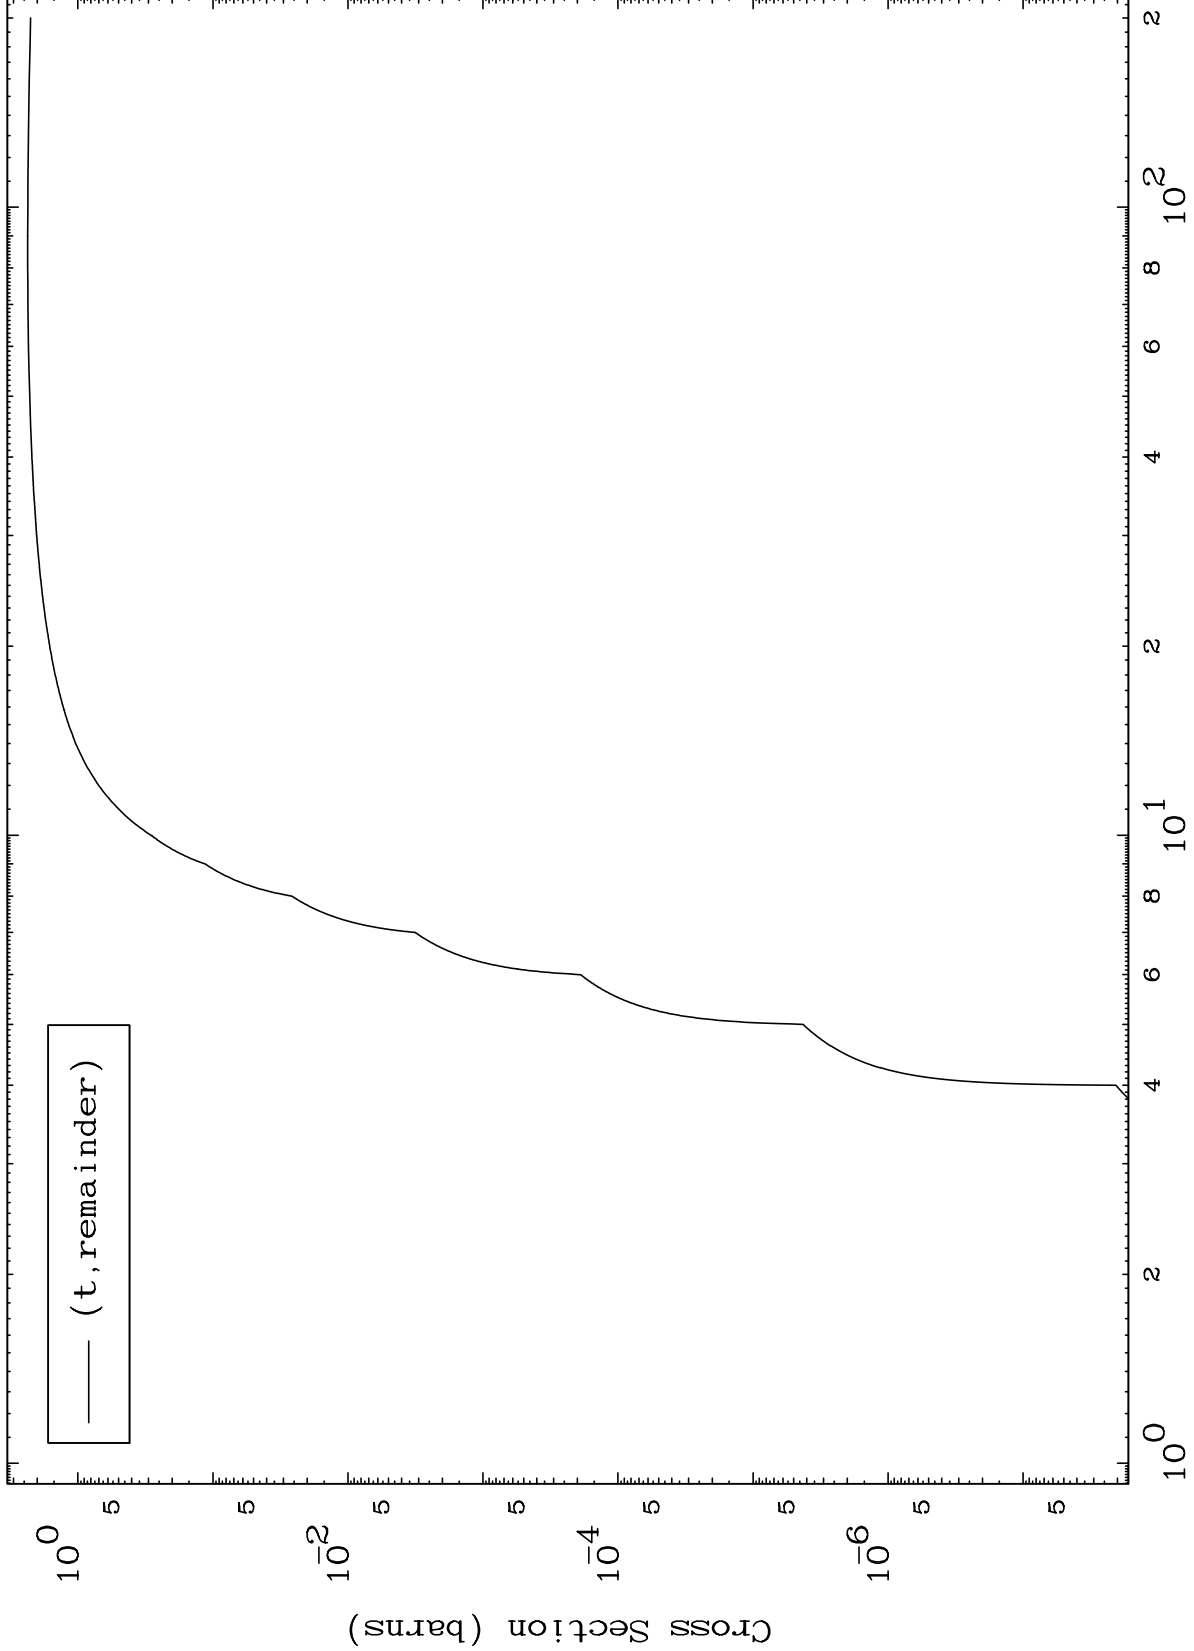

Press Mouse Button to Start

MAT 7010

Triton Major

70-Yb-163

0 Kelvin Cross Sections

Incident Energy (MeV)

70-Yb-163