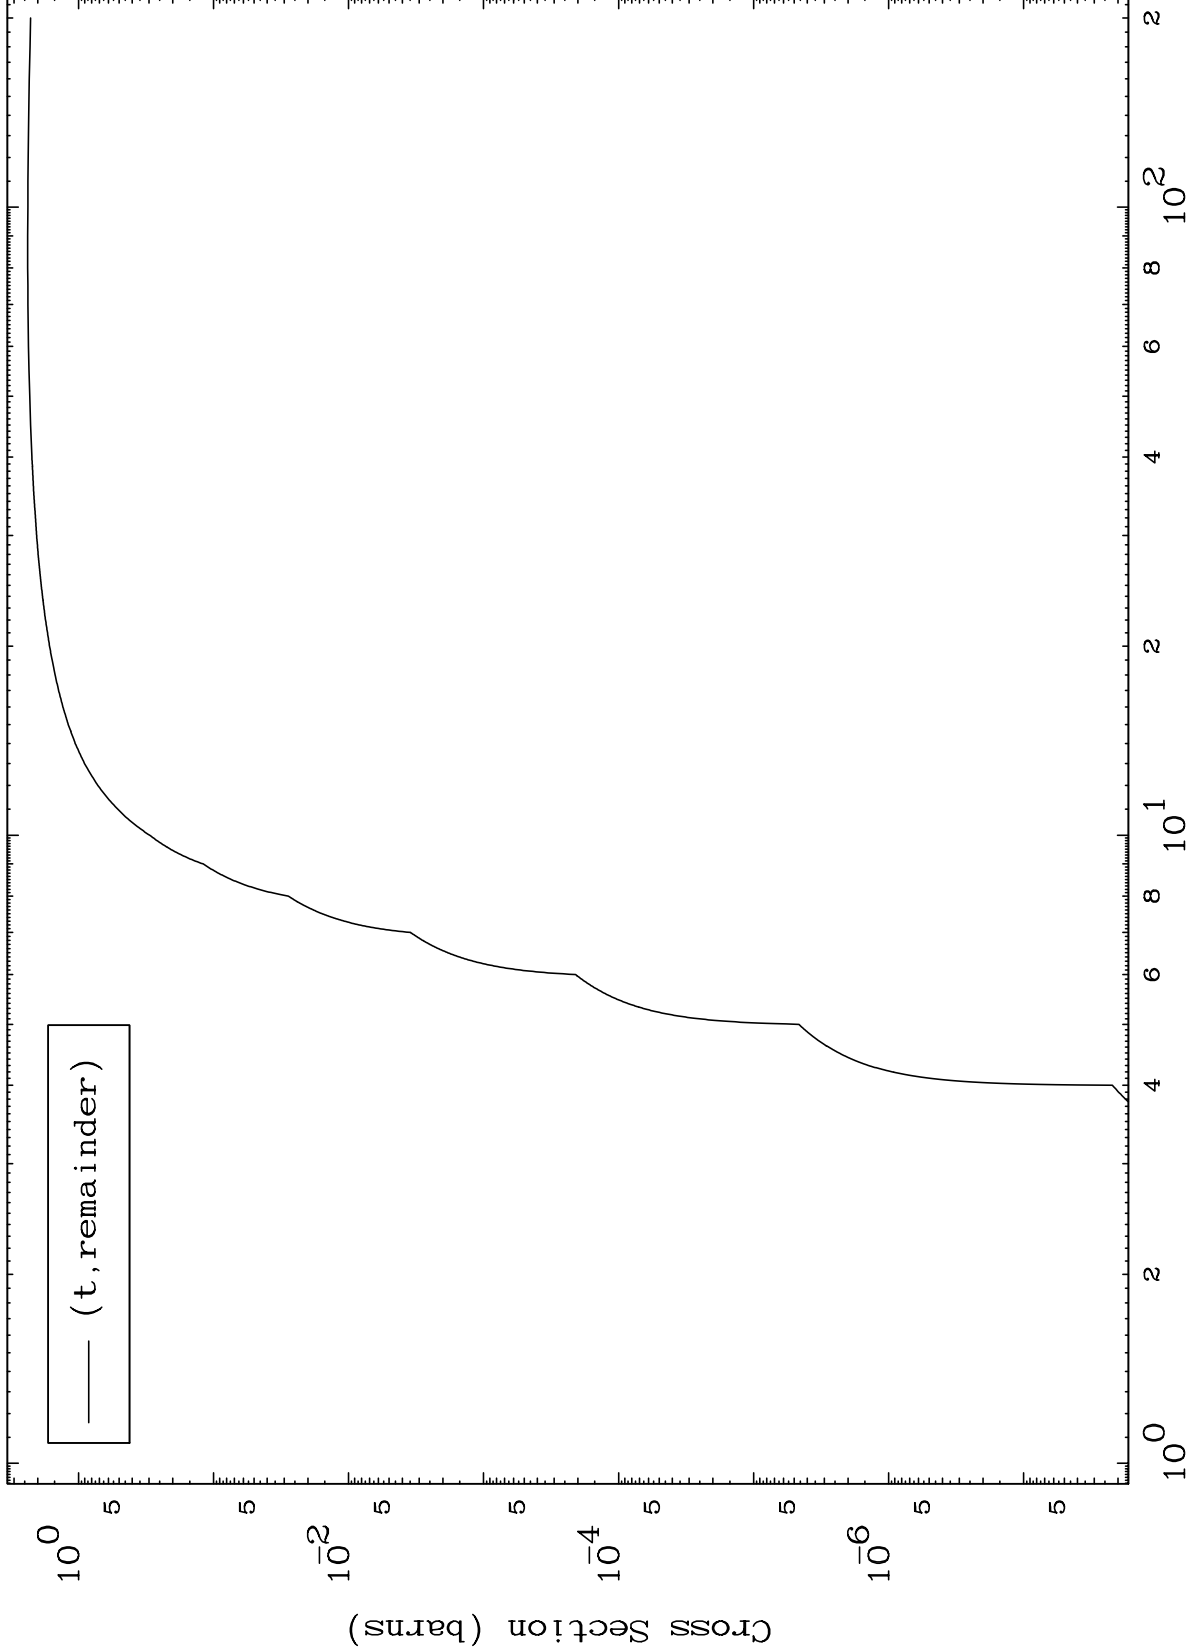

Press Mouse Button to Start

MAT 7019

Triton Major

70-Yb-166

0 Kelvin Cross Sections

Incident Energy (MeV)

70-Yb-166