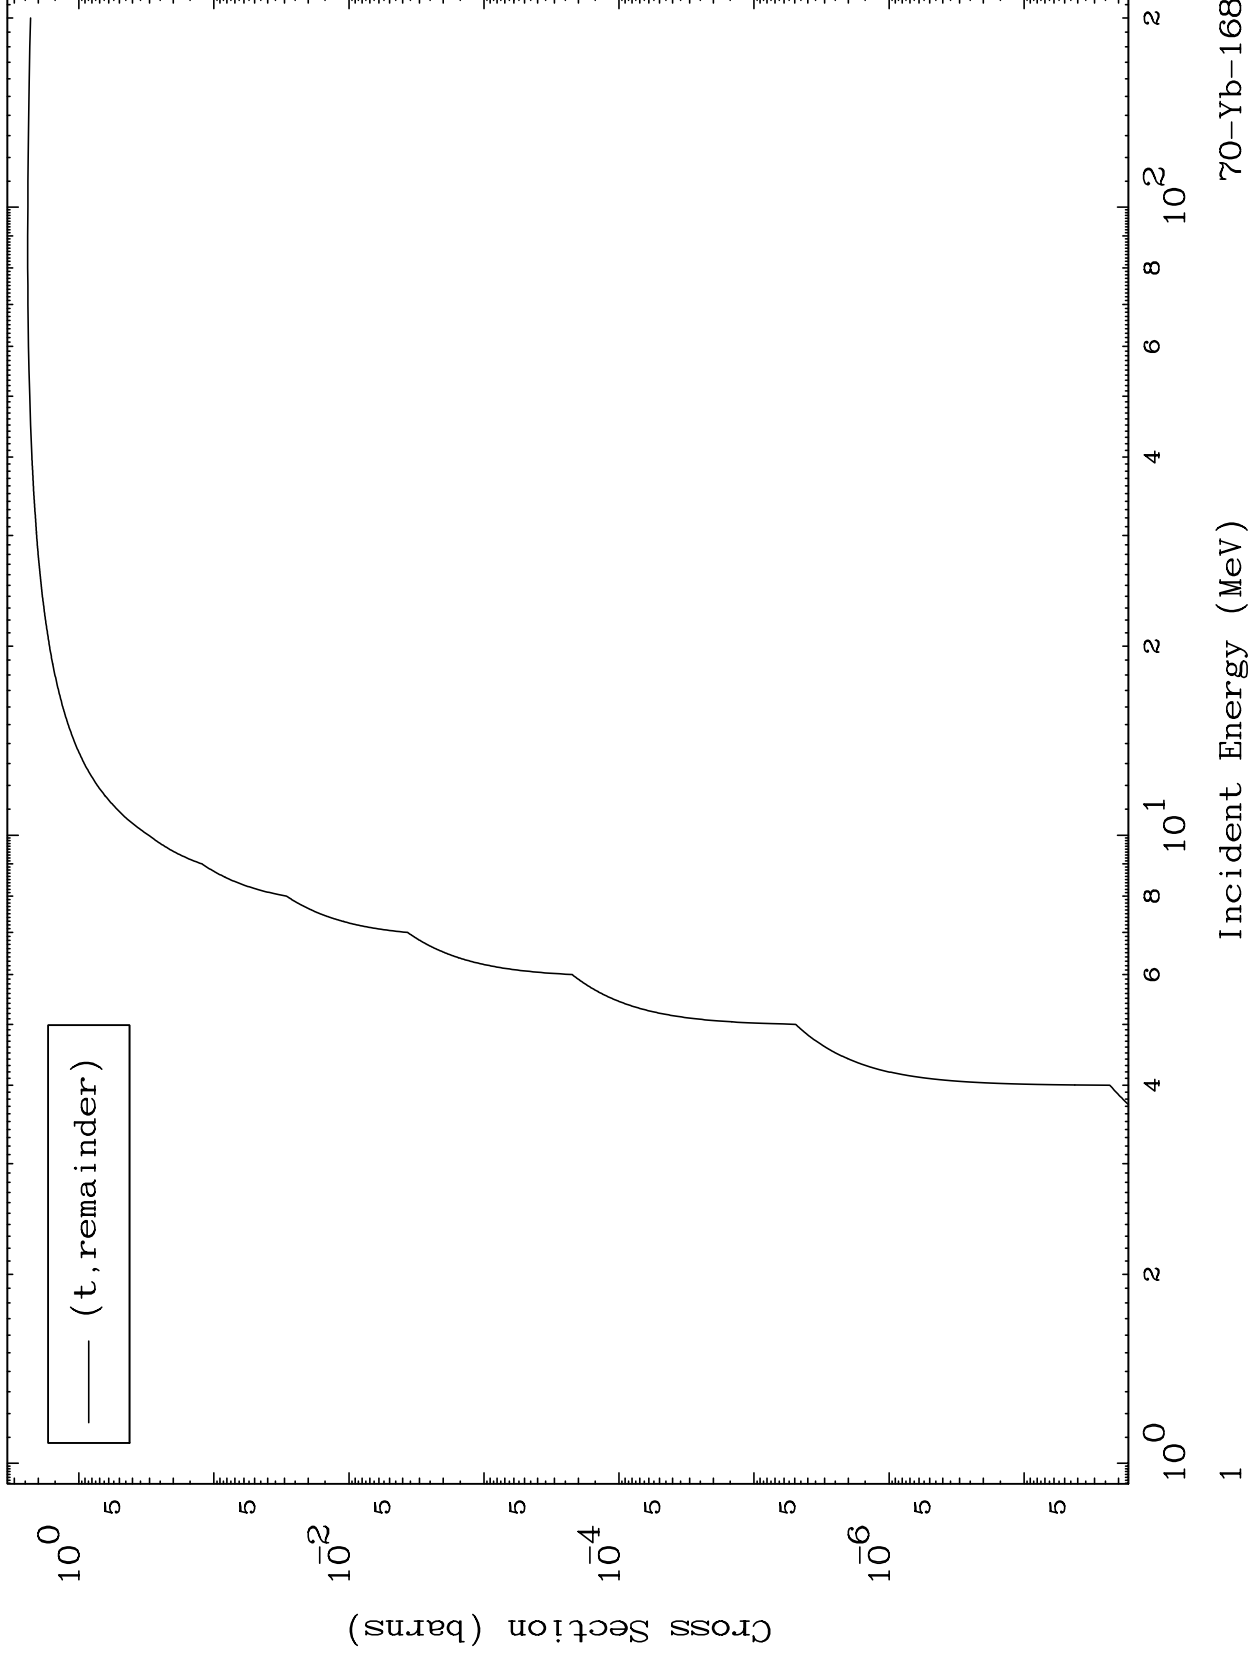

Press Mouse Button to Start

MAT 7025

Triton Major
0 Kelvin Cross Sections

70-Yb-168

70-Yb-168