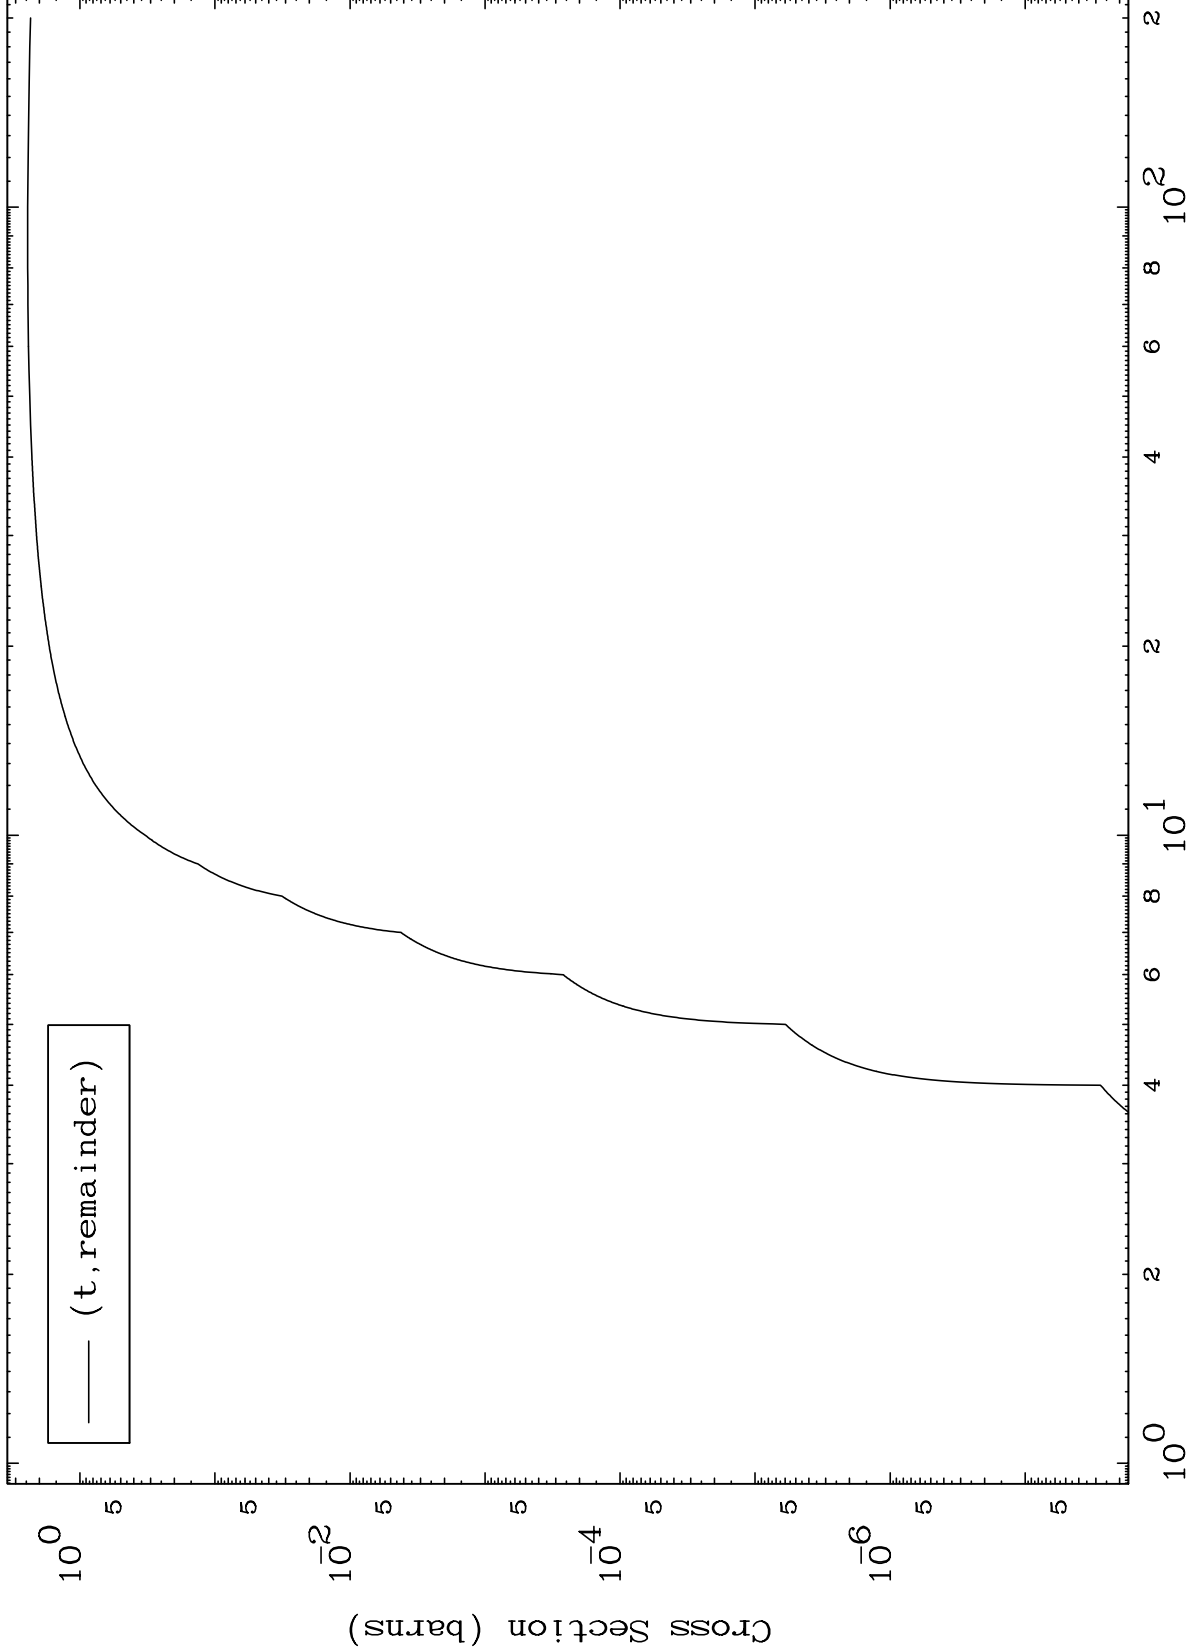

Press Mouse Button to Start

MAT 7043

Triton Major

70-Yb-174

0 Kelvin Cross Sections

(t, remainder)

Incident Energy (MeV)

70-Yb-174