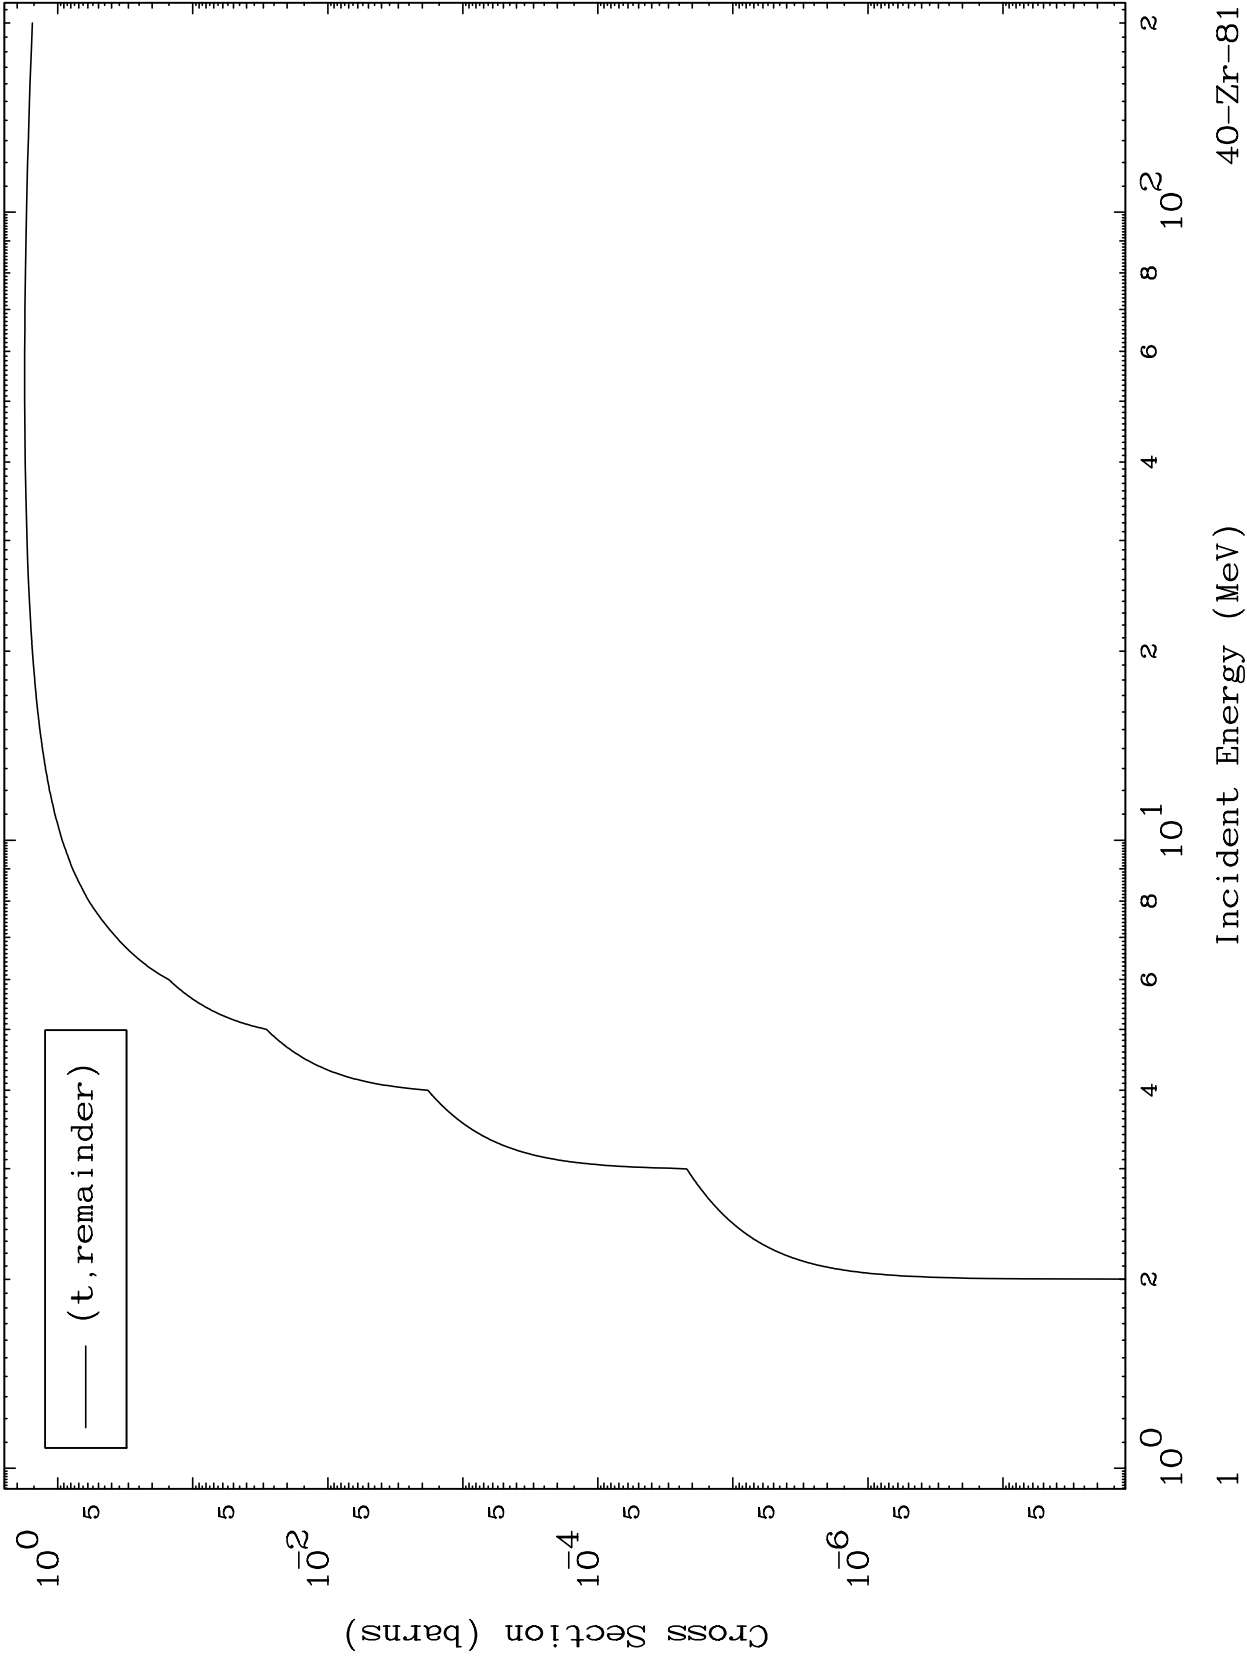

Press Mouse Button to Start

MAT 3998

Triton Major

40-Zr-81

0 Kelvin Cross Sections

(t, remainder)

Incident Energy (MeV)

40-Zr-81