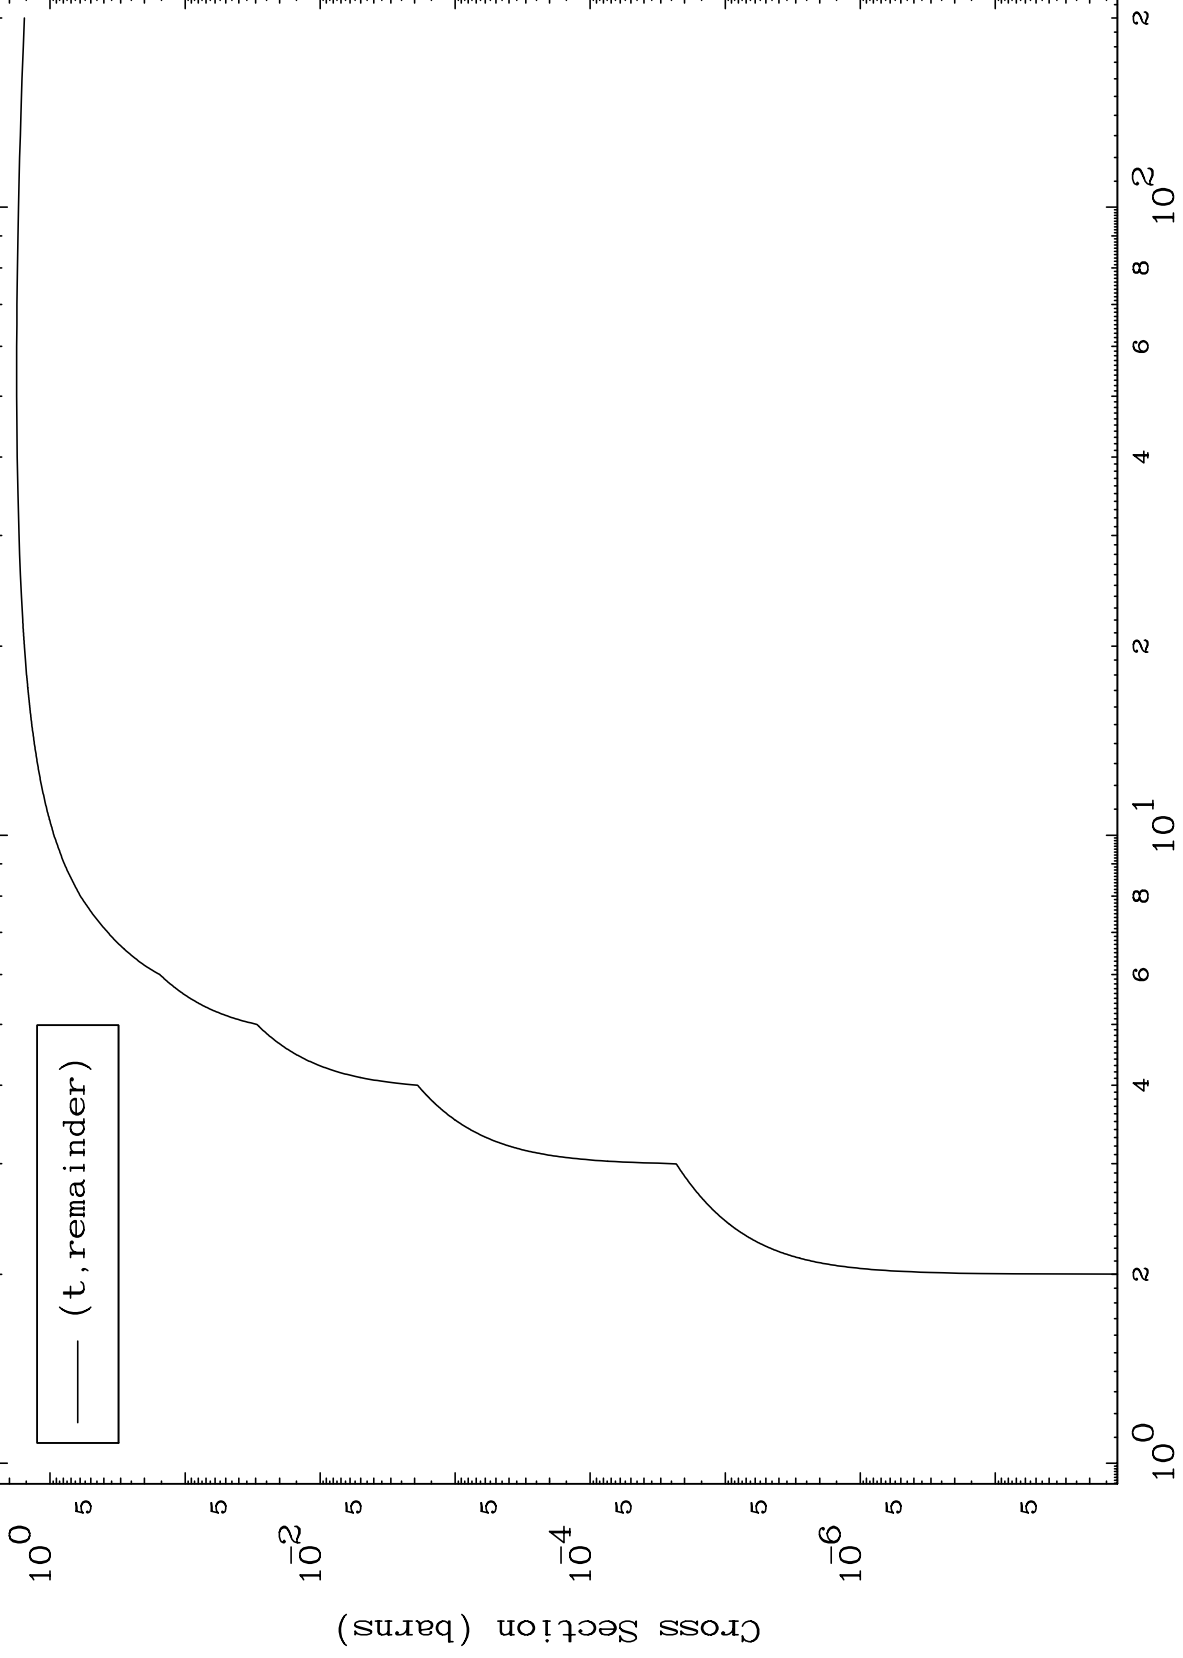

Press Mouse Button to Start

MAT 4001

Triton Major

40-Zr-82

0 Kelvin Cross Sections

Incident Energy (MeV)

40-Zr-82