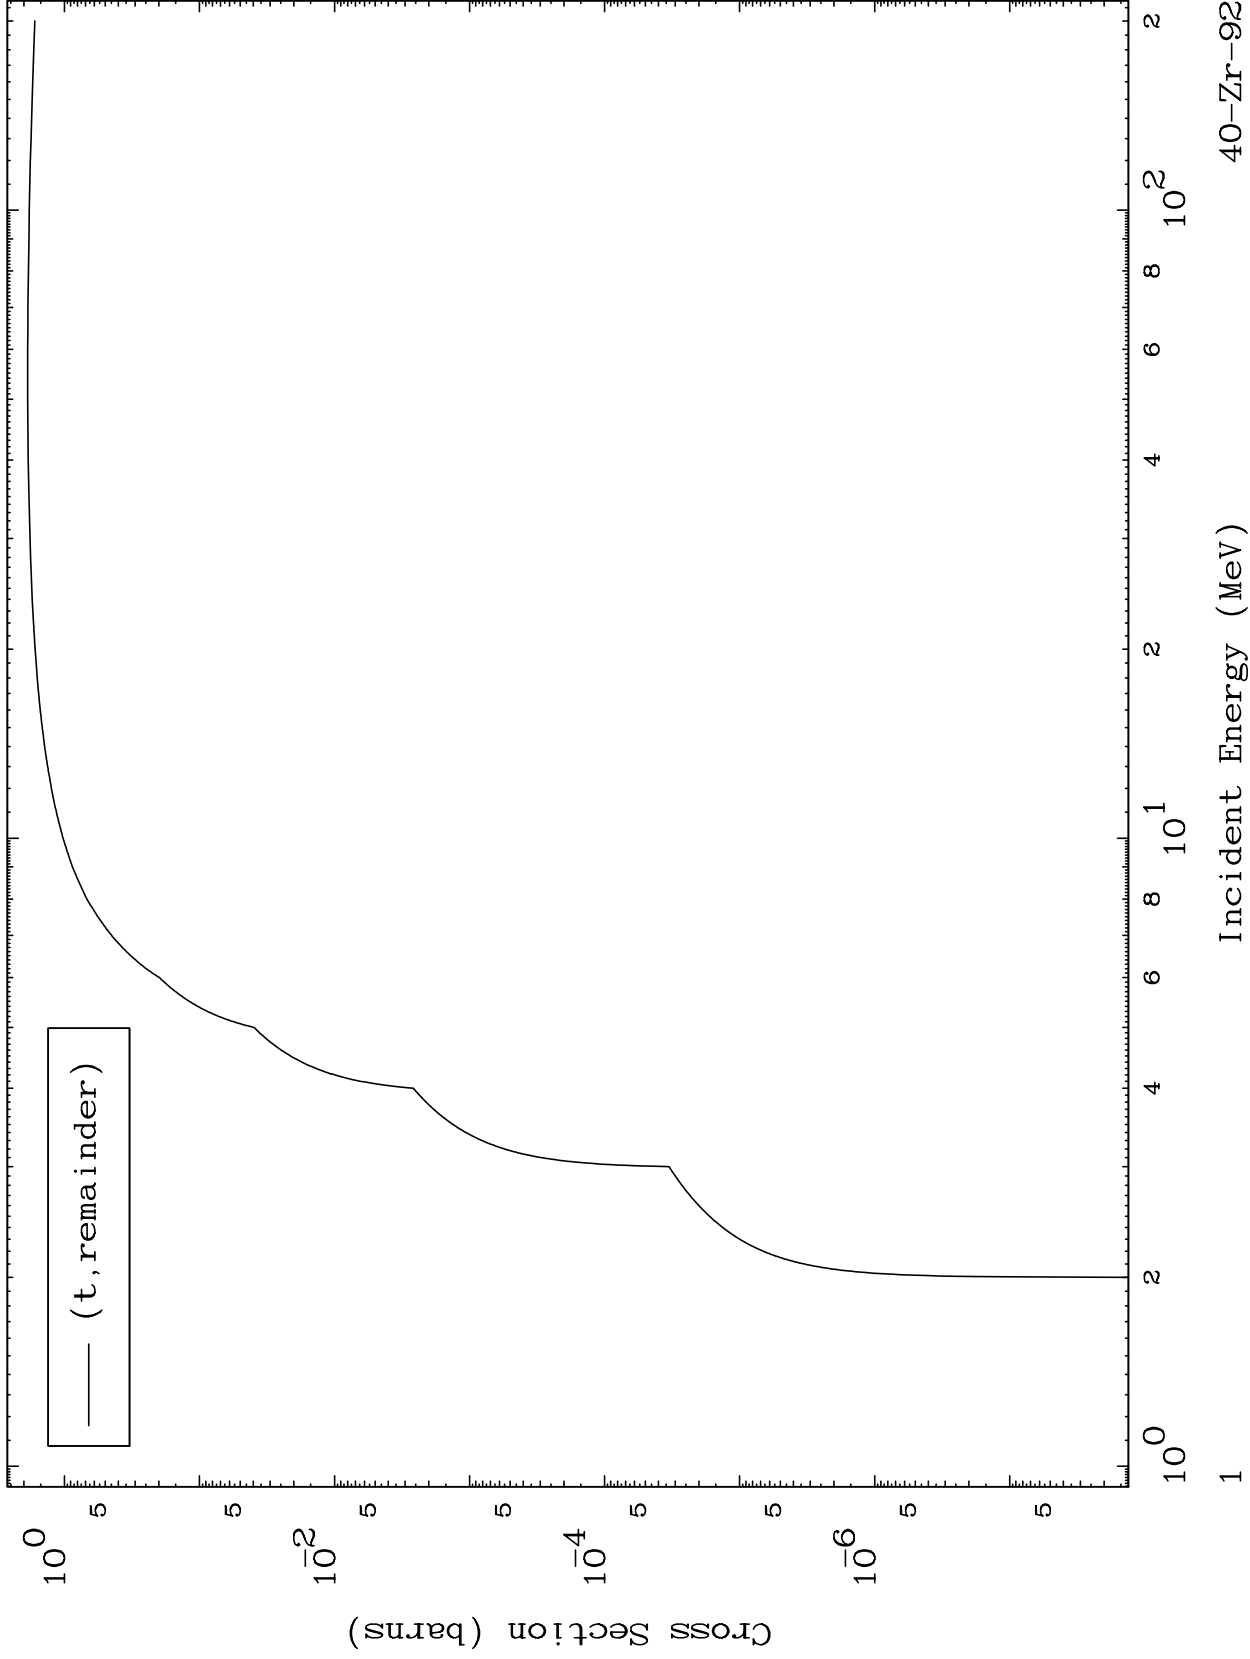

Press Mouse Button to Start

MAT 4031

Triton Major

40-Zr-92

0 Kelvin Cross Sections

40-Zr-92