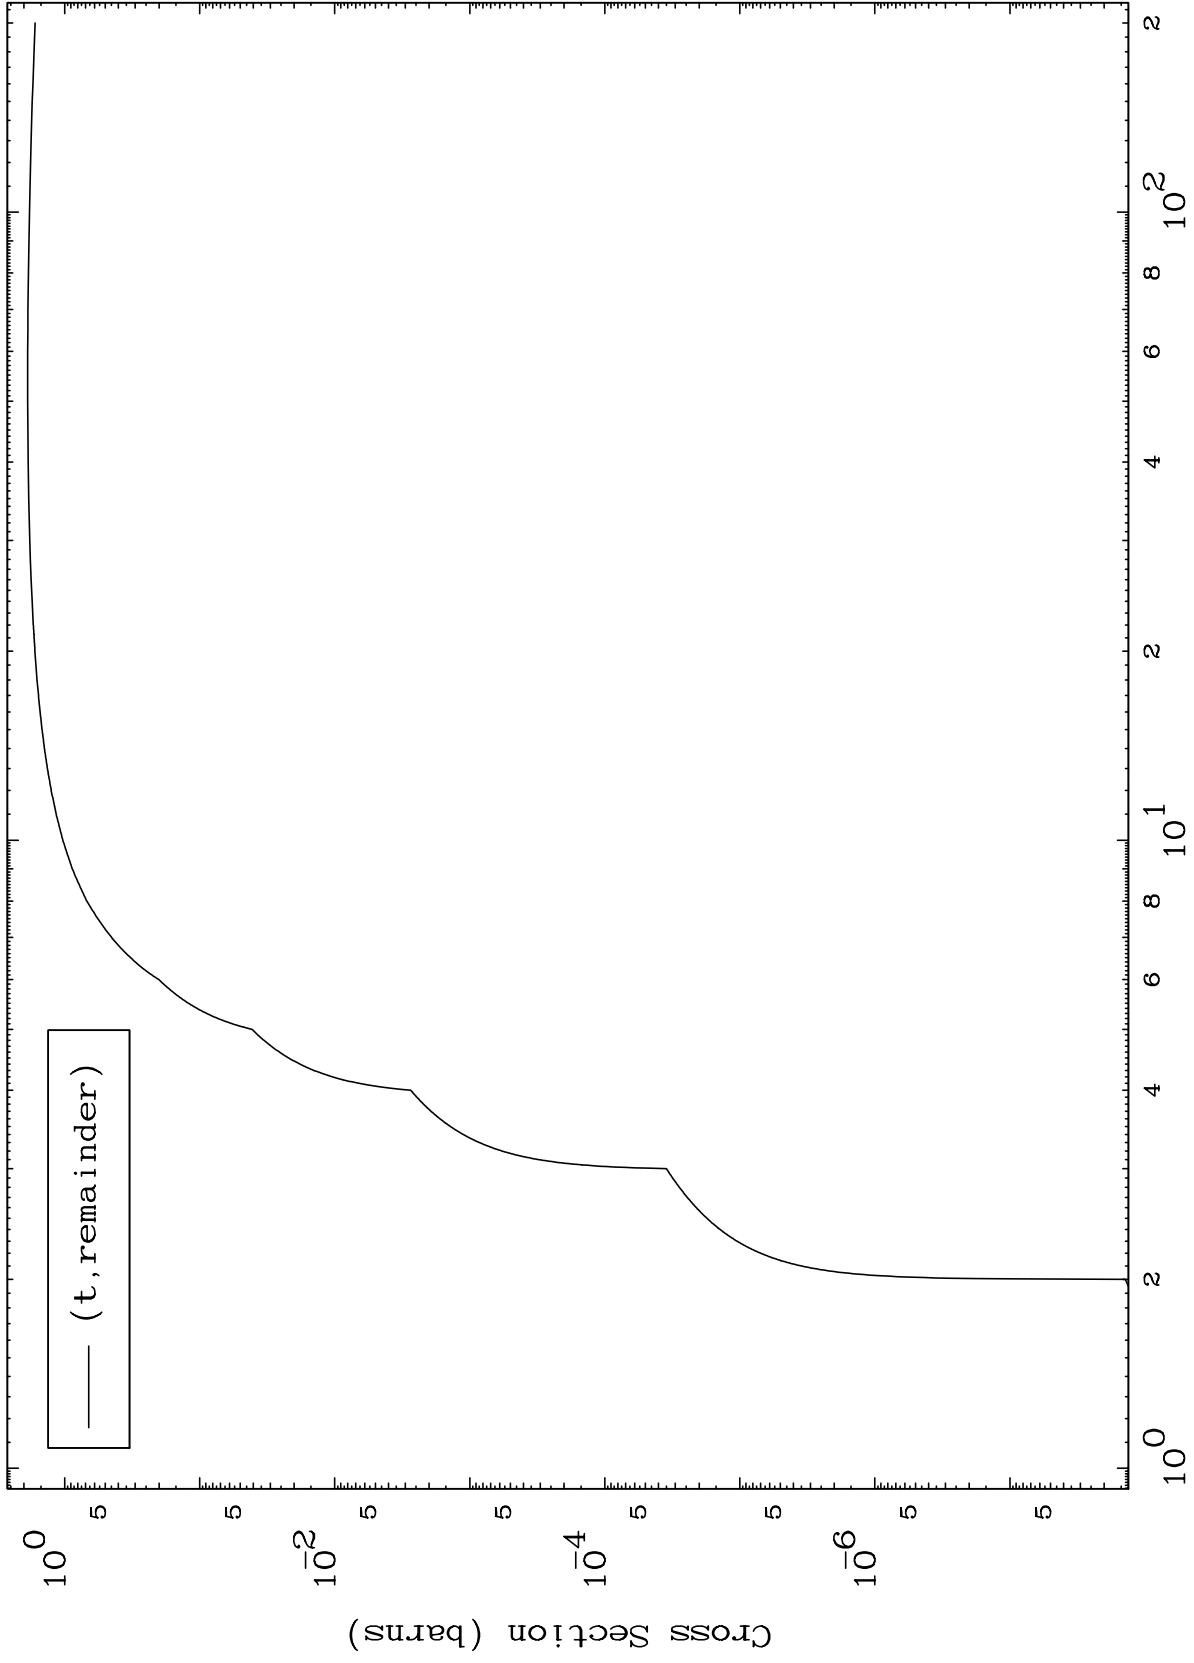

Press Mouse Button to Start

MAT 4034

Triton Major

40-Zr-93

0 Kelvin Cross Sections

Incident Energy (MeV)

40-Zr-93