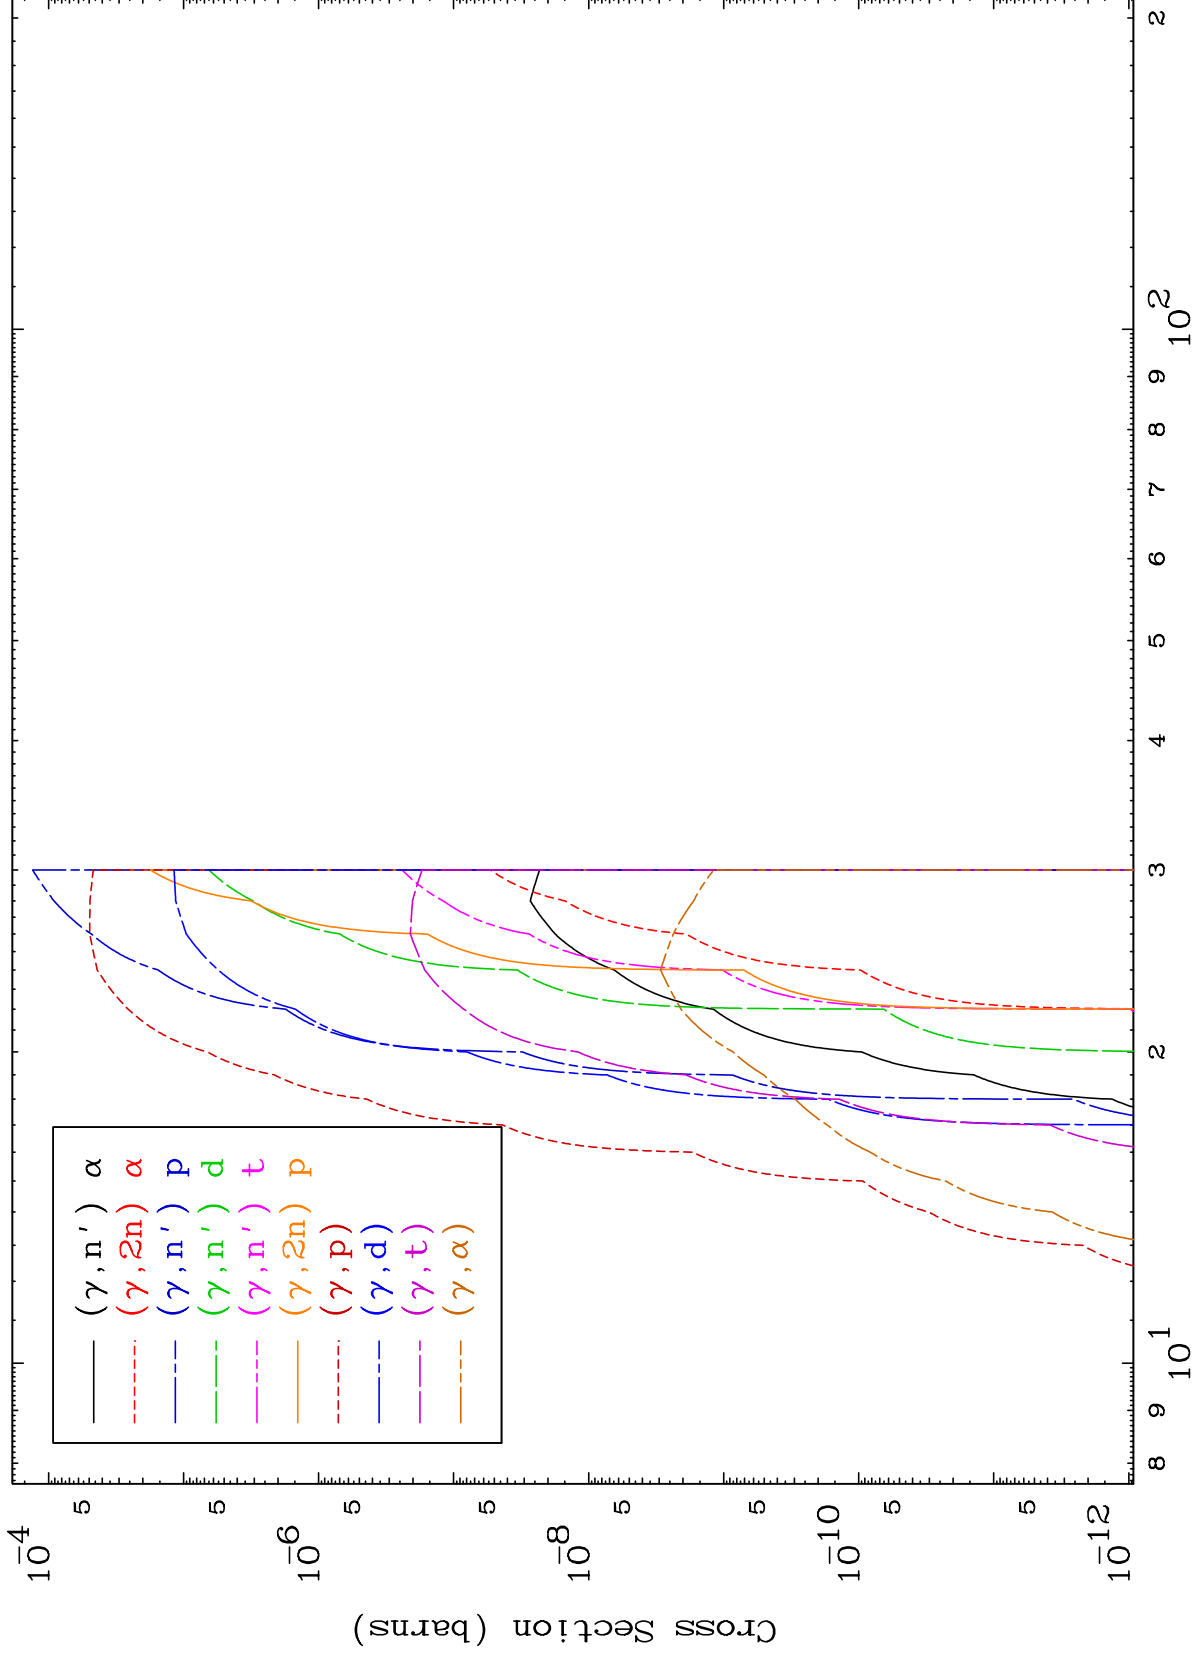

Press Mouse Button to Start

MAT 5961

Photon Major
0 Kelvin Cross Sections

59-Pr-153

0 Kelvin Cross Sections