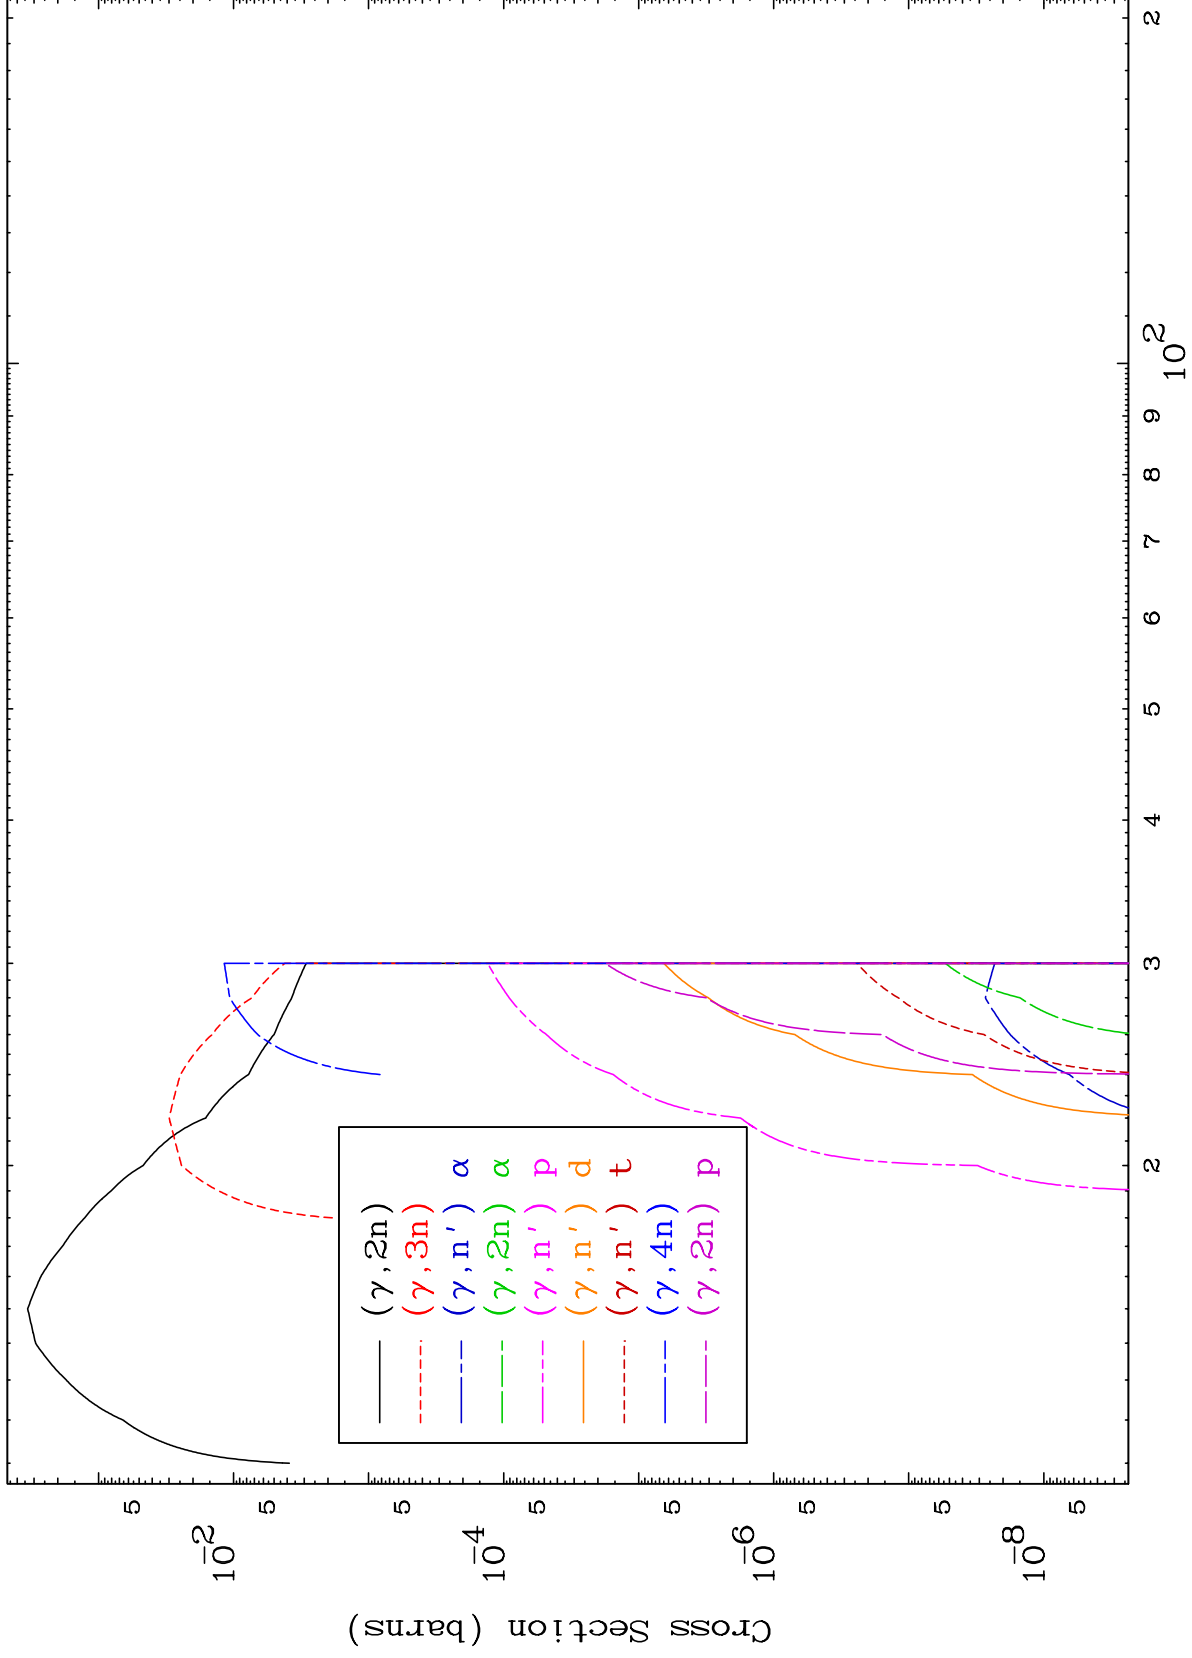

Press Mouse Button to Start

MAT 5961

Photon Major
0 Kelvin Cross Sections

59-Pr-153

0 Kelvin Cross Sections