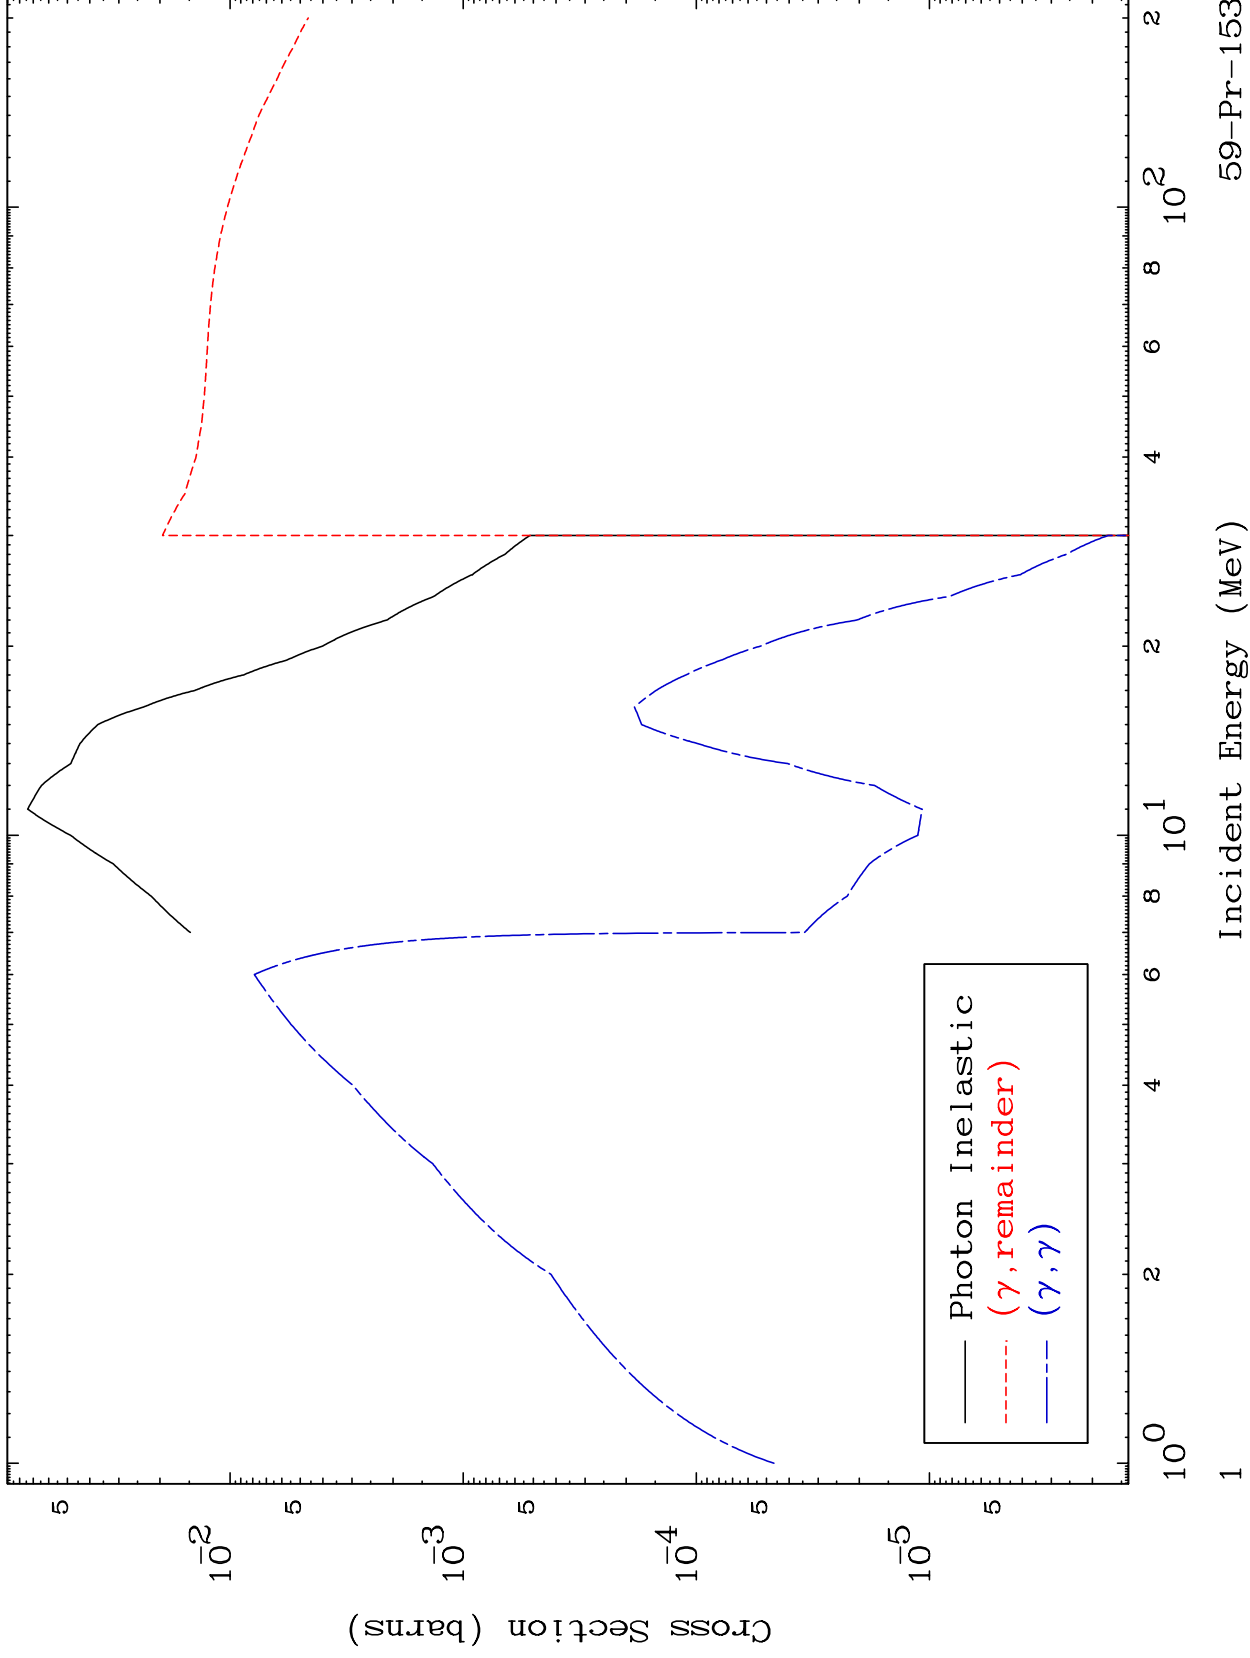

Press Mouse Button to Start

MAT 5961

Photon Major
0 Kelvin Cross Sections

59-Pr-153

0 Kelvin Cross Sections