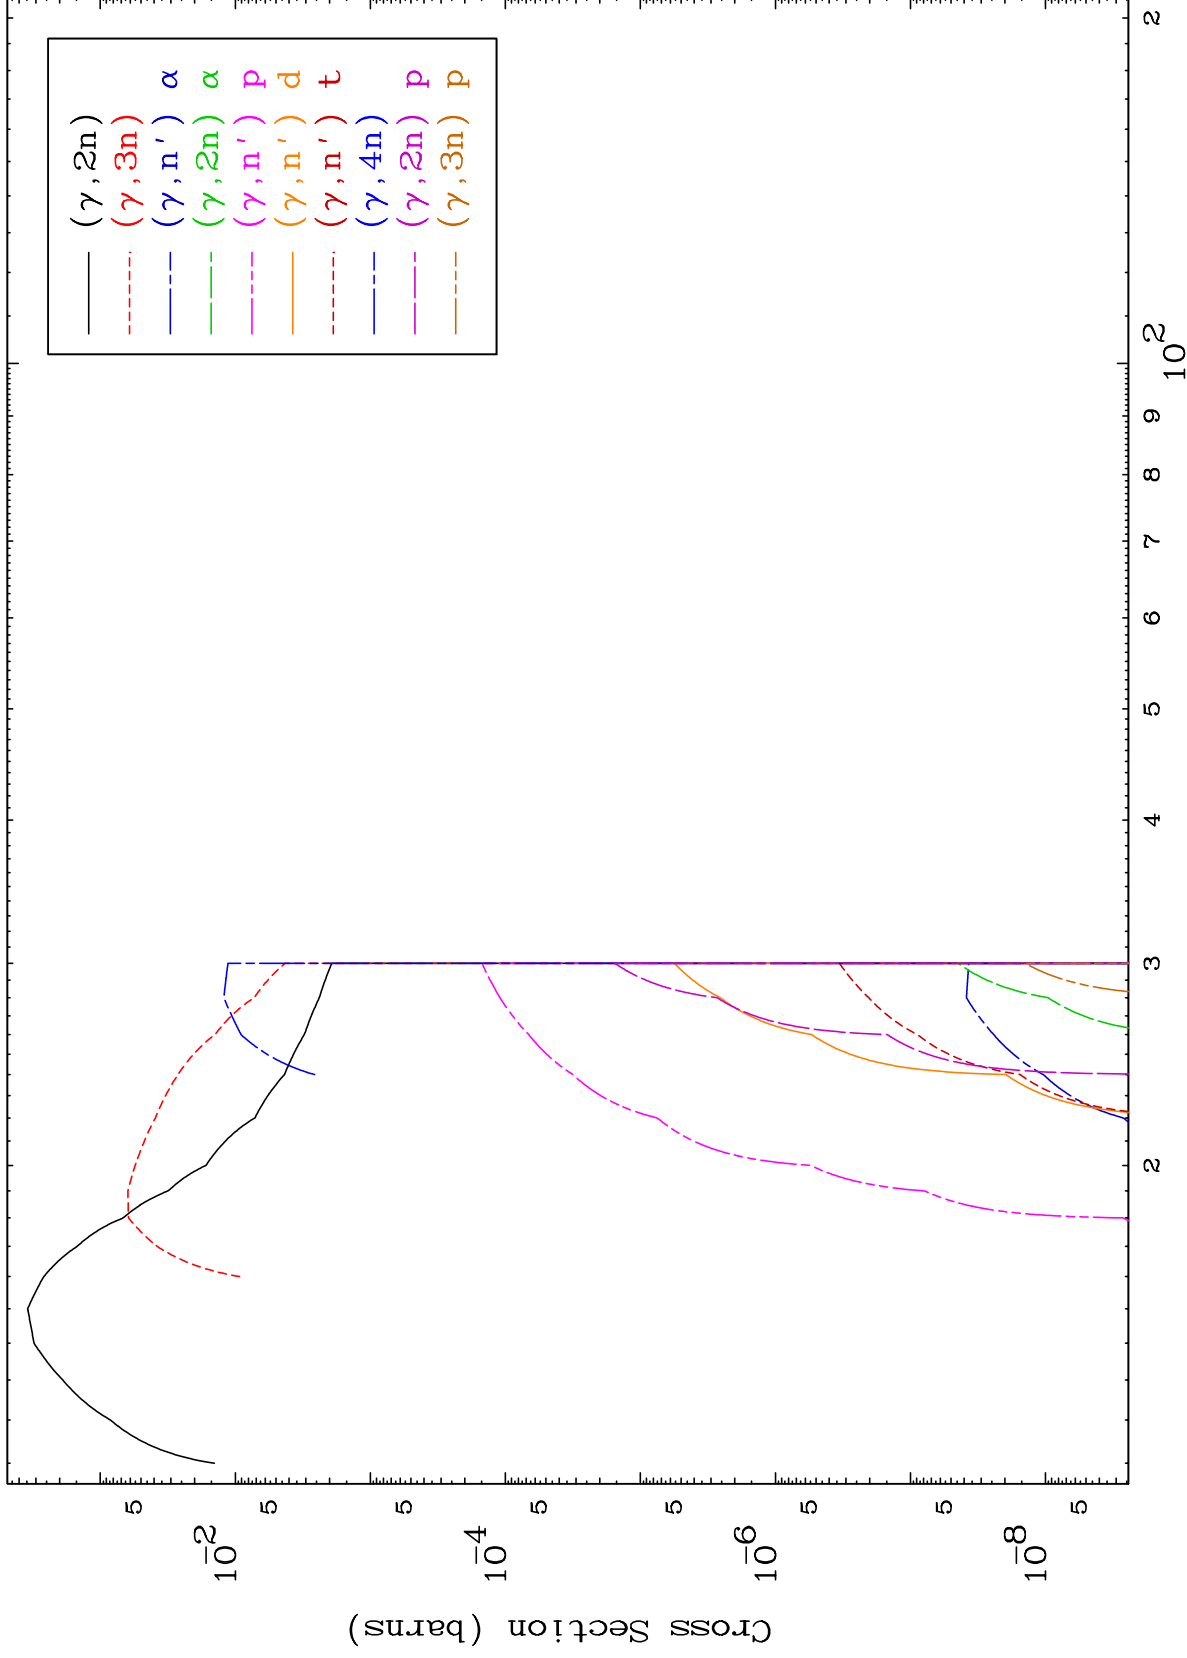

Press Mouse Button to Start

0 Kelvin Cross Sections