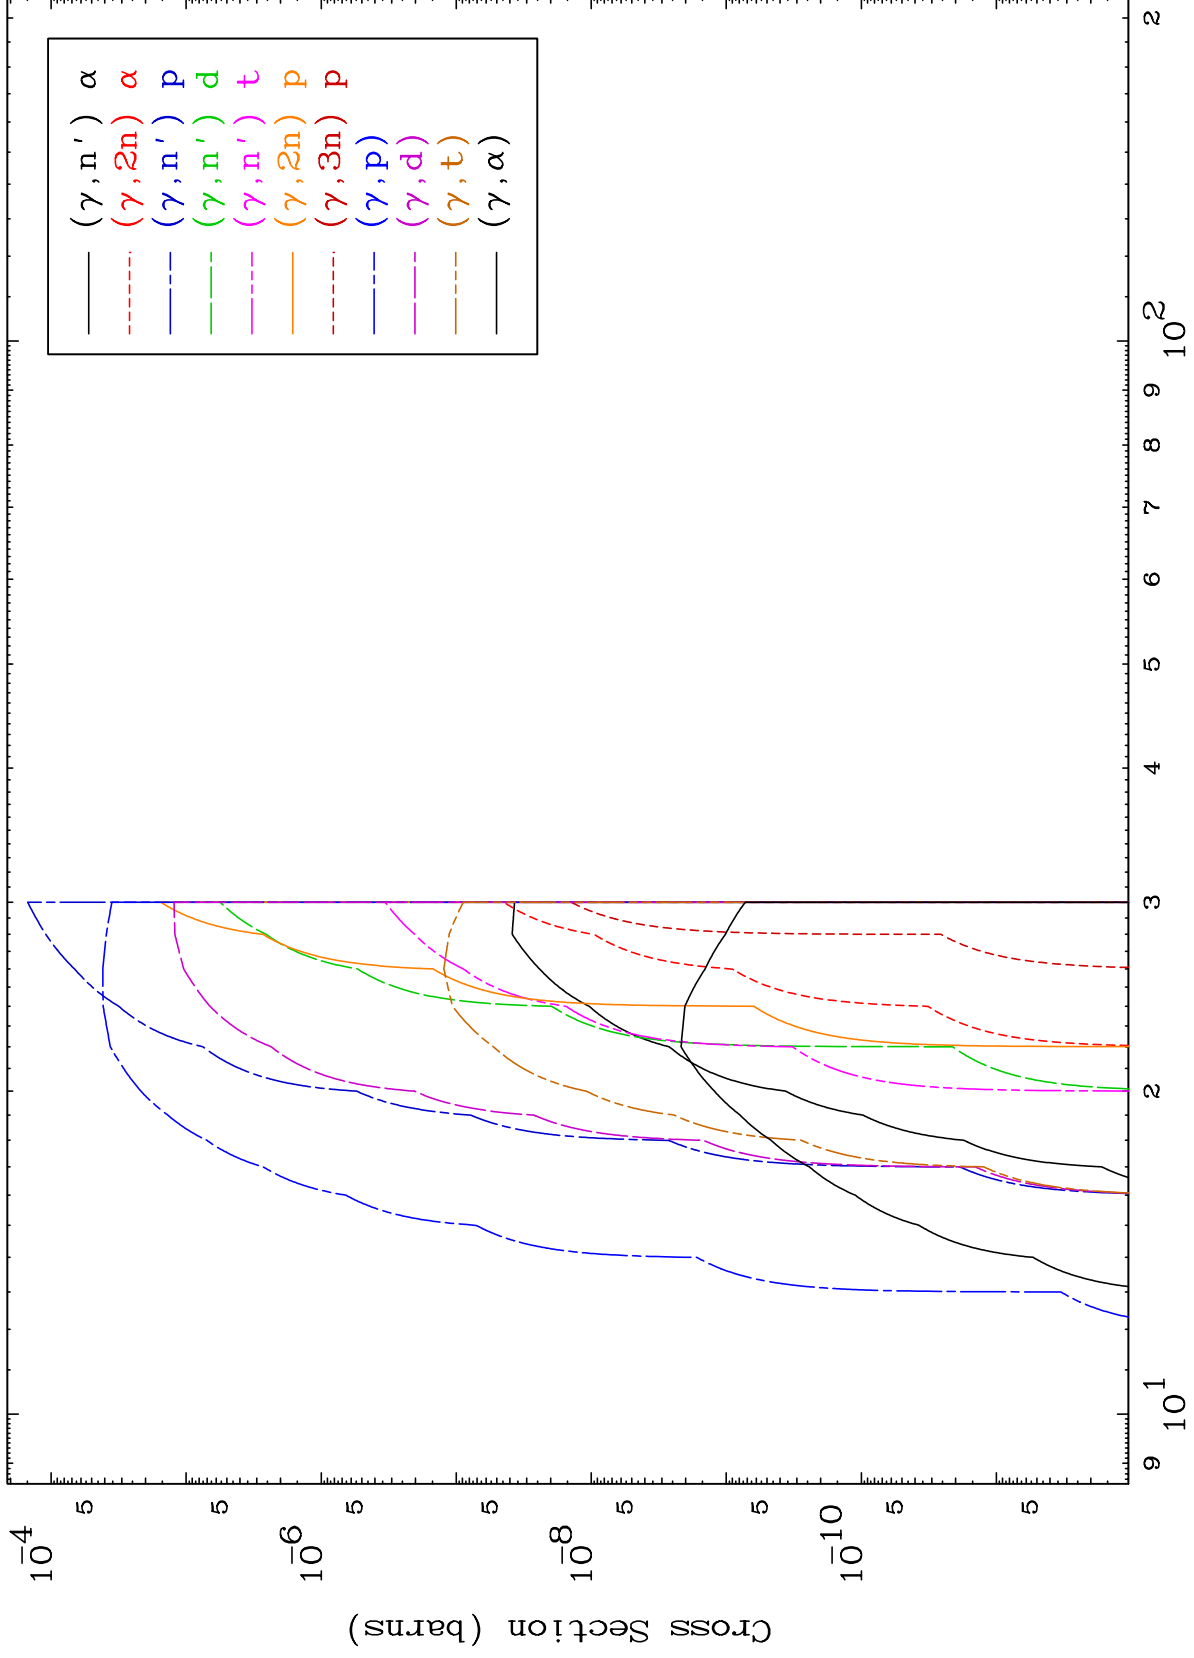

Press Mouse Button to Start

0 Kelvin Cross Sections