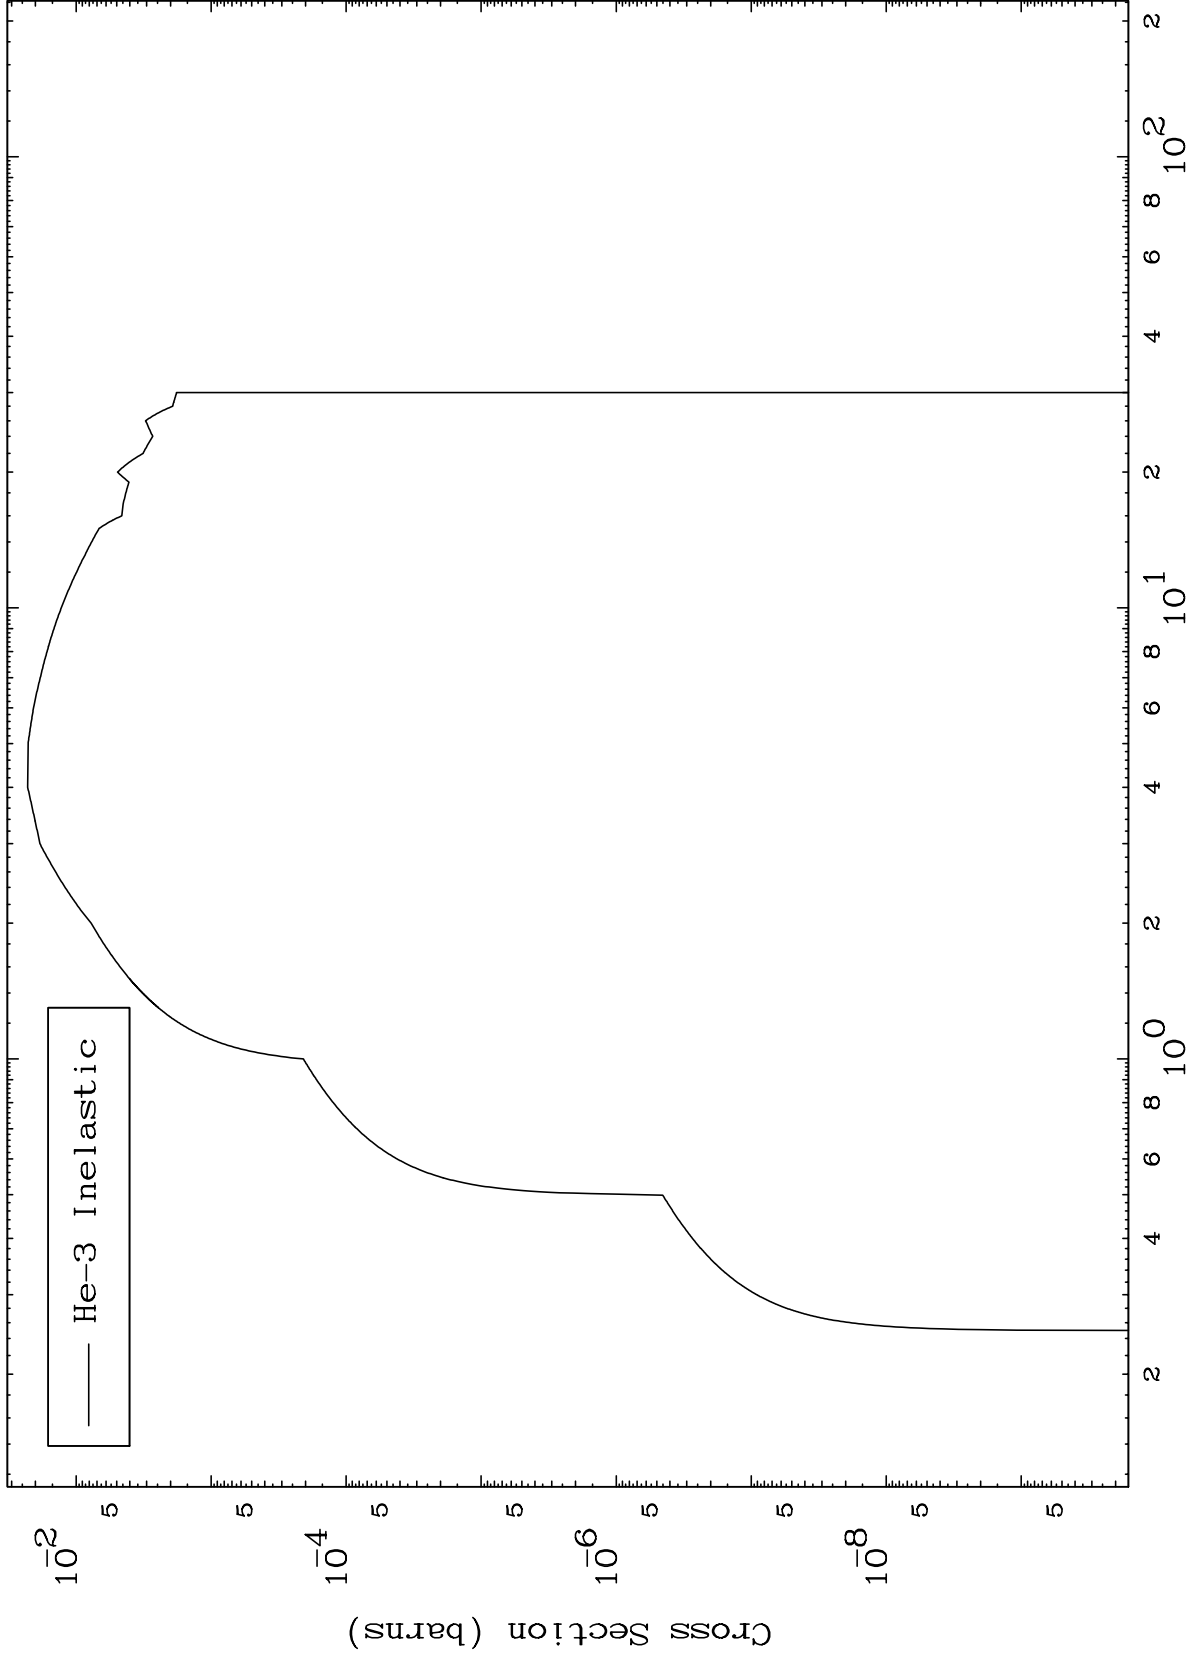

Press Mouse Button to Start

MAT 528

He-3 Major

5-B -11

(He-3, n') Level
0 Kelvin Cross Sections

0 Kelvin Cross Sections