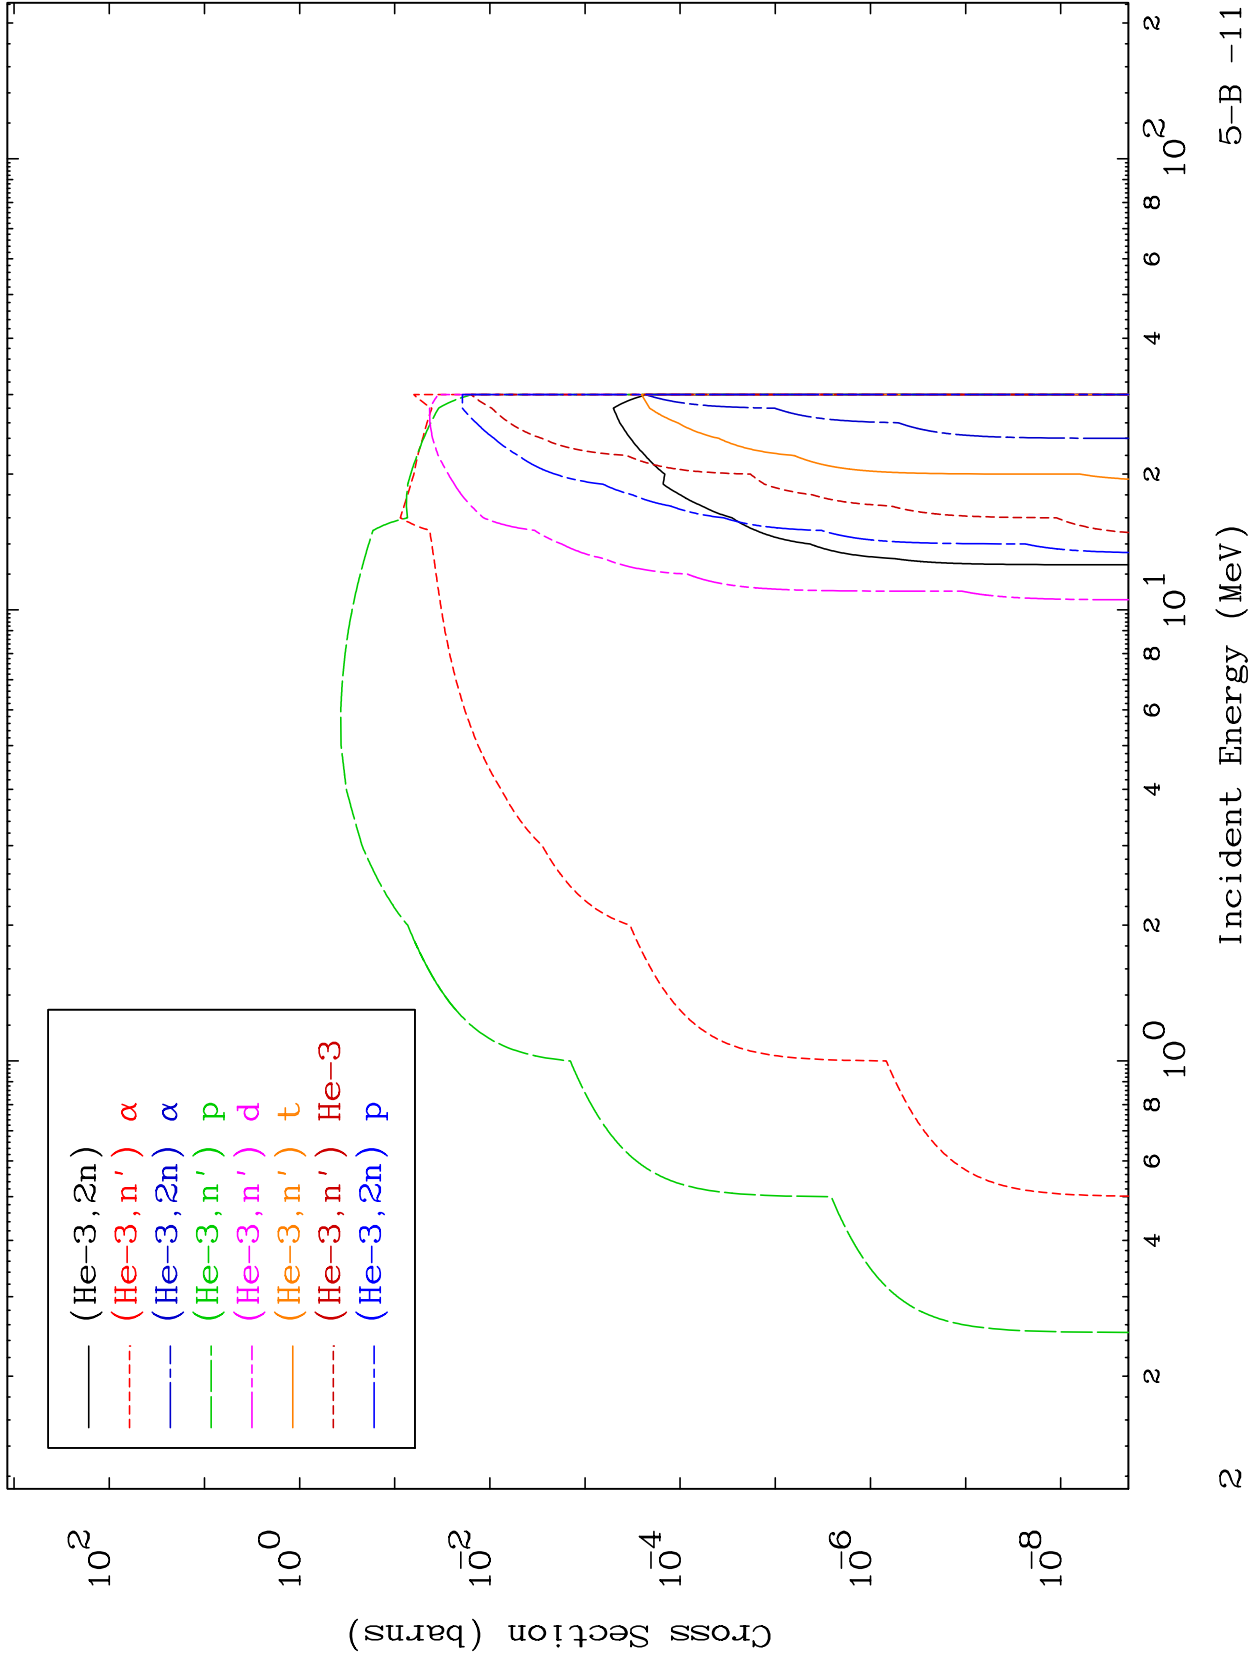

Press Mouse Button to Start

MAT 528

He-3 Major

5-B -11

(He-3, n') Level
0 Kelvin Cross Sections

0 Kelvin Cross Sections