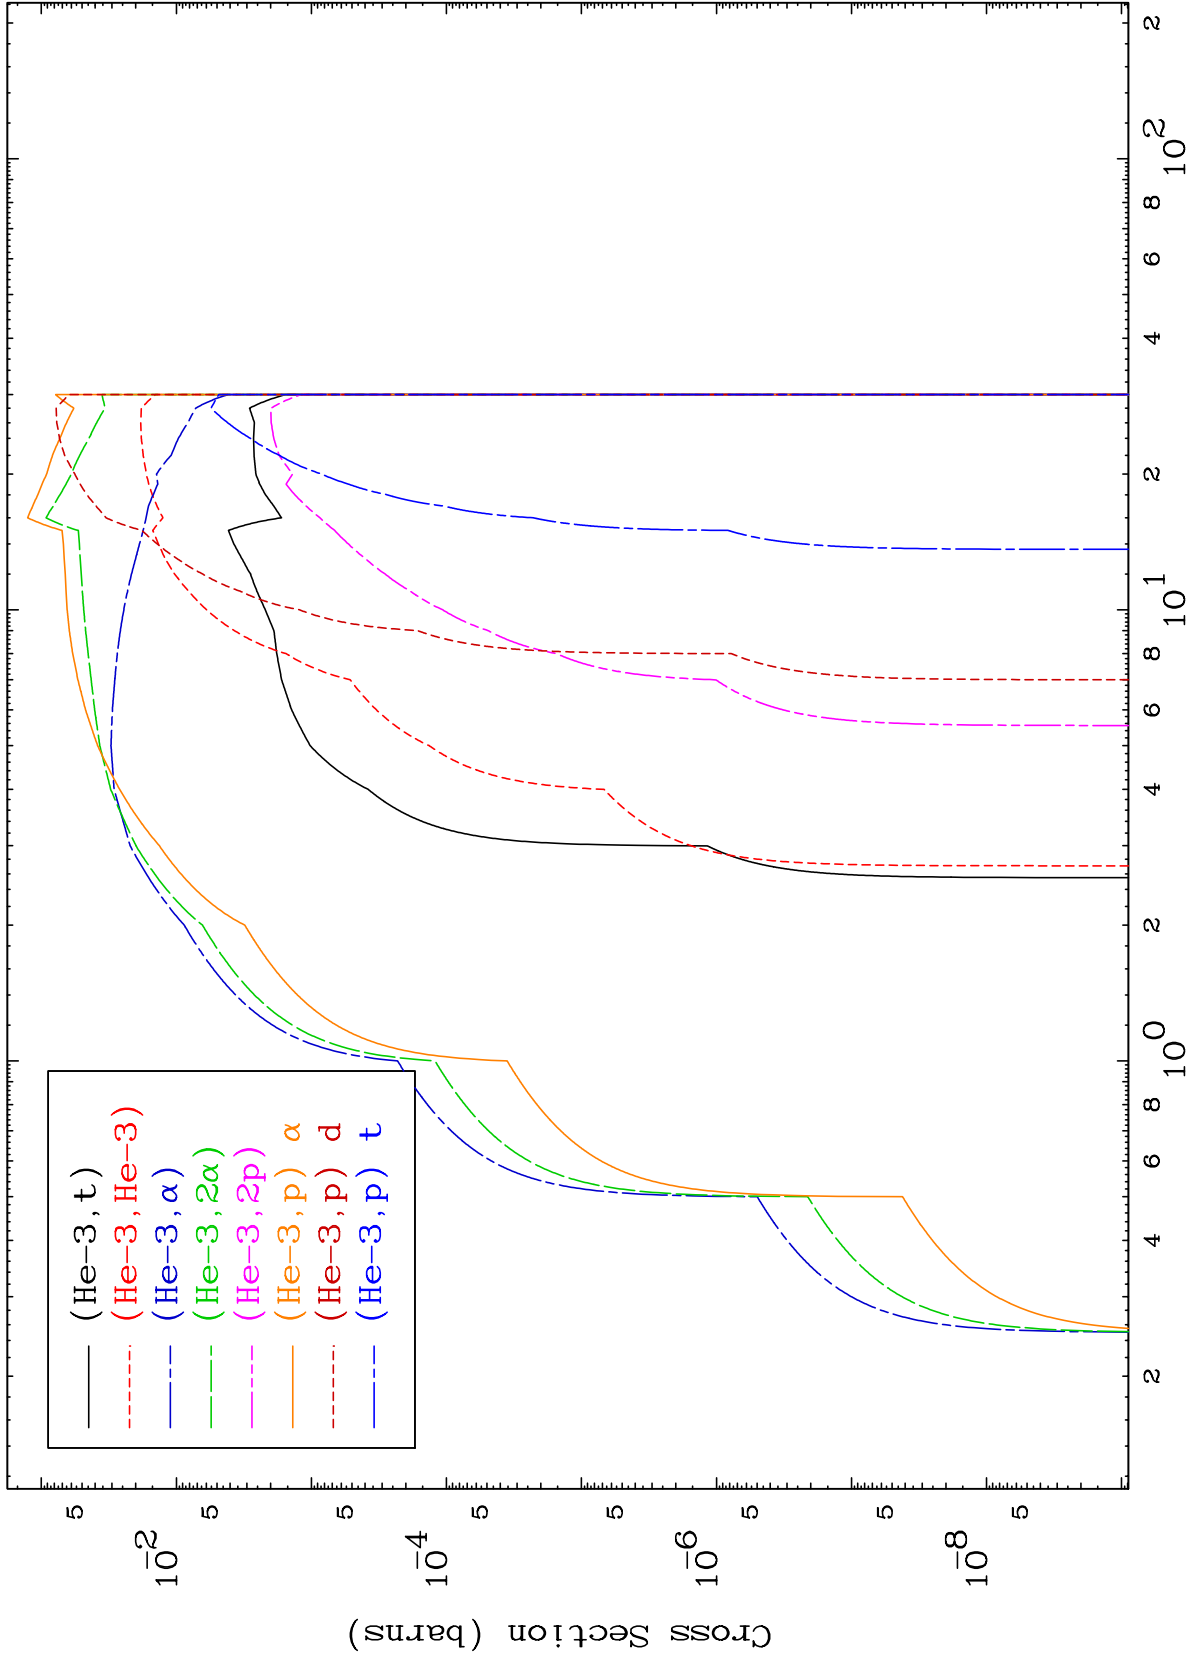

Press Mouse Button to Start

MAT 528

He-3 Major

5-B -11

(He-3, n') Level
0 Kelvin Cross Sections

0 Kelvin Cross Sections