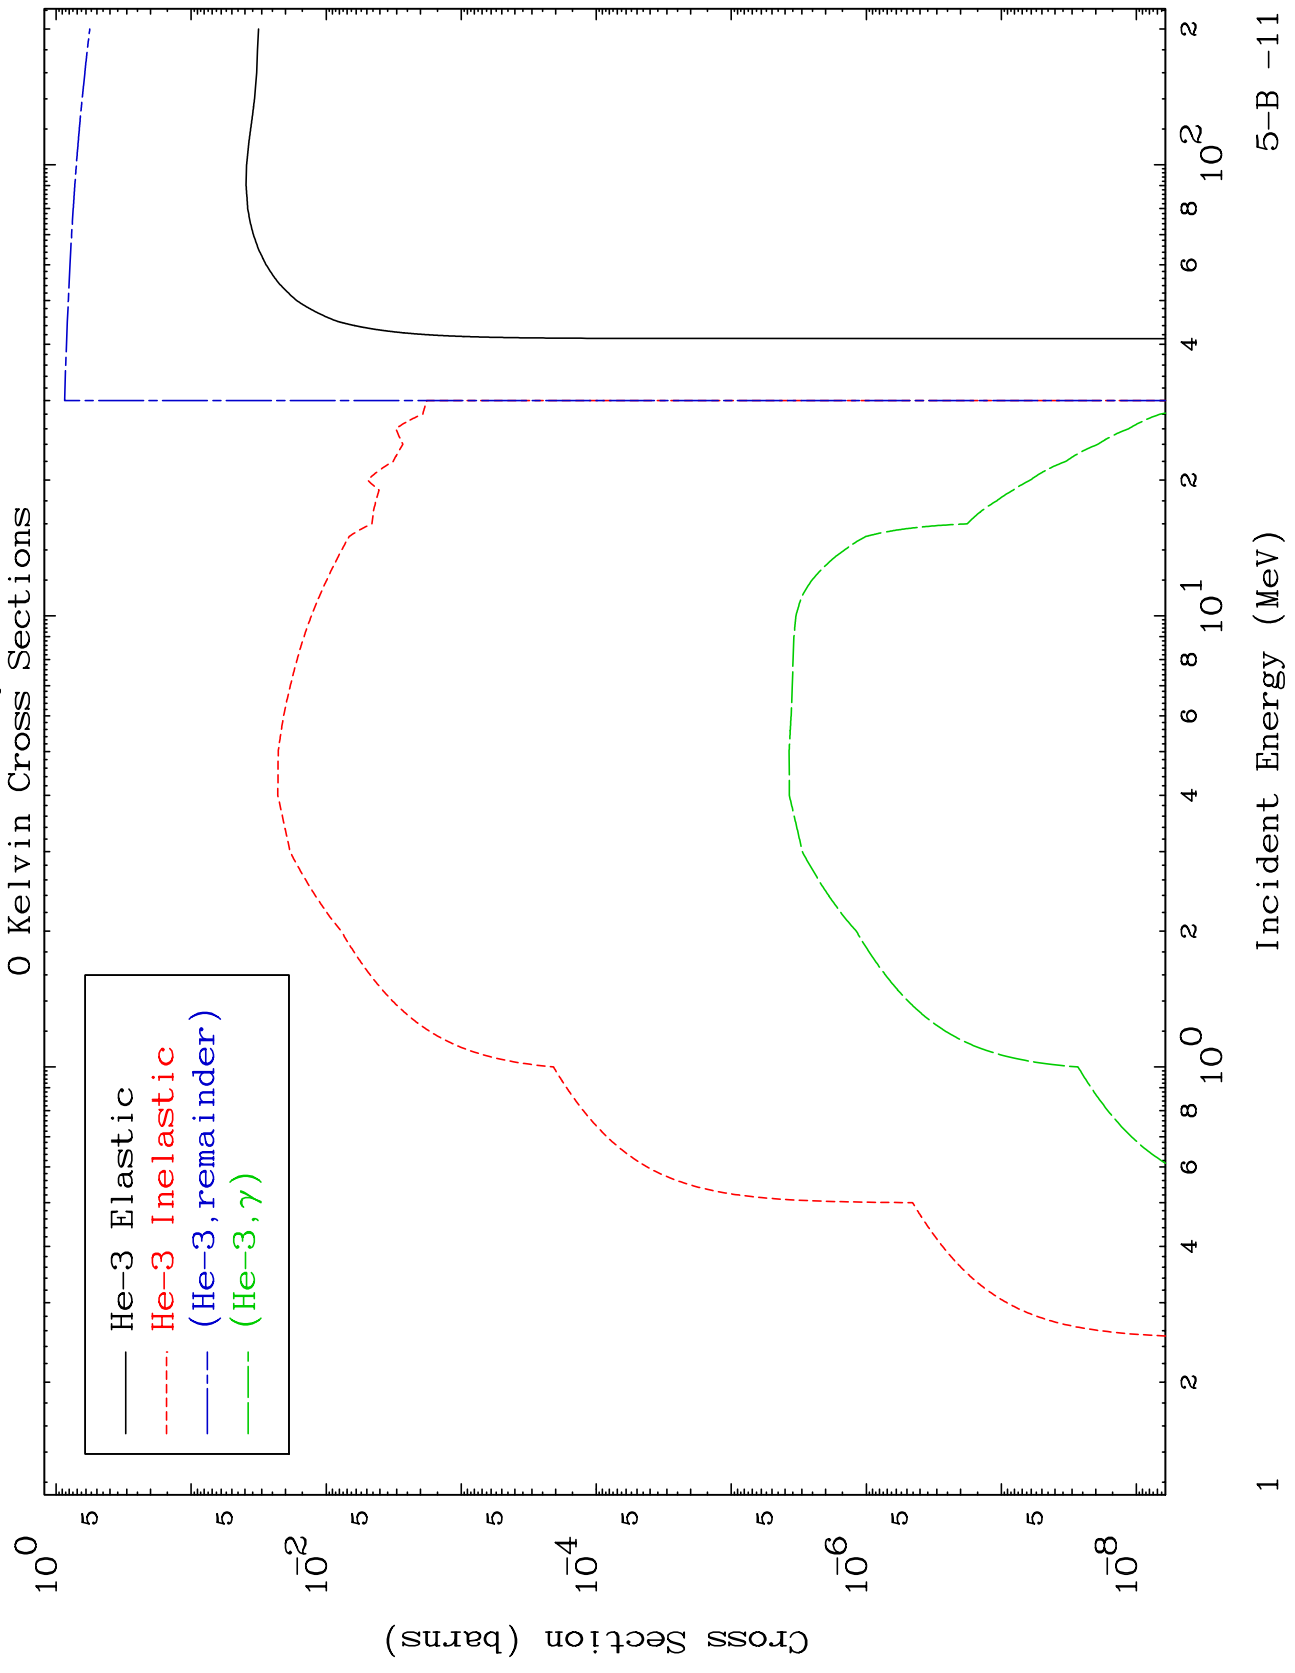

Press Mouse Button to Start

MAT 528

He-3 Major

5-B -11

(He-3, n') Level
0 Kelvin Cross Sections

0 Kelvin Cross Sections