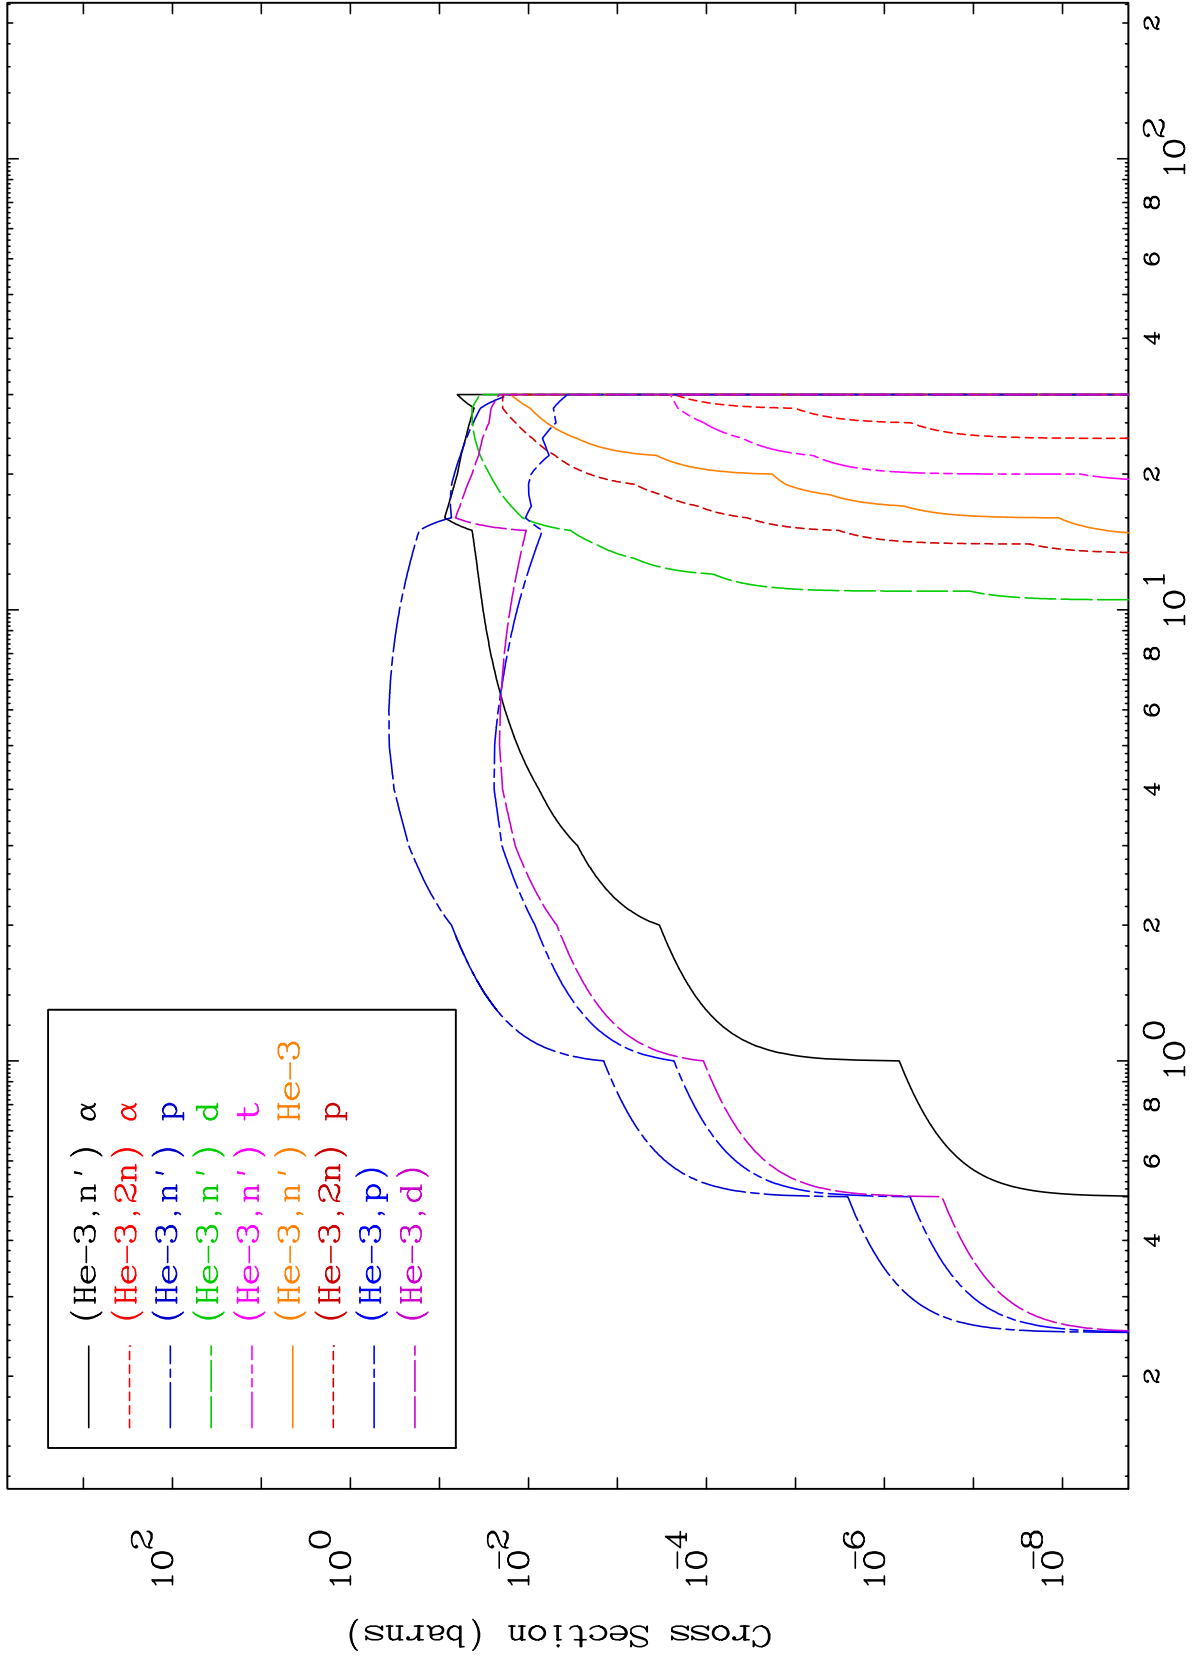

Press Mouse Button to Start

MAT 528

He-3 Major

5-B -11

(He-3, n') Level
0 Kelvin Cross Sections

0 Kelvin Cross Sections