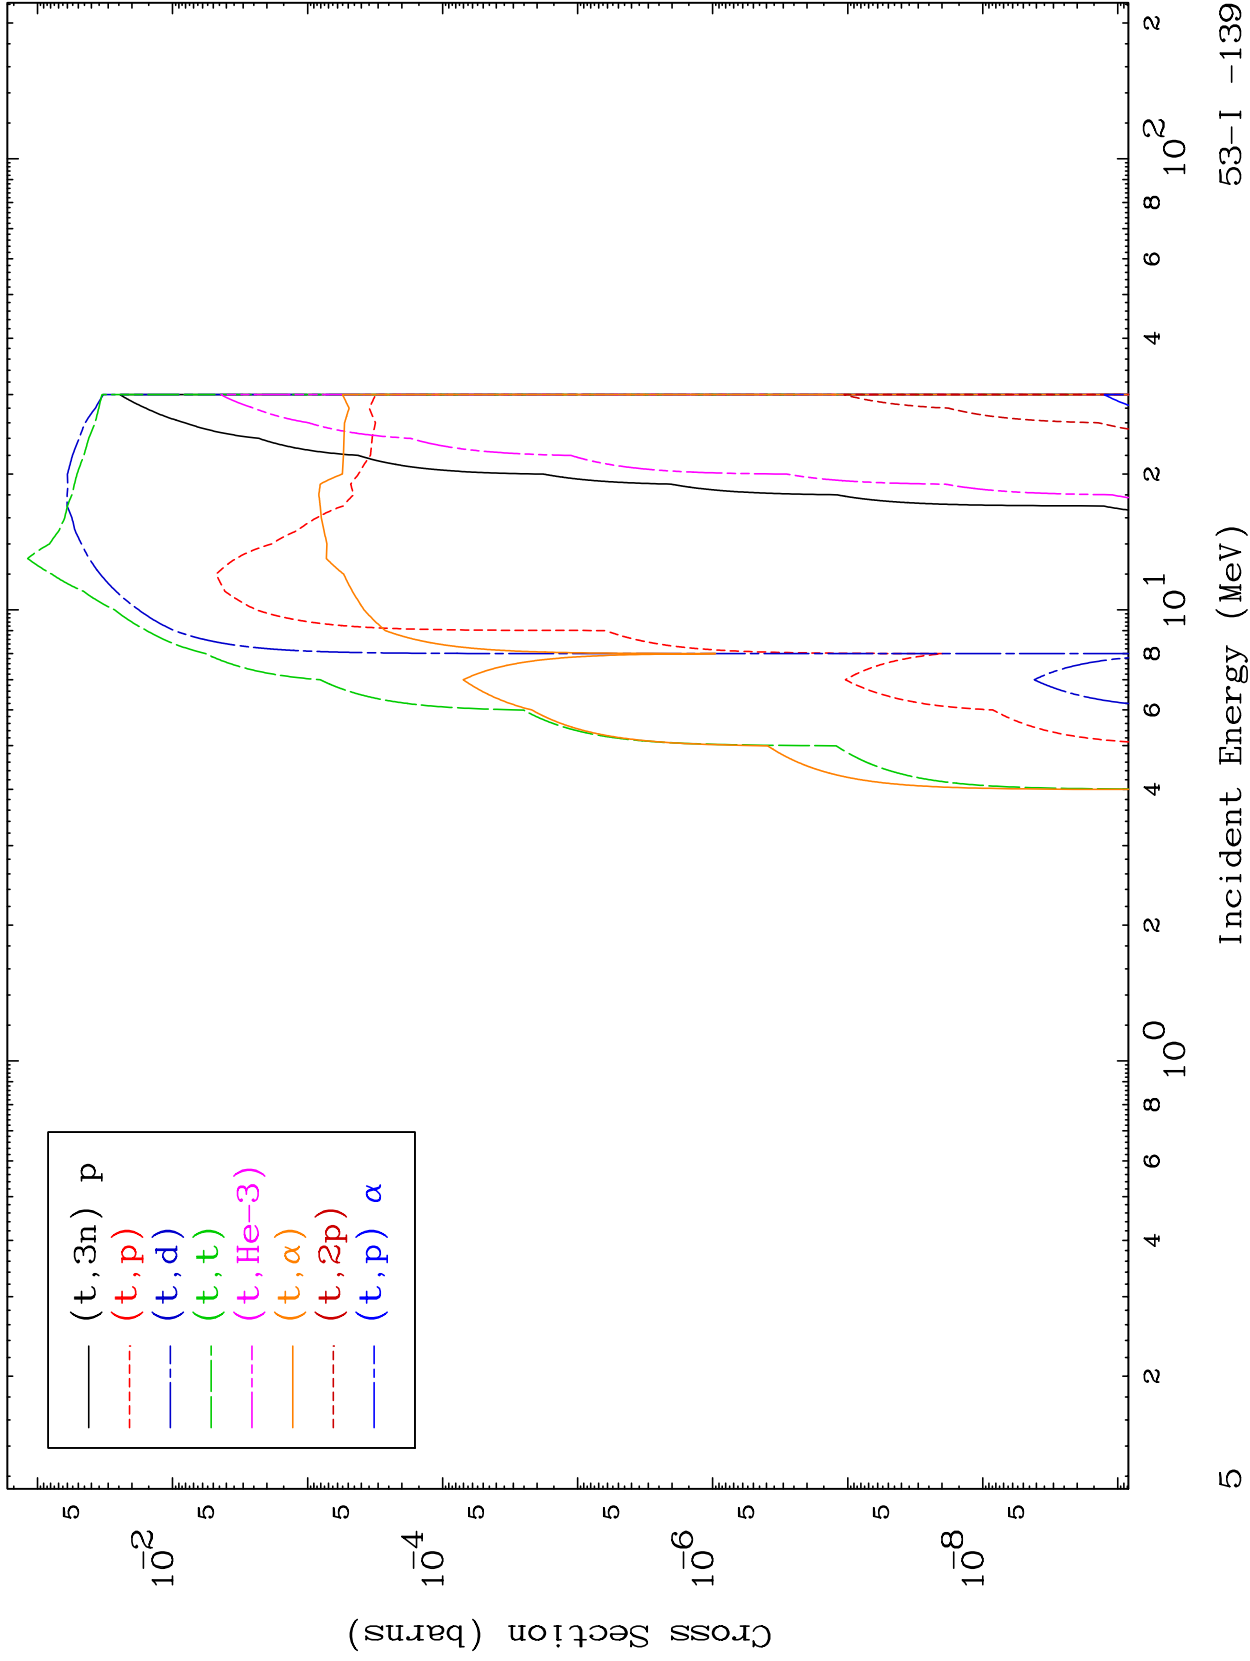

Press Mouse Button to Start

MAT 5361

Triton Major  
0 Kelvin Cross Sections

53-I -139

(t,  $\alpha$ ) Levels  
0 Kelvin Cross Sections