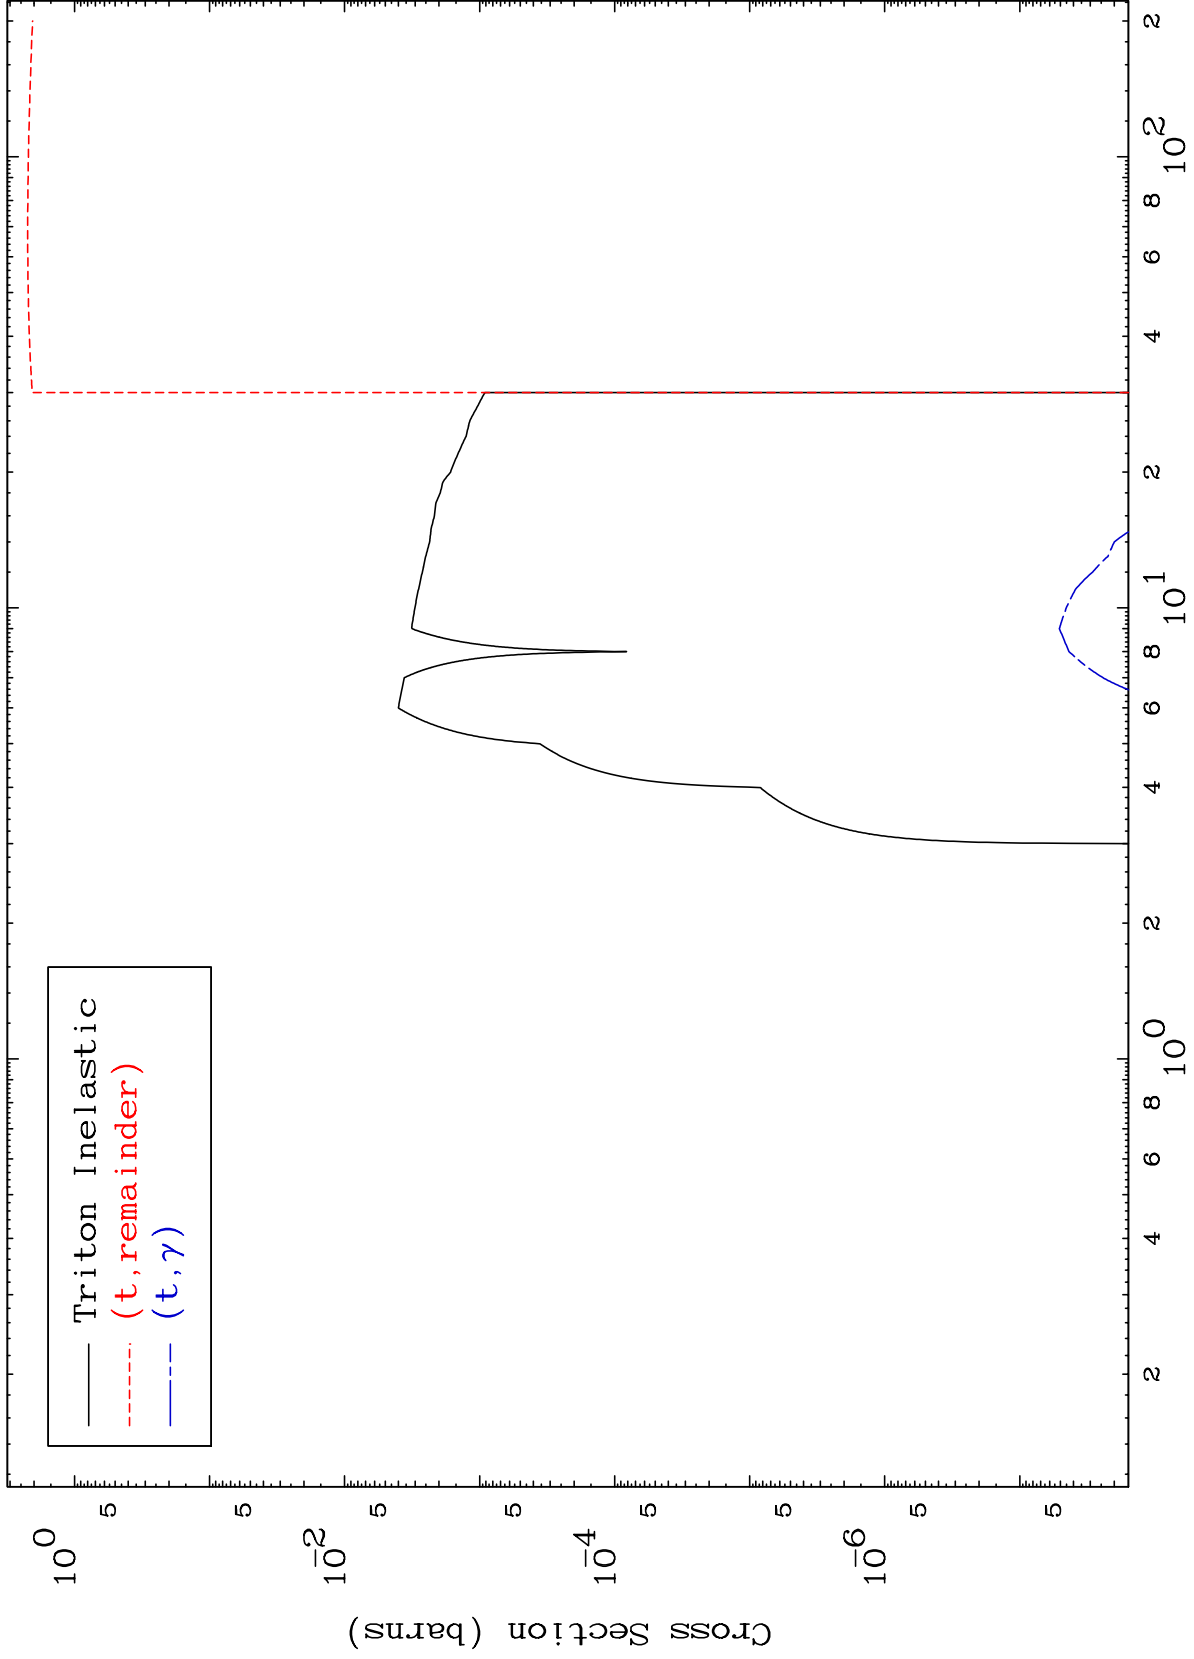

Press Mouse Button to Start

MAT 5361

Triton Major  
0 Kelvin Cross Sections

53-I -139

(t,  $\alpha$ ) Levels  
0 Kelvin Cross Sections