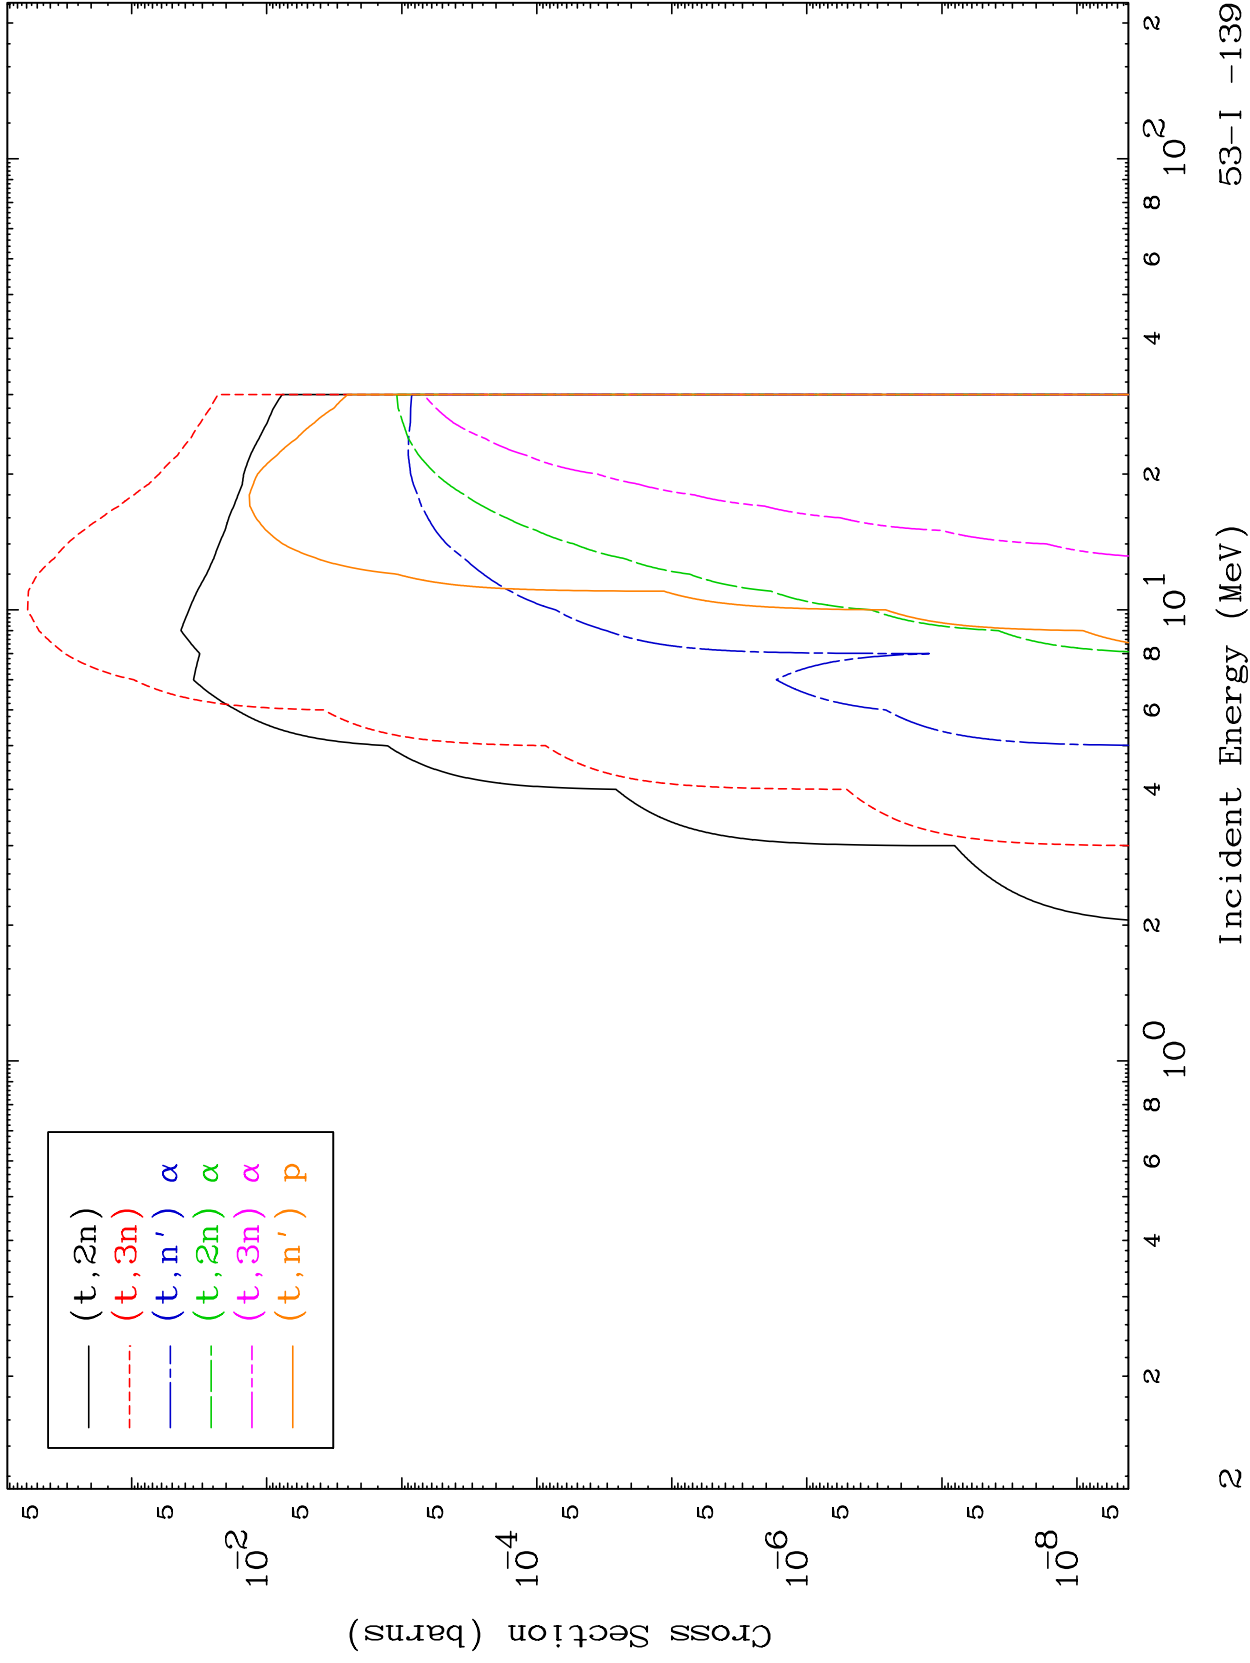

Press Mouse Button to Start

MAT 5361

Triton Major  
0 Kelvin Cross Sections

53-I -139

(t,  $\alpha$ ) Levels  
0 Kelvin Cross Sections