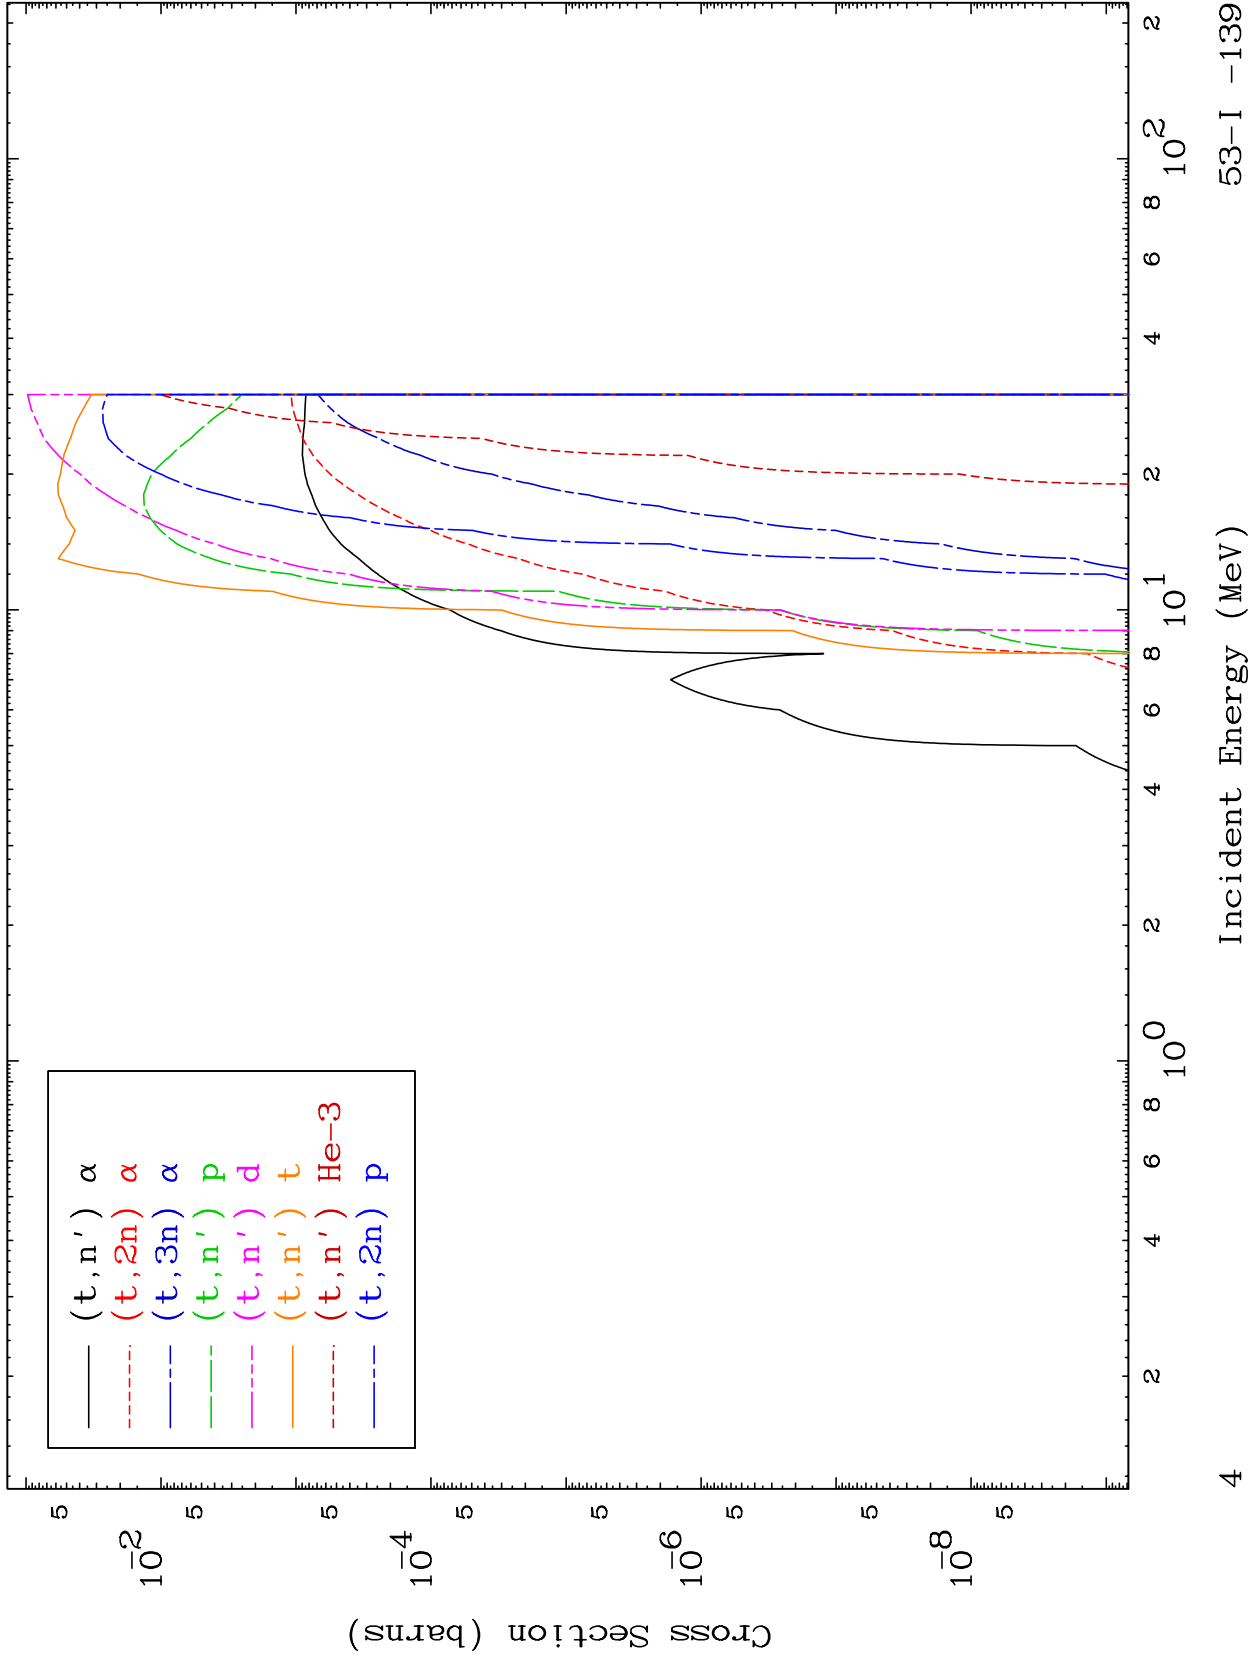

Press Mouse Button to Start

MAT 5361

Triton Major  
0 Kelvin Cross Sections

53-I -139

(t,  $\alpha$ ) Levels  
0 Kelvin Cross Sections