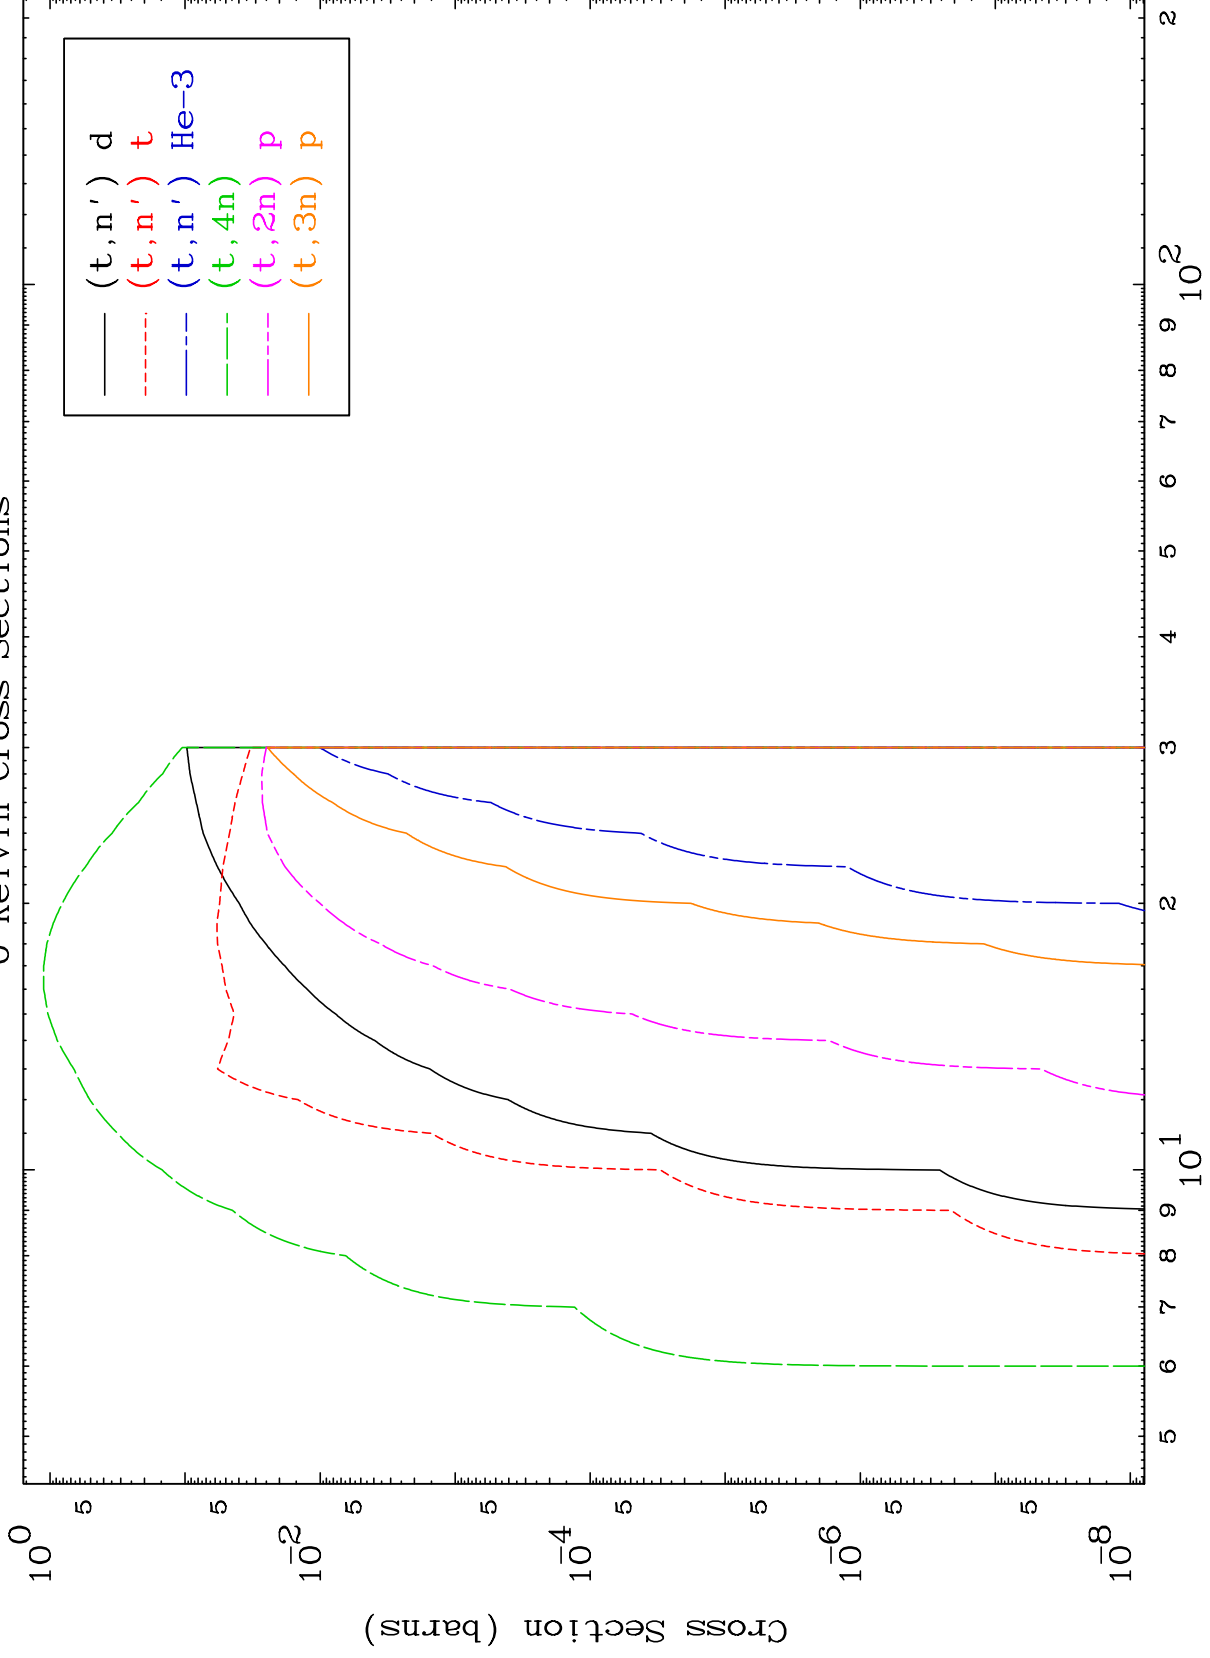

Press Mouse Button to Start

MAT 5361

Triton Major  
0 Kelvin Cross Sections

53-I -139

(t,  $\alpha$ ) Levels  
0 Kelvin Cross Sections