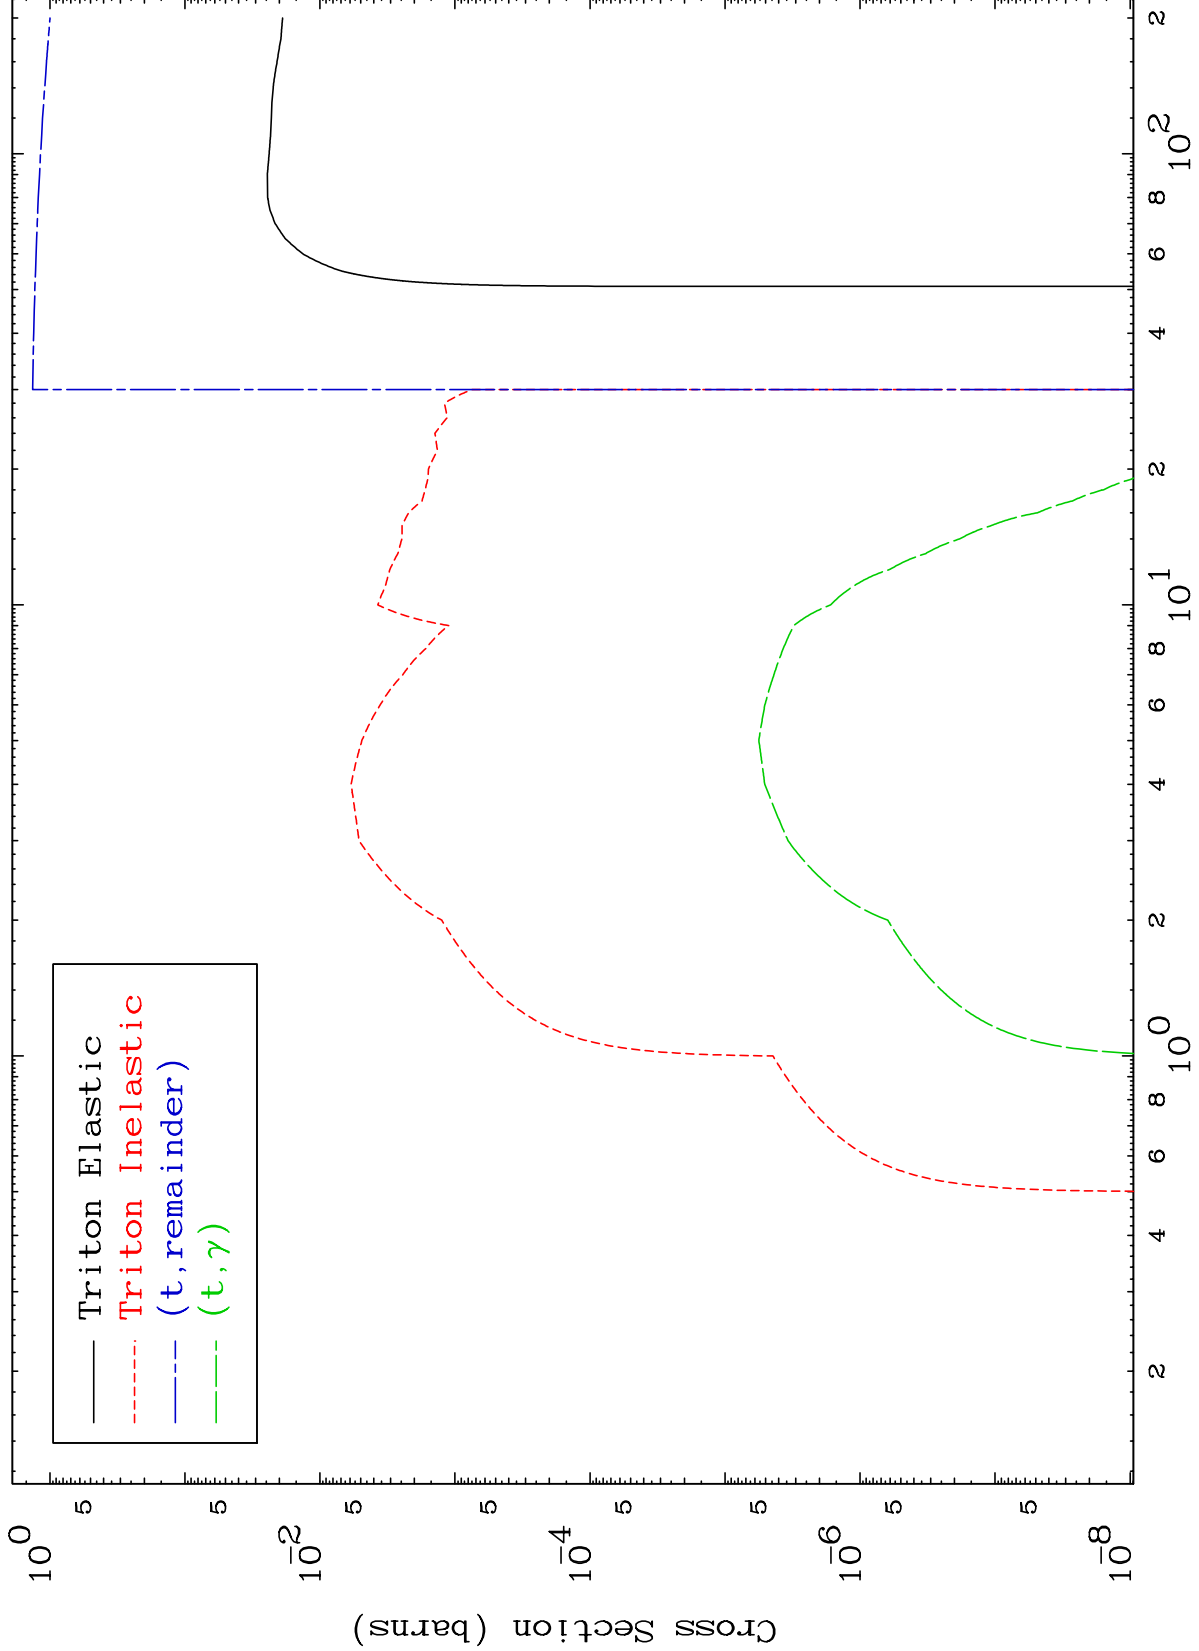

Press Mouse Button to Start

MAT 1537

Triton Major
0 Kelvin Cross Sections

15-P -35

(t, n') Level
0 Kelvin Cross Sections

MAT 1537

(t,p) Levels

15-P -35

0 Kelvin Cross Sections

MAT 1537

(t, α) Levels

15-P -35