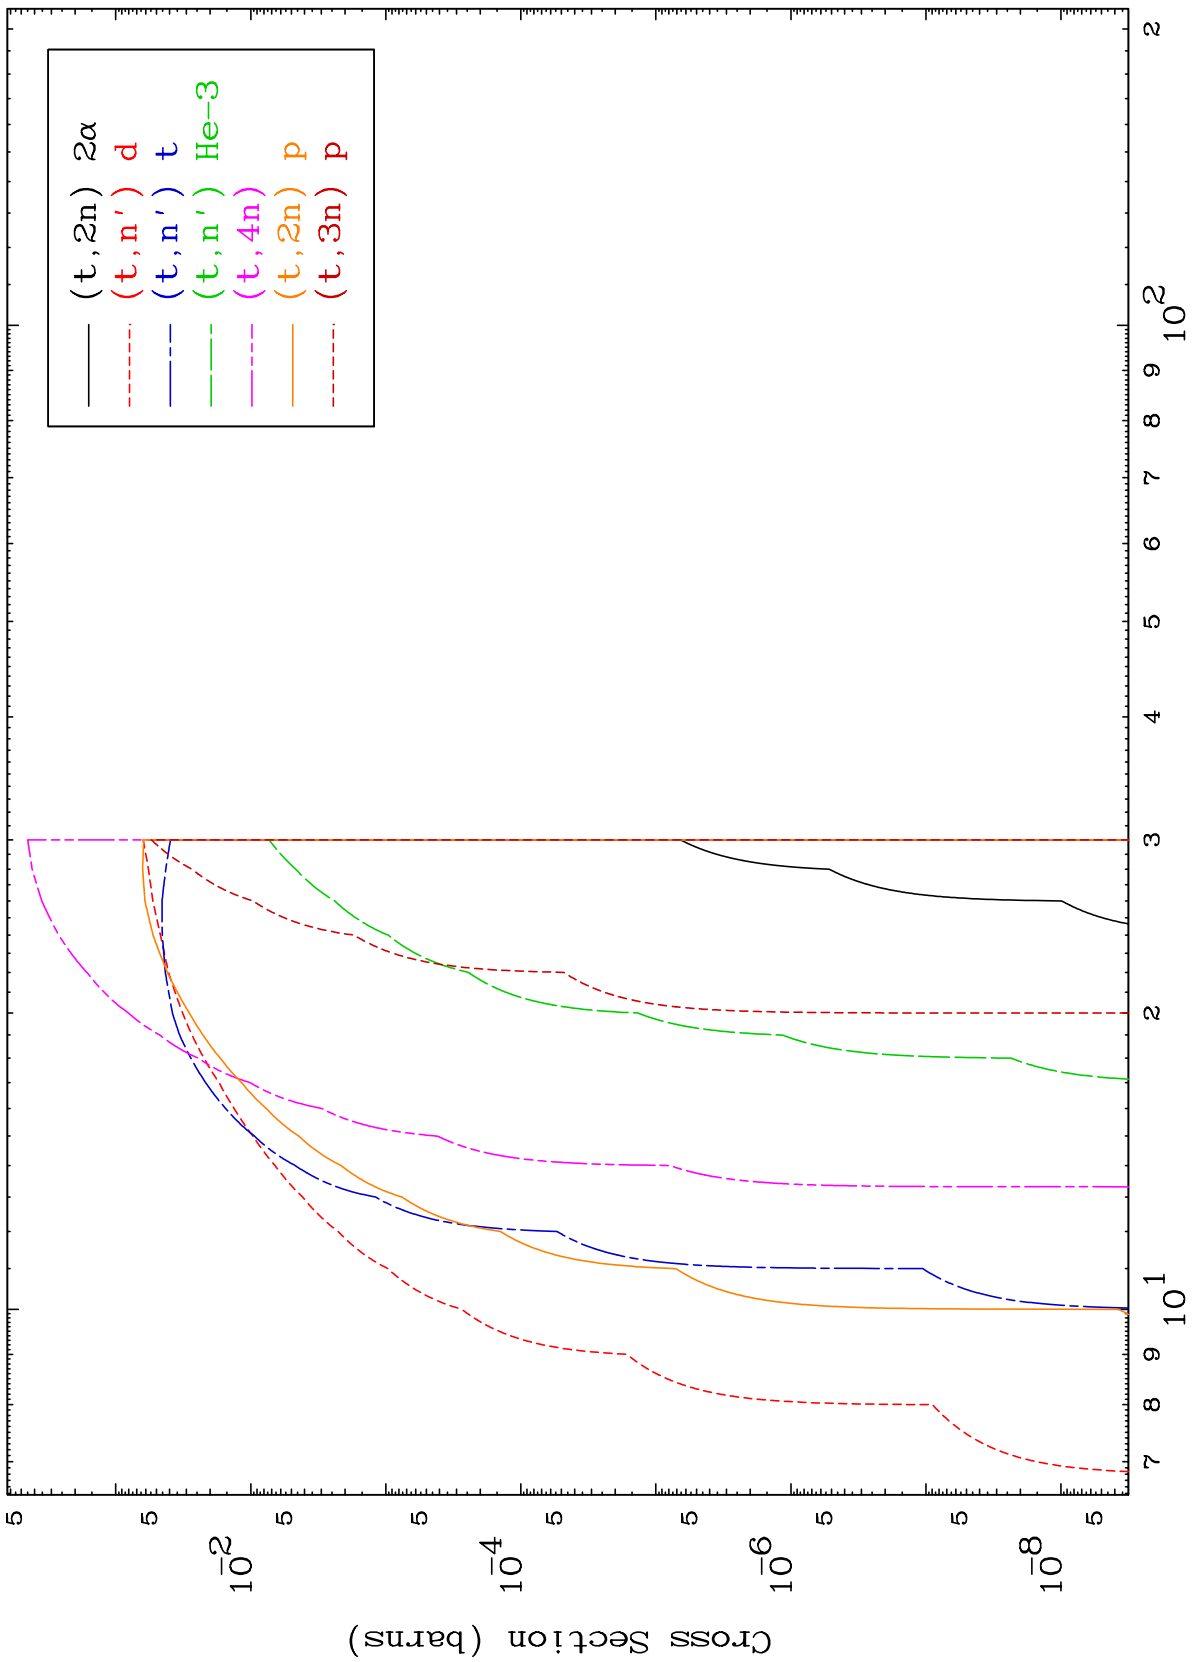

Press Mouse Button to Start

MAT 1537

Triton Major
0 Kelvin Cross Sections

15-P -35

(t, n') Level
0 Kelvin Cross Sections

MAT 1537

(t,p) Levels

15-P -35

0 Kelvin Cross Sections

MAT 1537

(t, α) Levels

15-P -35