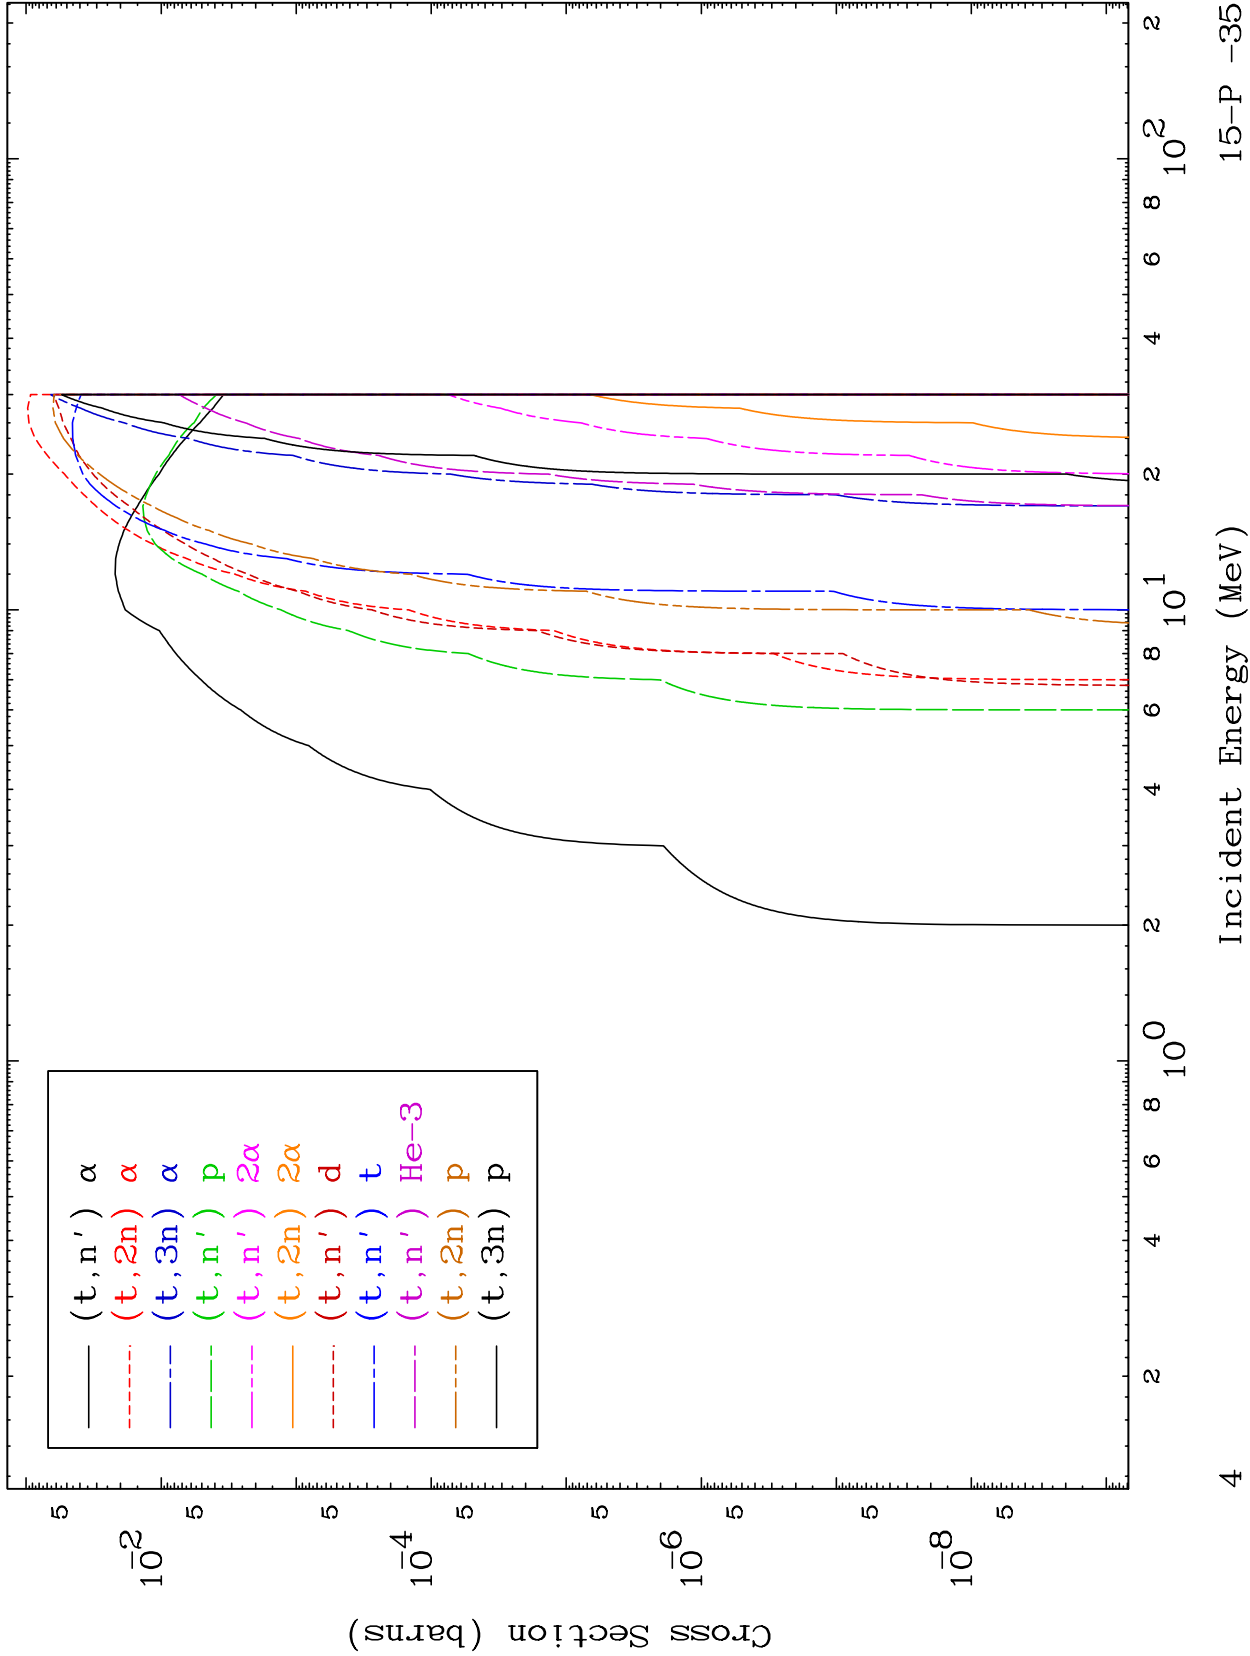

Press Mouse Button to Start

MAT 1537

Triton Major
0 Kelvin Cross Sections

15-P -35

(t, n') Level
0 Kelvin Cross Sections

MAT 1537

(t,p) Levels

15-P -35

0 Kelvin Cross Sections

MAT 1537

(t, α) Levels

15-P -35