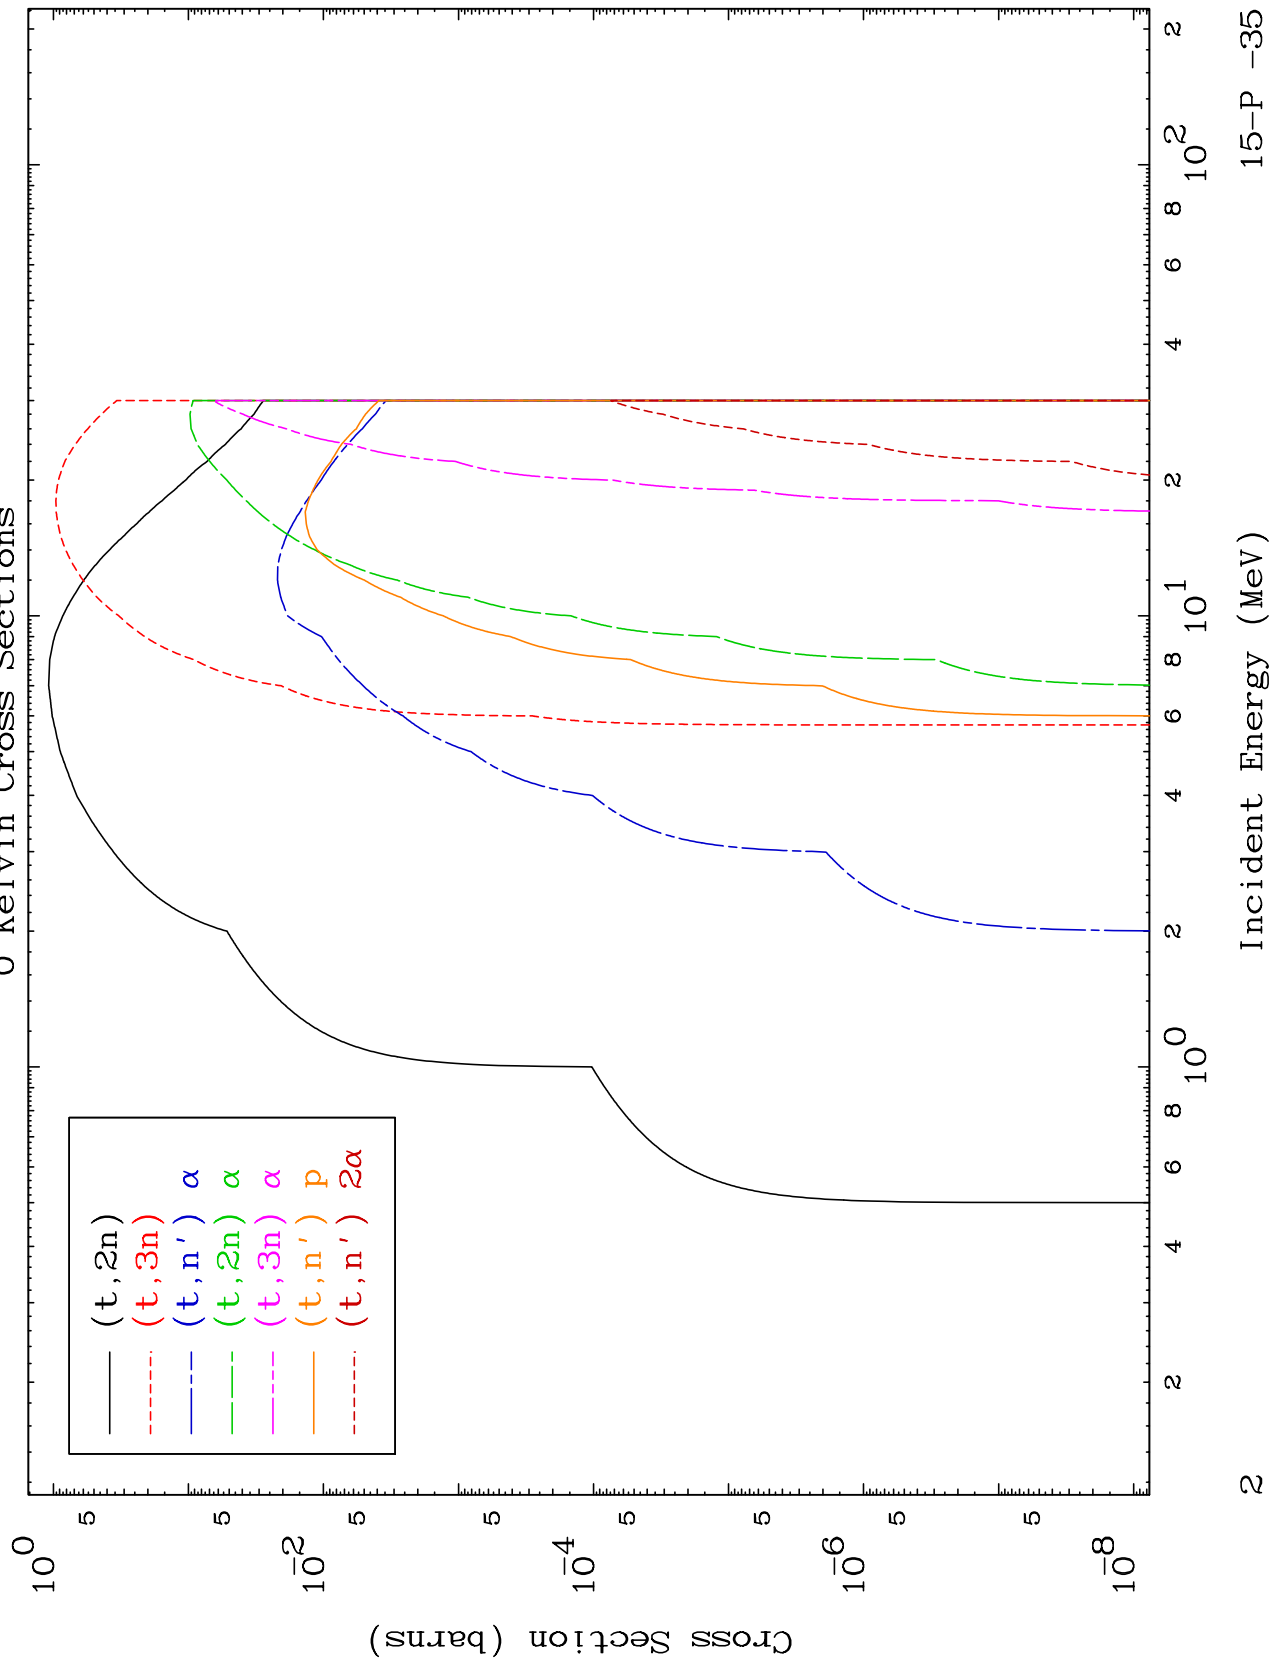

Press Mouse Button to Start

MAT 1537

Triton Major
0 Kelvin Cross Sections

15-P -35

(t, n') Level
0 Kelvin Cross Sections

MAT 1537

(t,p) Levels

15-P -35

0 Kelvin Cross Sections

MAT 1537

(t, α) Levels

15-P -35