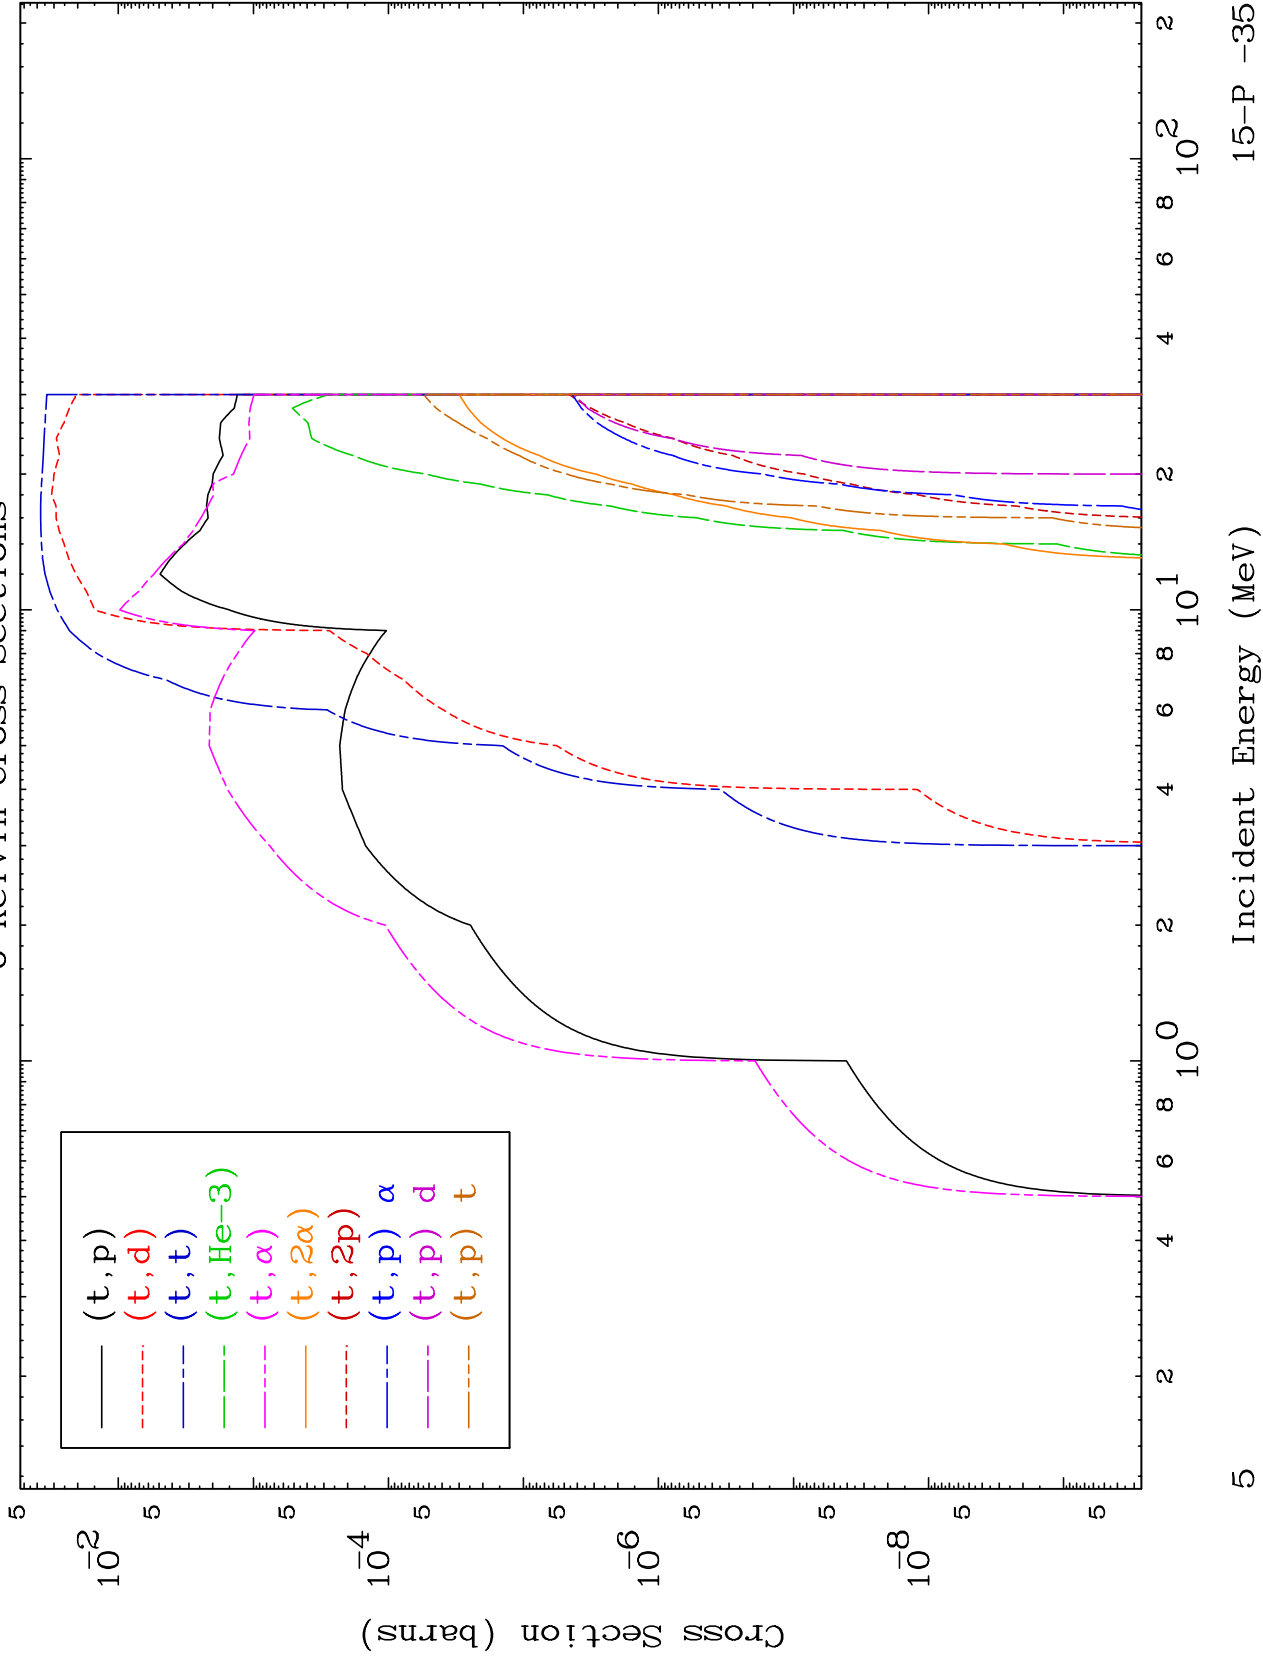

Press Mouse Button to Start

MAT 1537

Triton Major
0 Kelvin Cross Sections

15-P -35

(t, n') Level
0 Kelvin Cross Sections

MAT 1537

(t,p) Levels

15-P -35

0 Kelvin Cross Sections

MAT 1537

(t, α) Levels

15-P -35