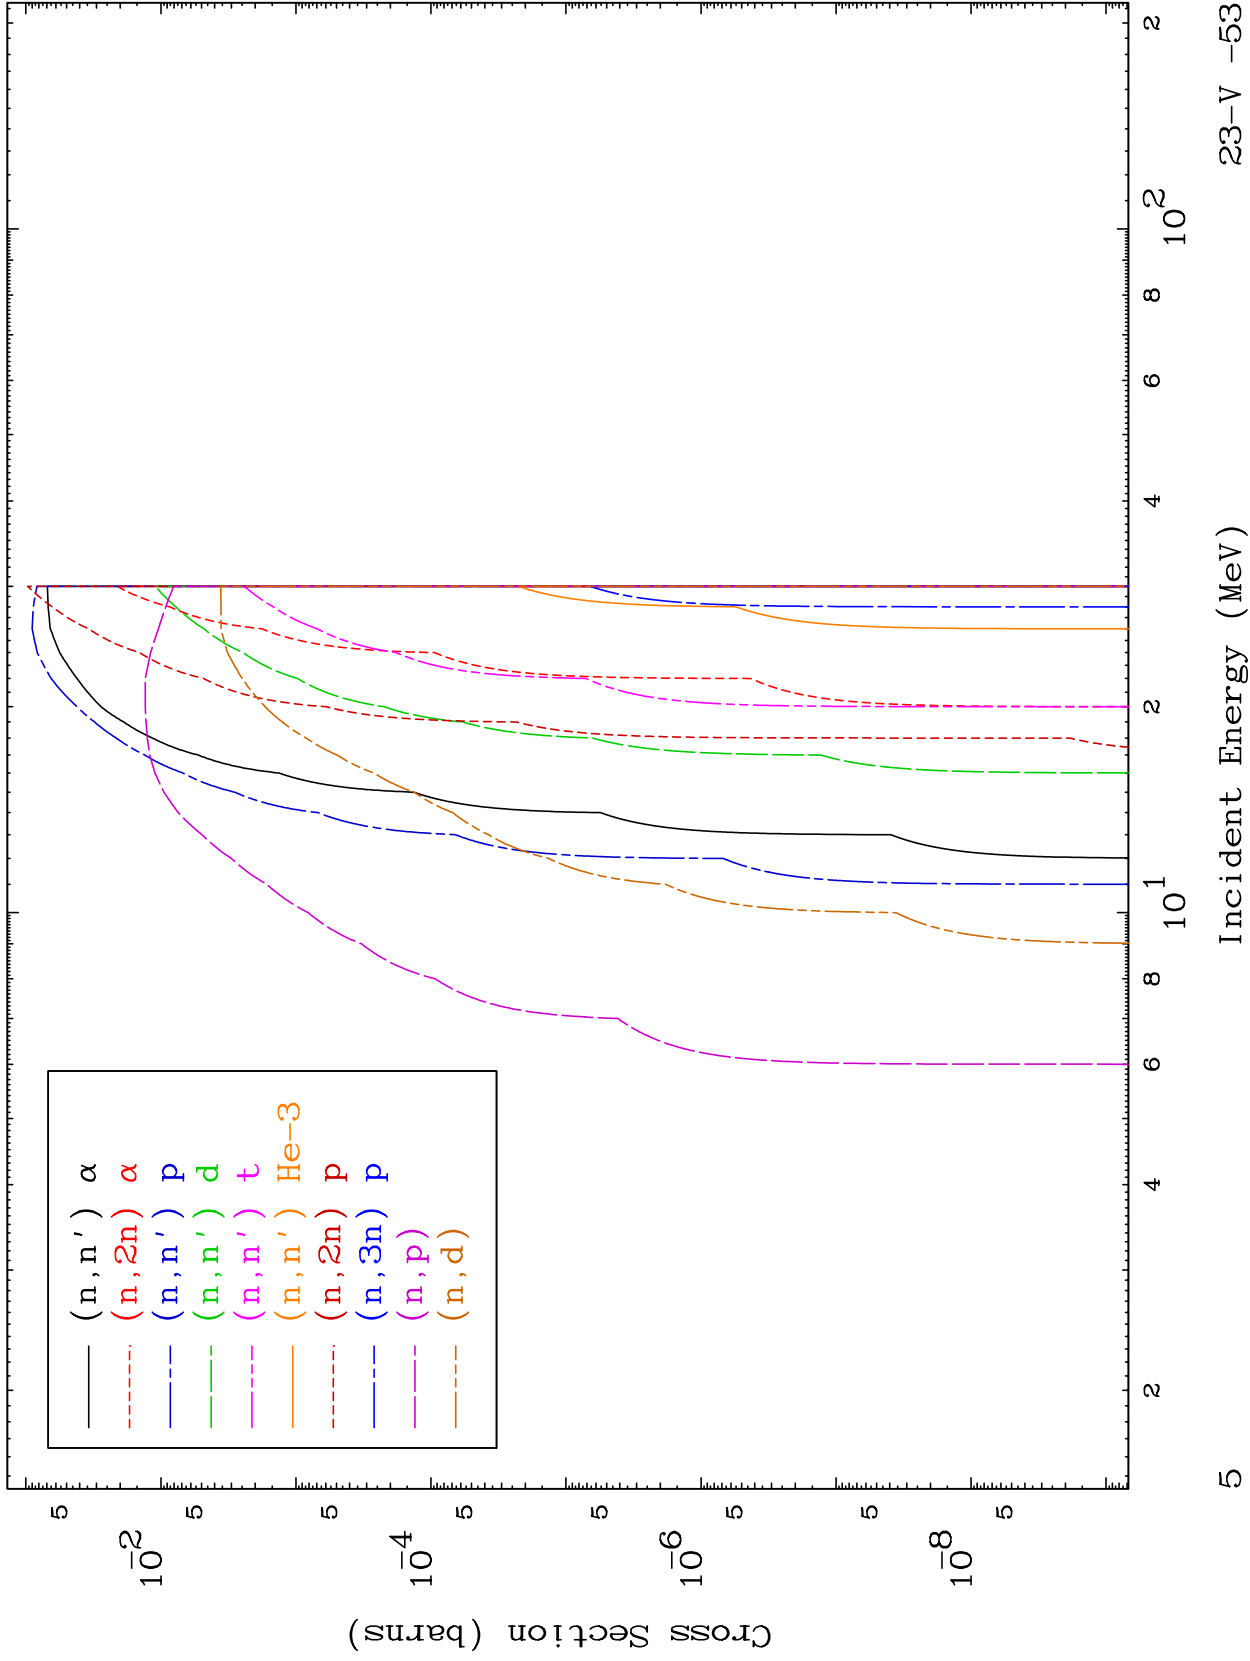

Press Mouse Button to Start

MAT 2334

α Major

23-V -53

0 Kelvin Cross Sections

MAT 2334

(α, p) Levels

23-V -53

0 Kelvin Cross Sections

0 Kelvin Cross Sections