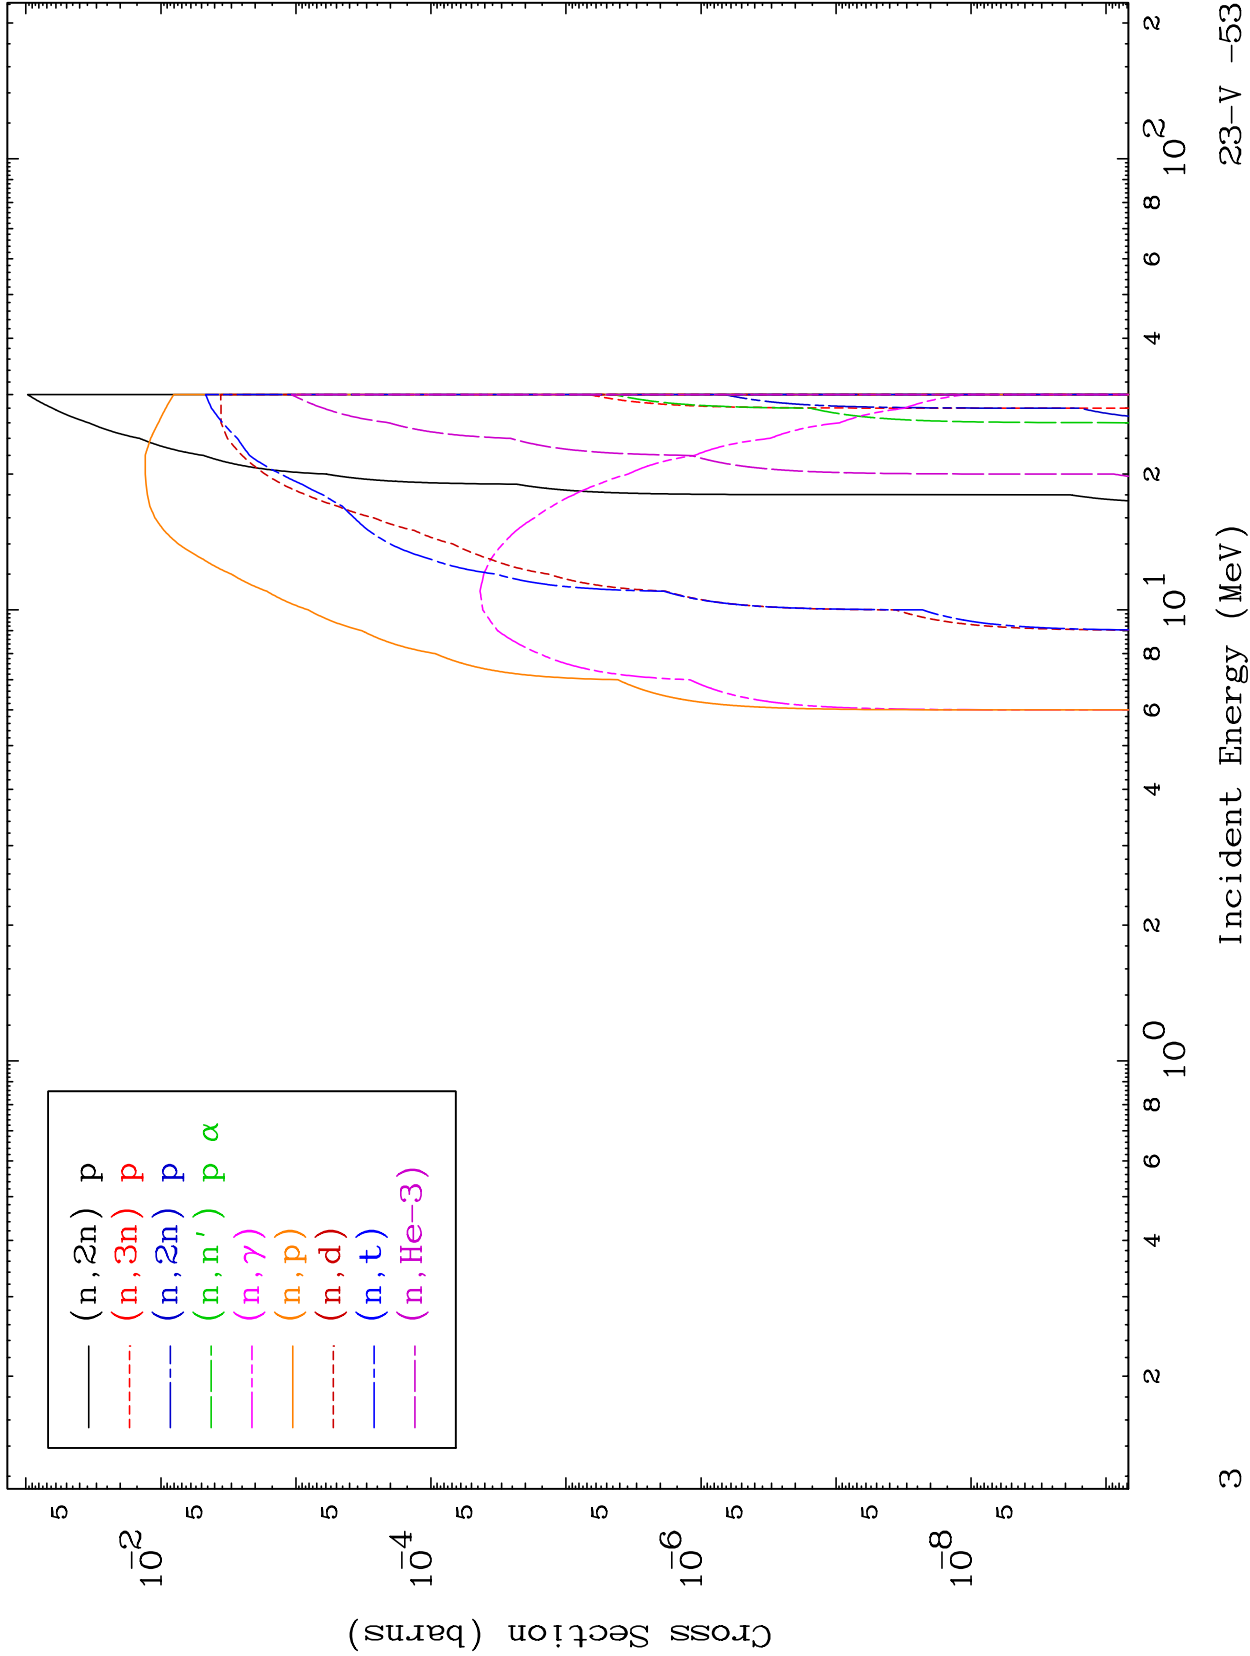

Press Mouse Button to Start

MAT 2334

α Major

23-V -53

0 Kelvin Cross Sections

MAT 2334

(α, p) Levels

23-V -53

0 Kelvin Cross Sections

0 Kelvin Cross Sections