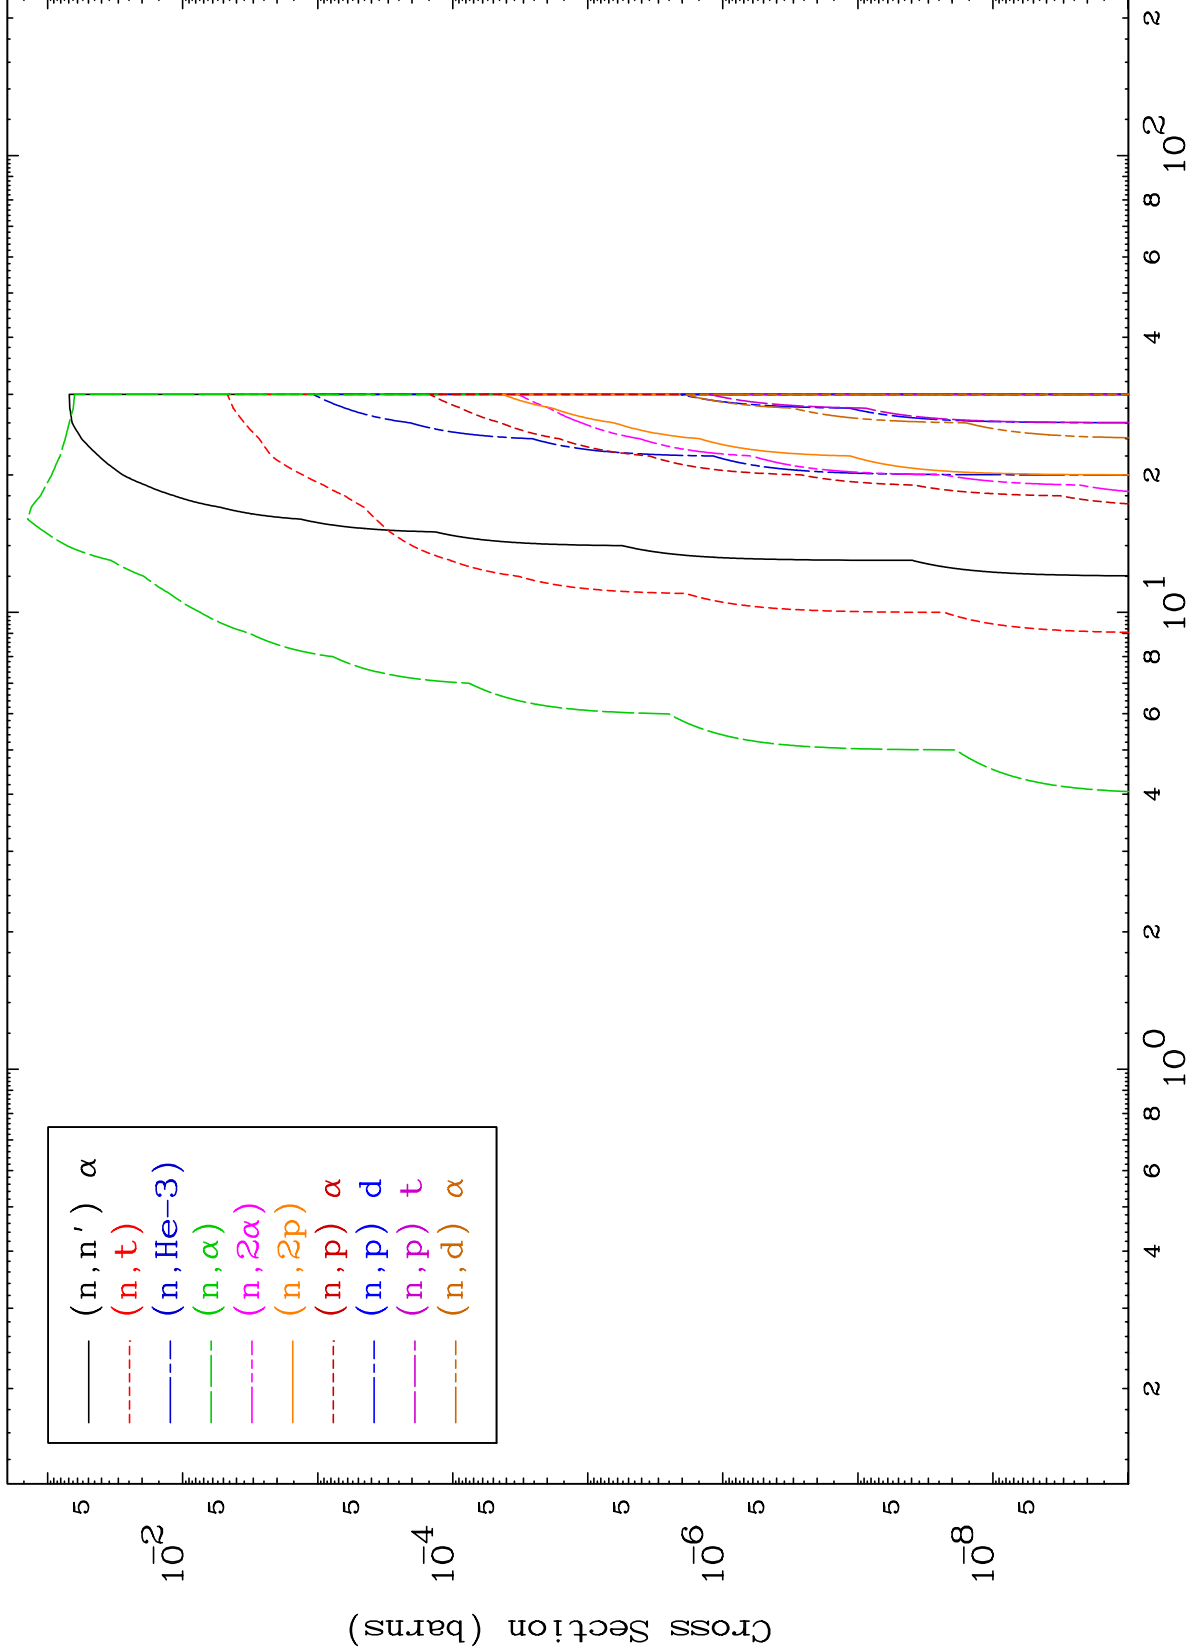

Press Mouse Button to Start

MAT 2334

α Major

23-V -53

0 Kelvin Cross Sections

MAT 2334

(α, p) Levels

23-V -53

0 Kelvin Cross Sections

0 Kelvin Cross Sections