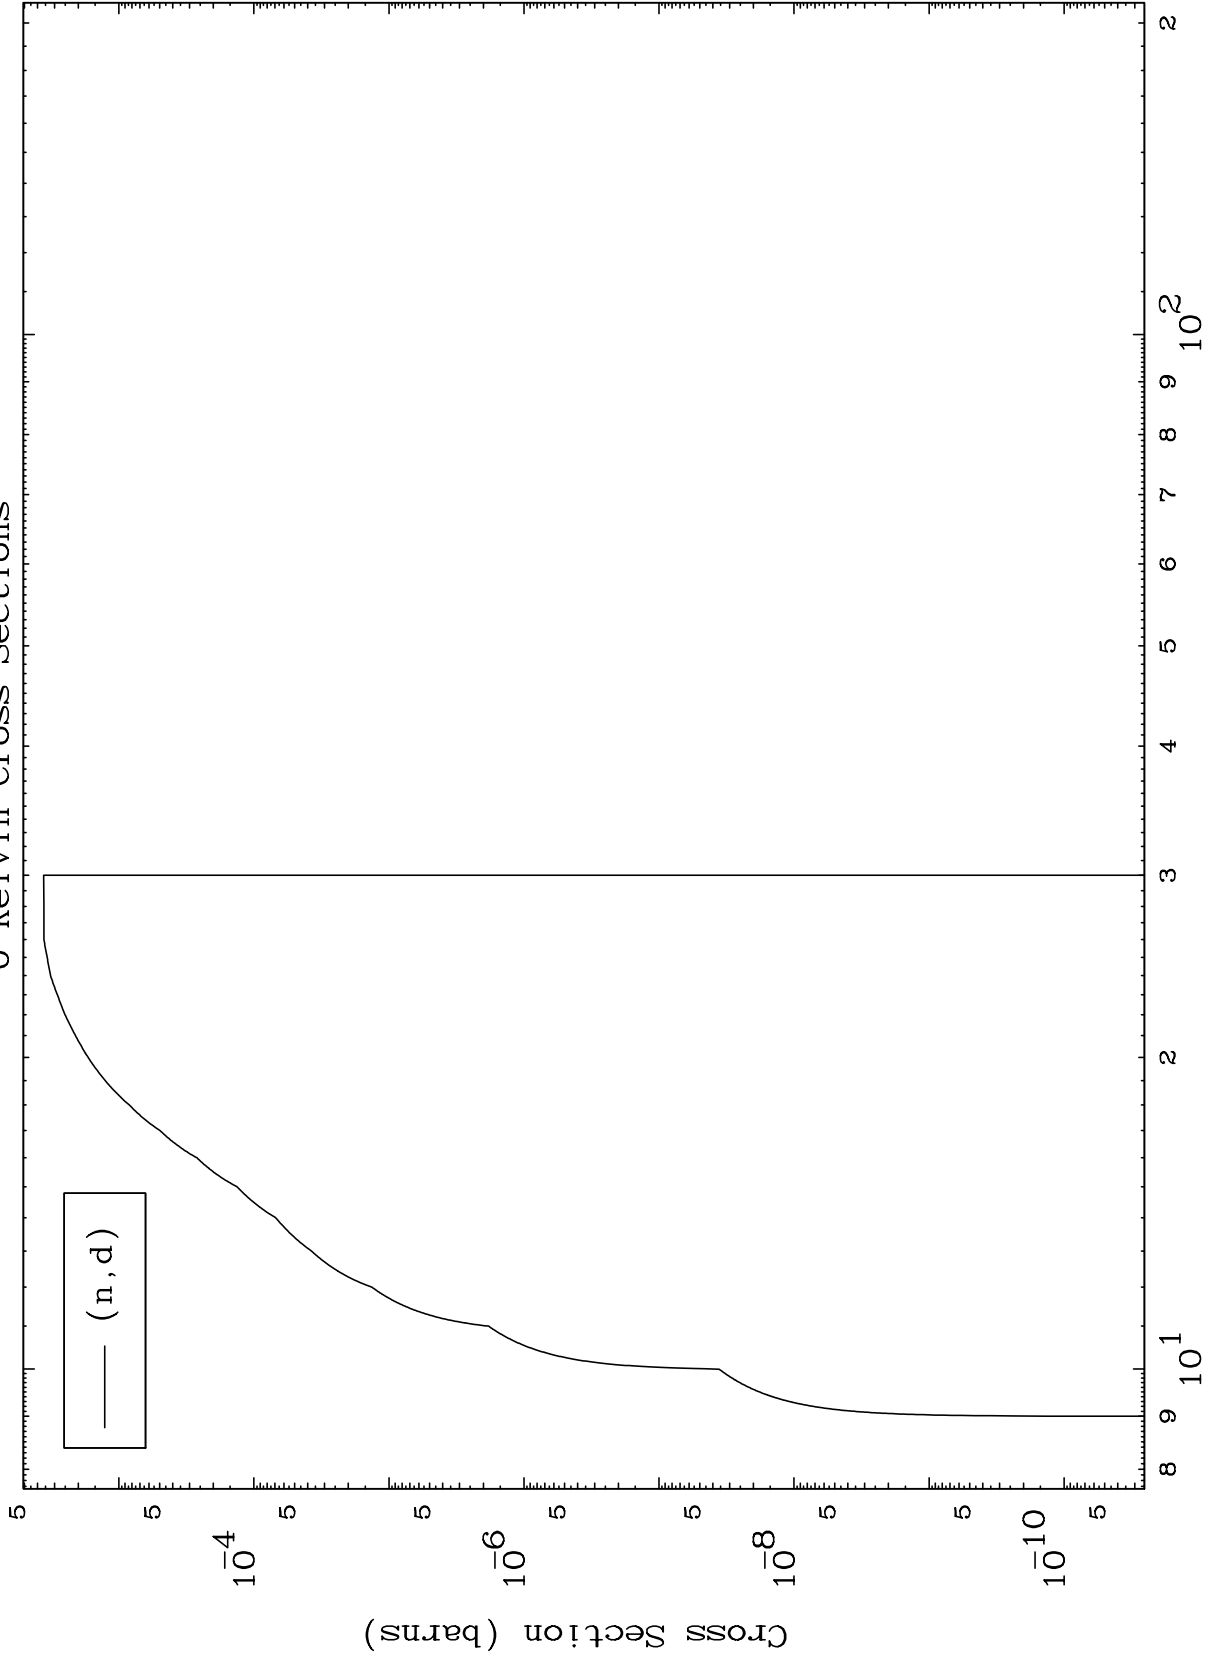

Press Mouse Button to Start

MAT 2334

α Major

23-V -53

0 Kelvin Cross Sections

MAT 2334

(α, p) Levels

23-V -53

0 Kelvin Cross Sections

0 Kelvin Cross Sections