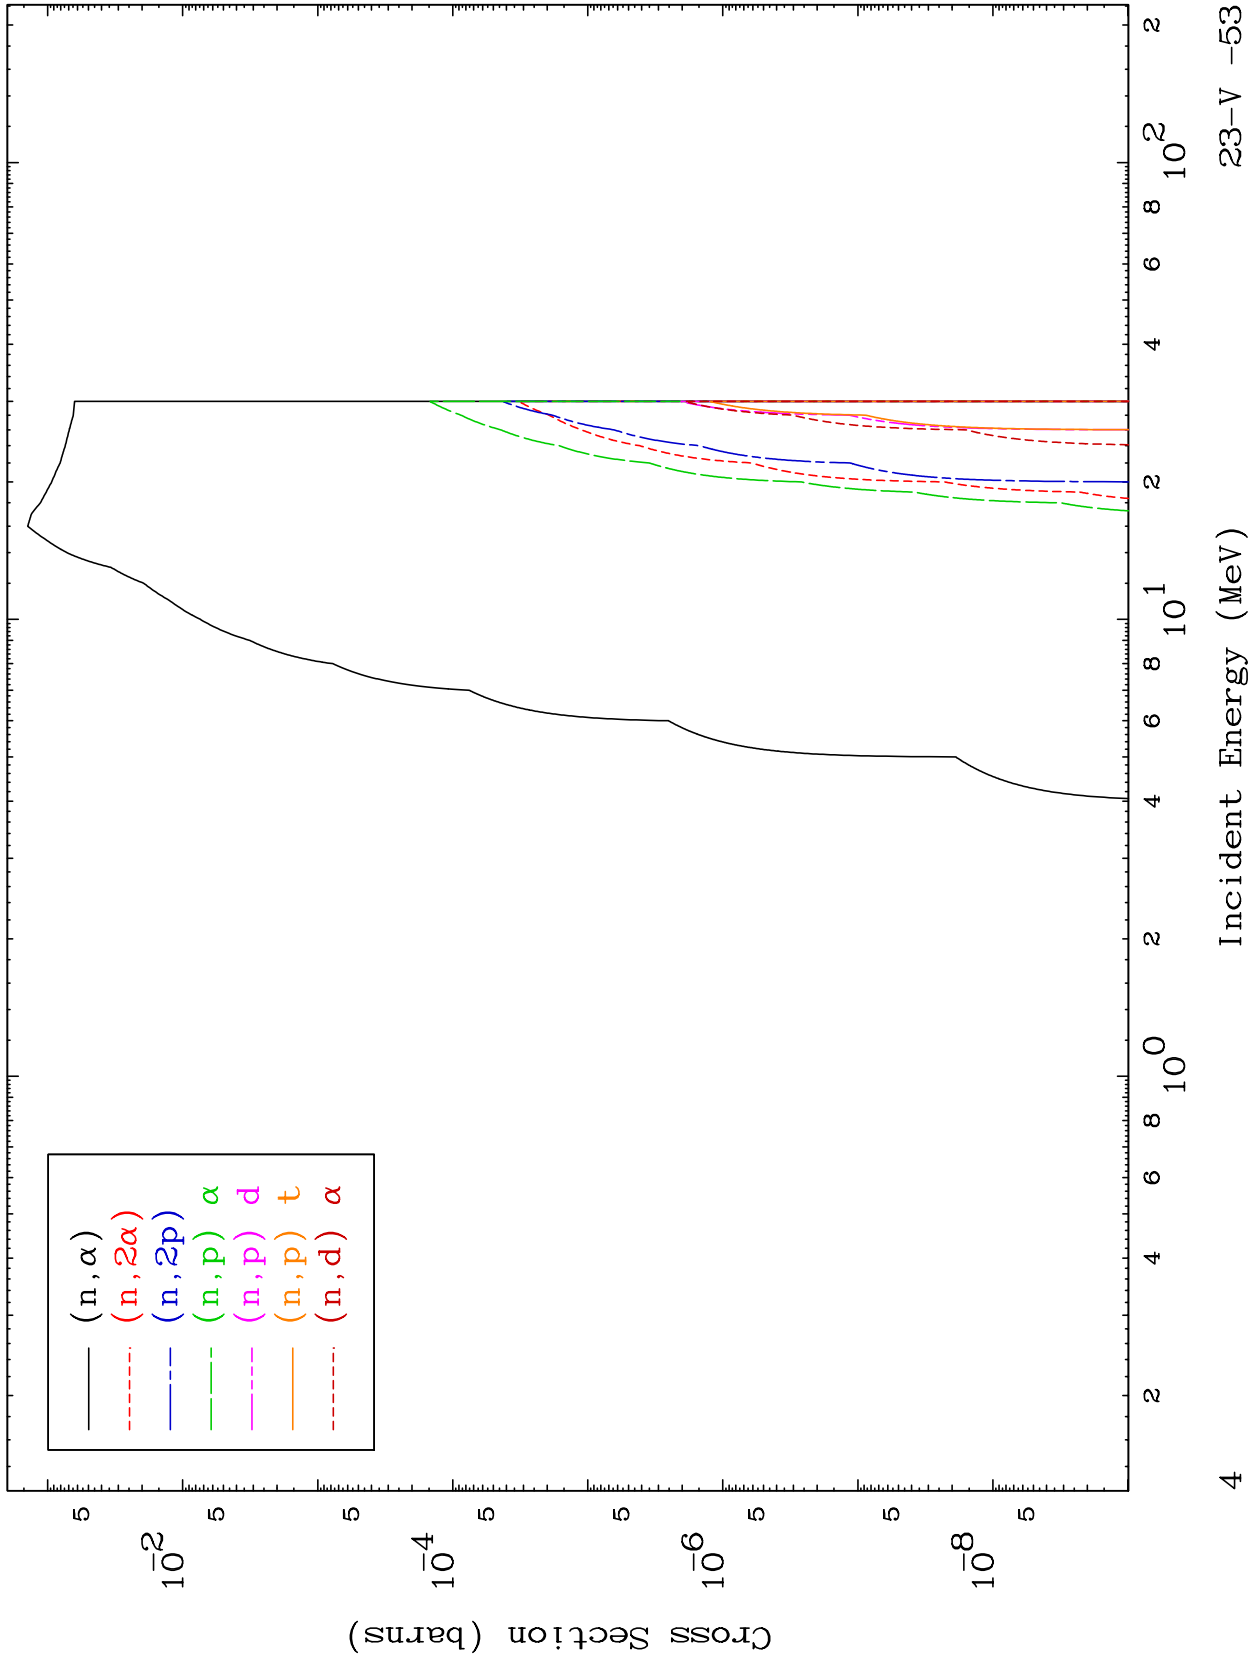

Press Mouse Button to Start

MAT 2334

α Major

23-V -53

0 Kelvin Cross Sections

MAT 2334

(α, p) Levels

23-V -53

0 Kelvin Cross Sections

0 Kelvin Cross Sections