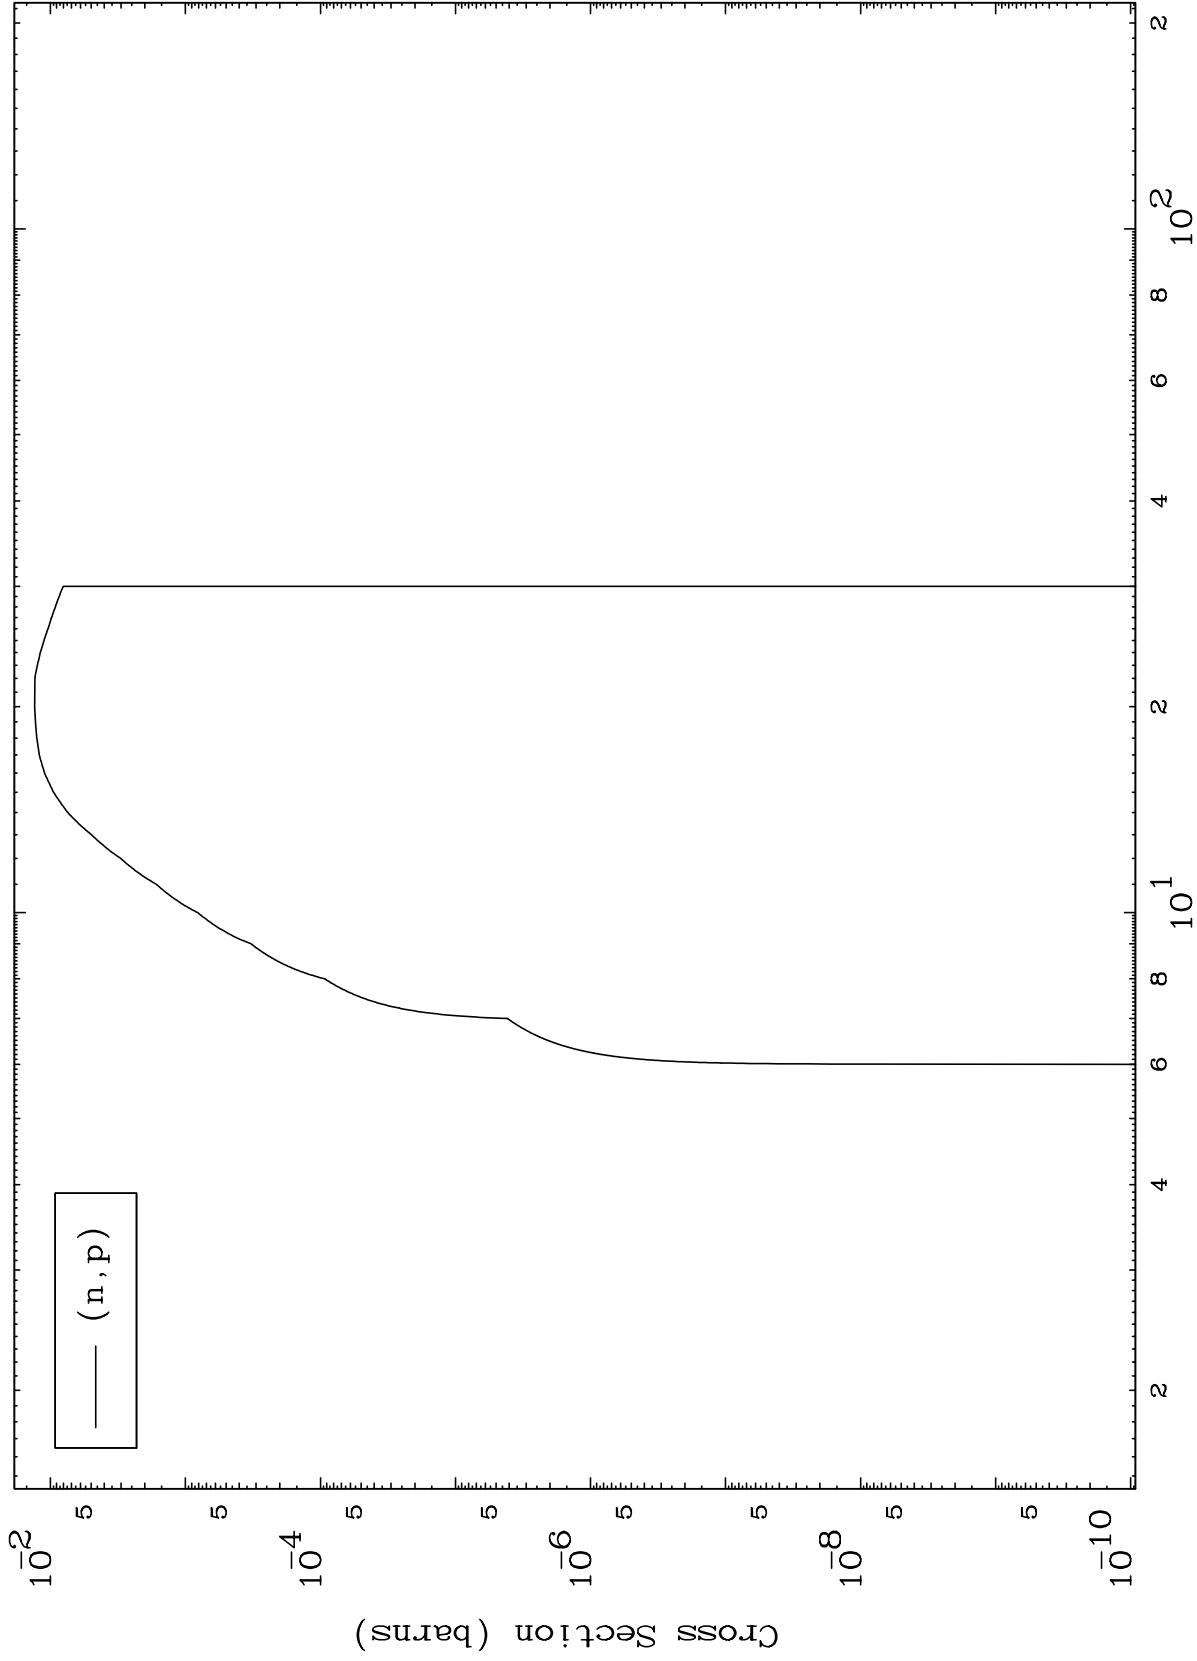

Press Mouse Button to Start

MAT 2334

α Major

23-V -53

0 Kelvin Cross Sections

MAT 2334

(α, p) Levels

23-V -53

0 Kelvin Cross Sections

0 Kelvin Cross Sections