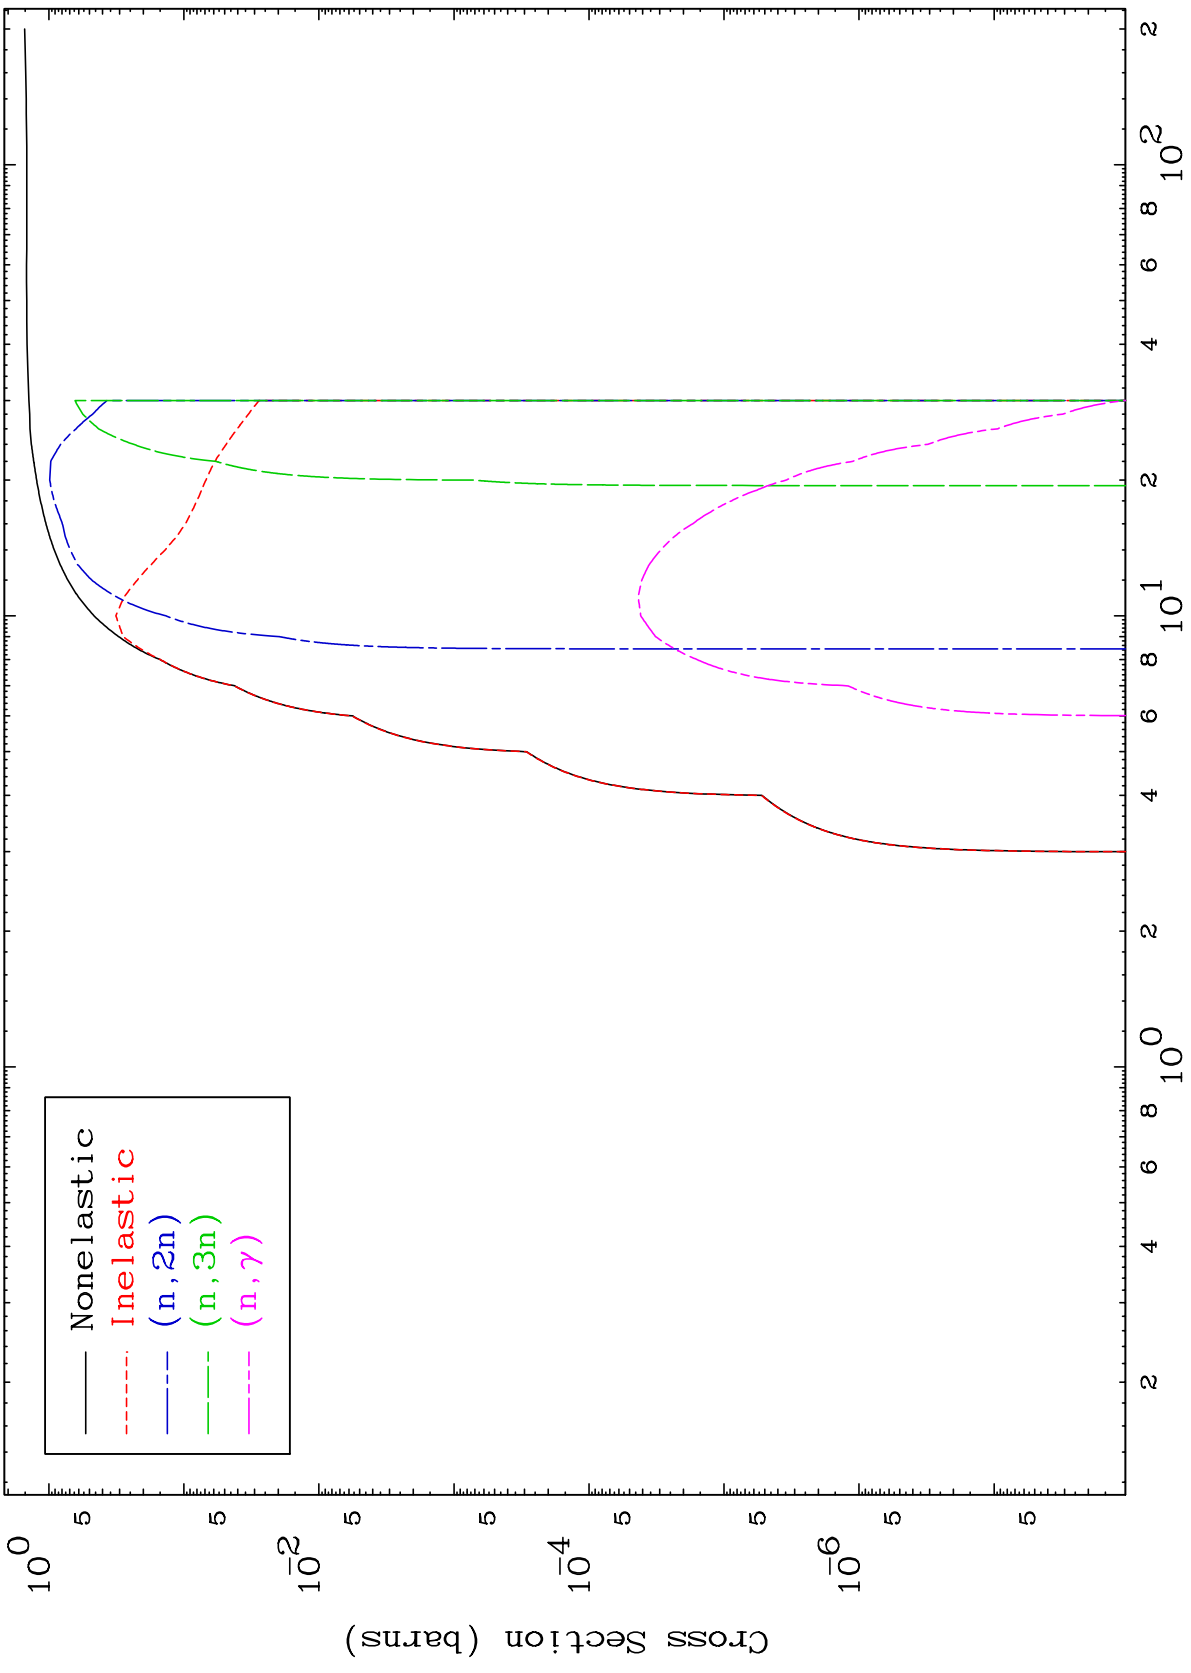

Press Mouse Button to Start

MAT 2334

α Major

23-V -53

0 Kelvin Cross Sections

MAT 2334

(α, p) Levels

23-V -53

0 Kelvin Cross Sections

0 Kelvin Cross Sections