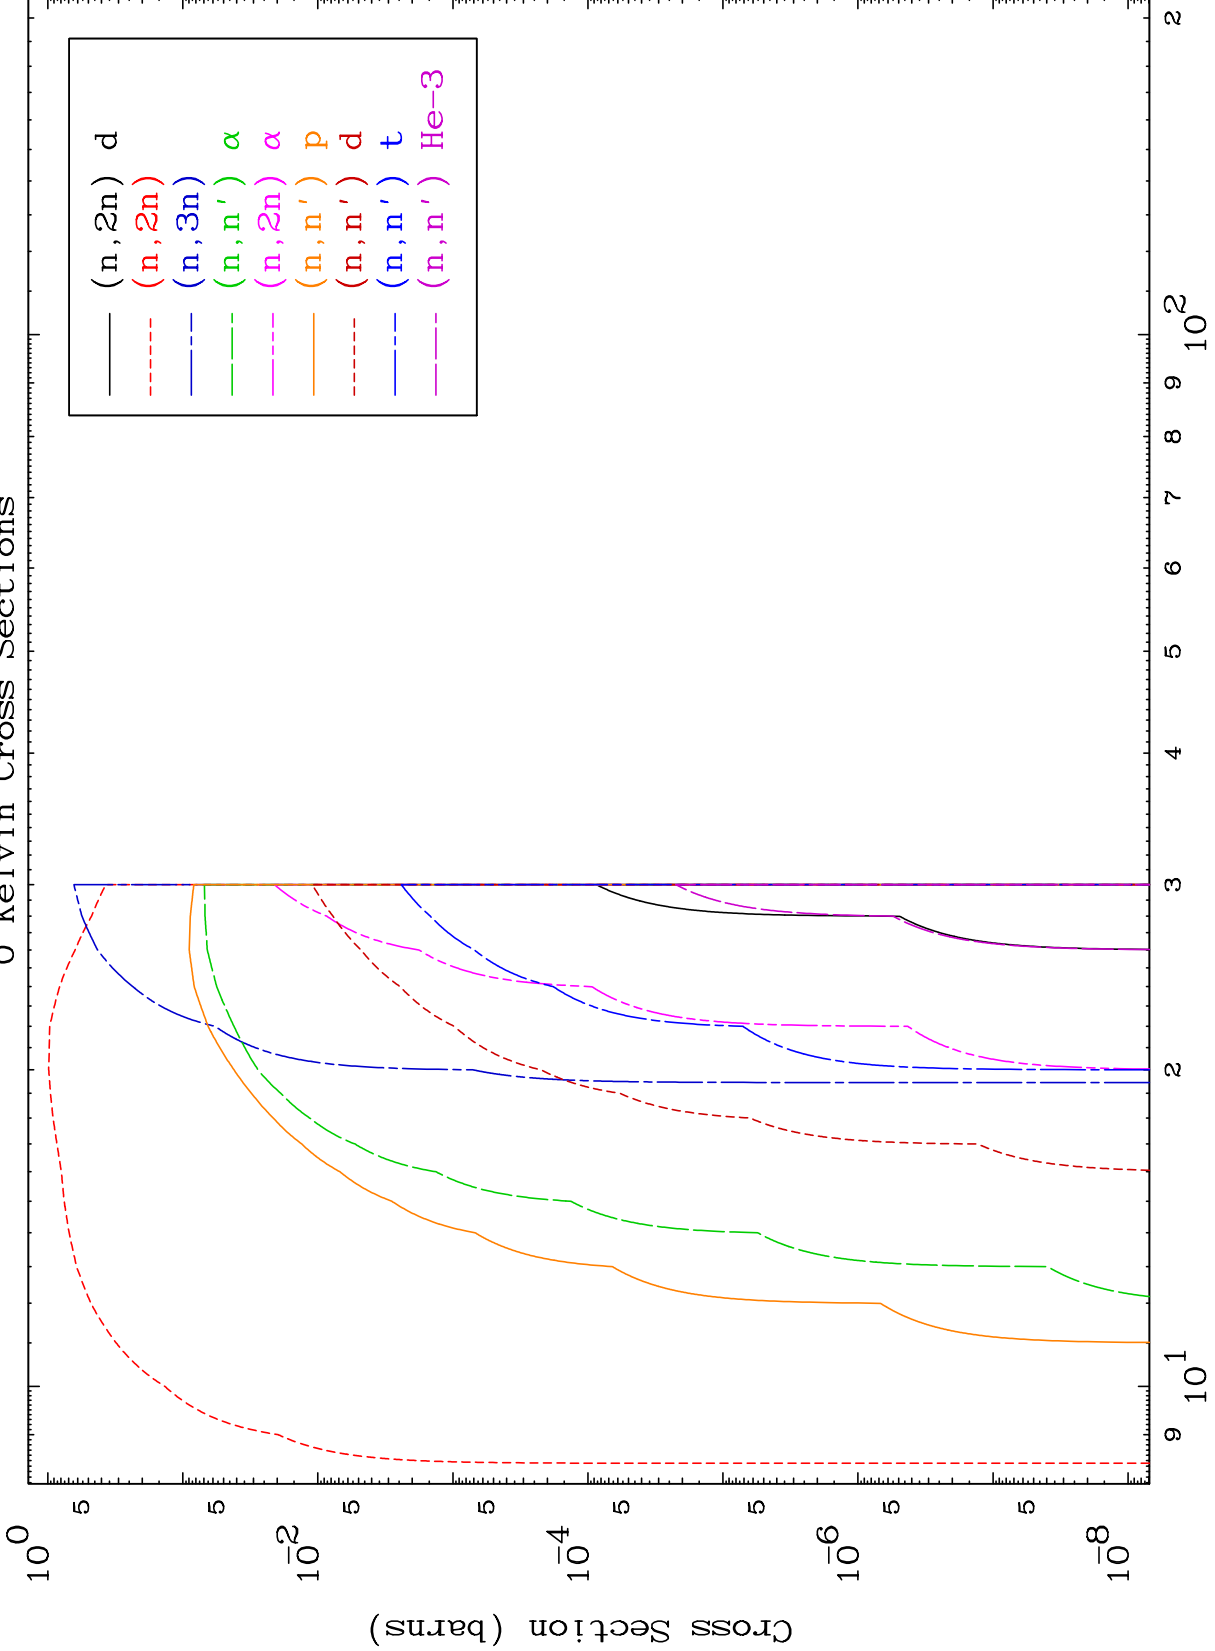

Press Mouse Button to Start

MAT 2334

α Major

23-V -53

0 Kelvin Cross Sections

MAT 2334

(α, p) Levels

23-V -53

0 Kelvin Cross Sections

0 Kelvin Cross Sections